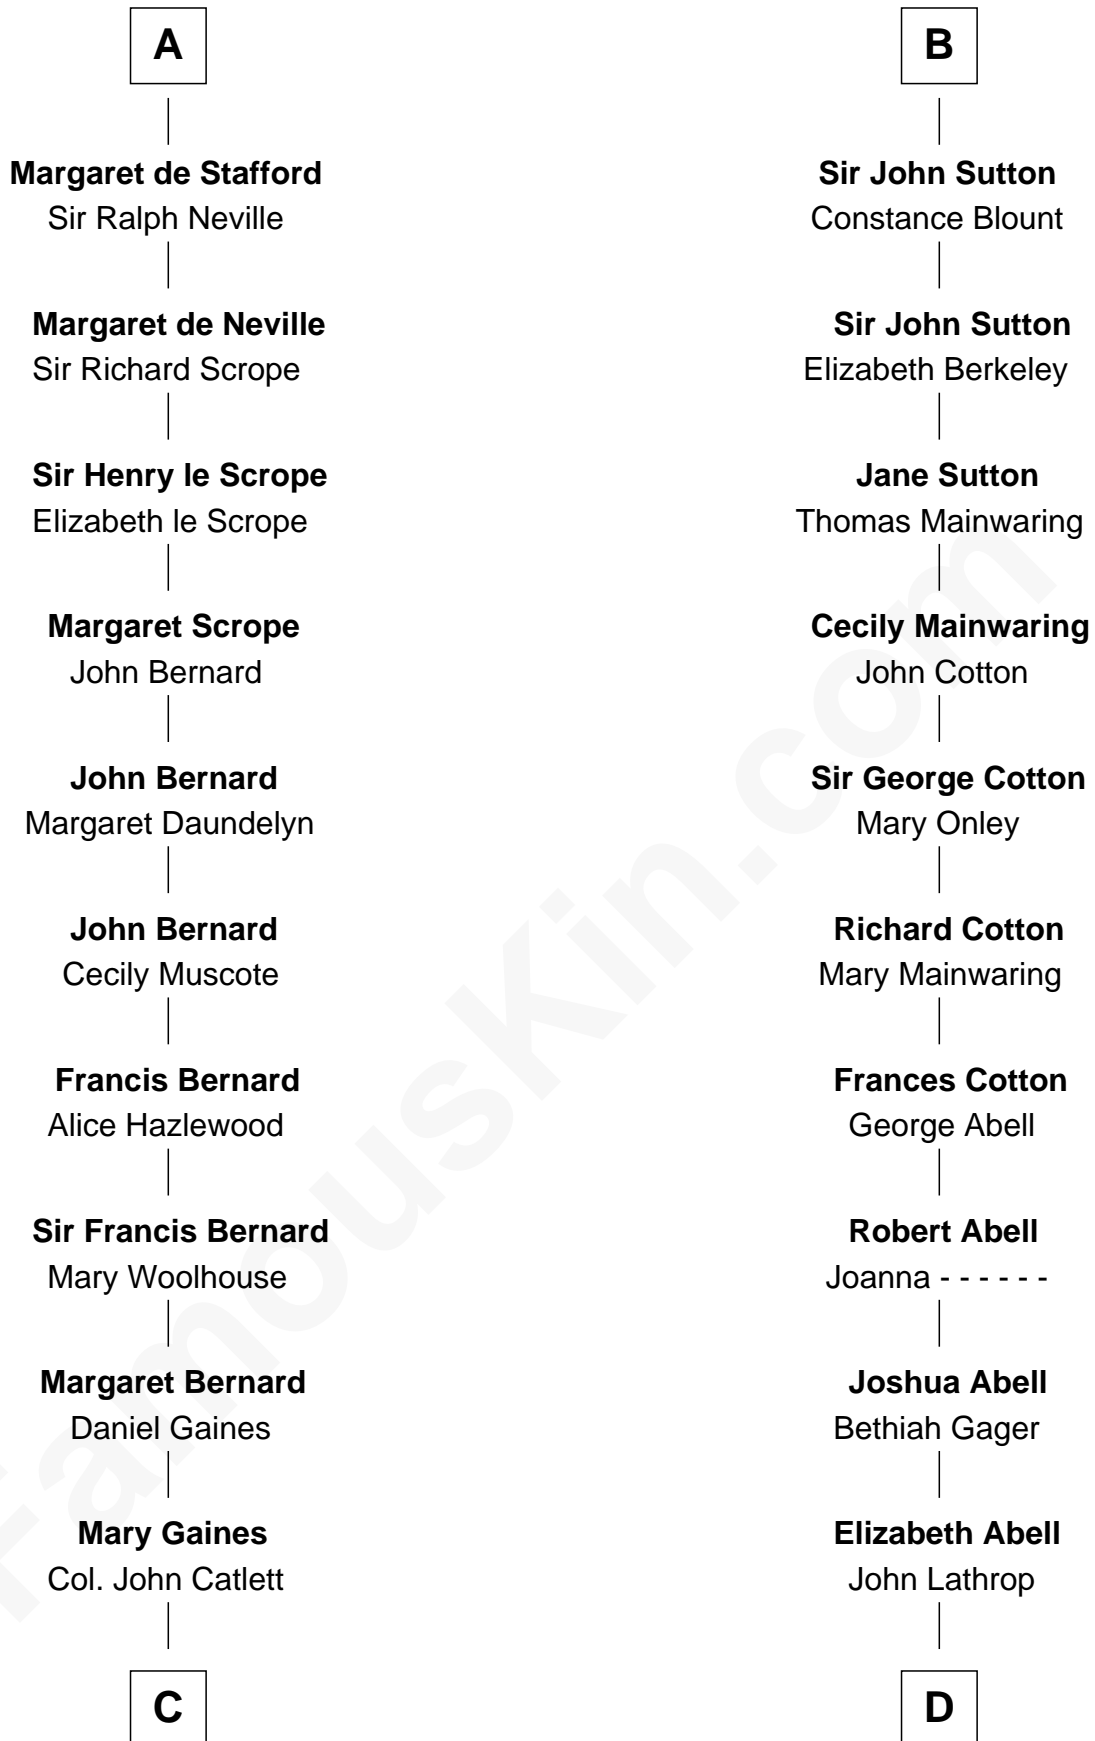

FamousKin.com Relationship Chart of

James Madison

4th U.S. President

19th cousin 2 times removed of

Marjorie Post

Founder of General Foods

John de Somery

Hawise Paynell

Isabel de Cherleton

Sir John de Sutton

Joan de Clinton

Sir John Sutton

Alice le Despenser

B

C

Rebecca Catlett

Francis Conway

Eleanor Rose Conway

James Madison

James Madison

4th U.S. President

D

Azel Lathrop

Elizabeth Hyde