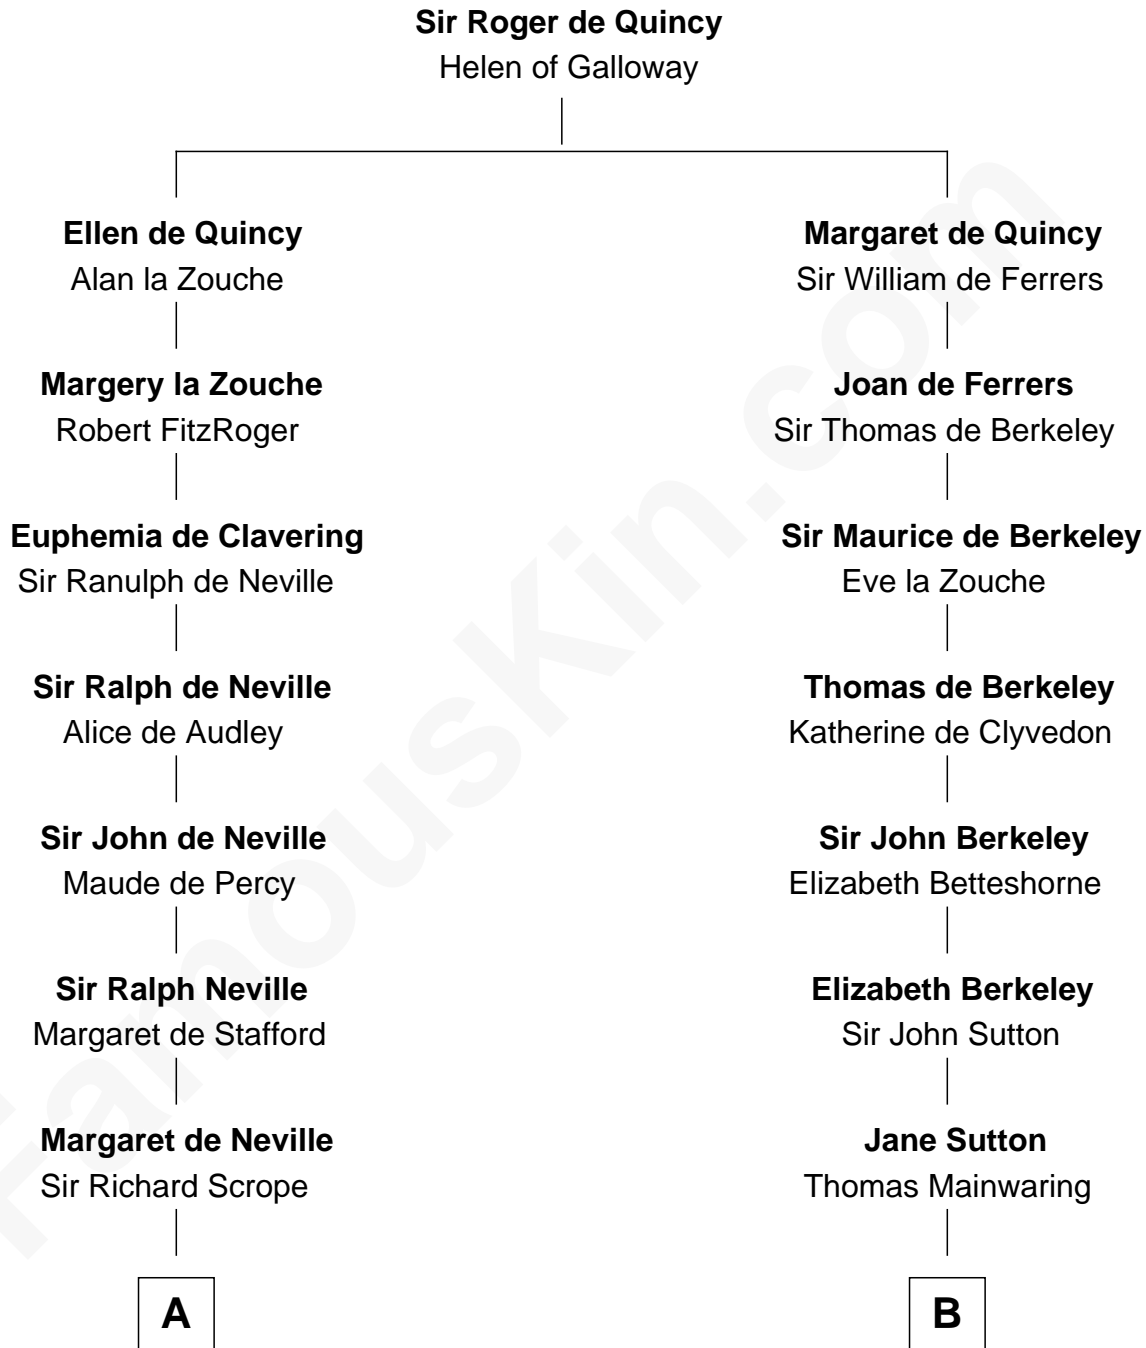

FamousKin.com Relationship Chart of

James Madison

4th U.S. President

17th cousin 1 time removed of

Marjorie Post

Founder of General Foods

C

Charles William Post
Elle Letitia Merriweather

Marjorie Post
Founder of General Foods

FamousKin.com