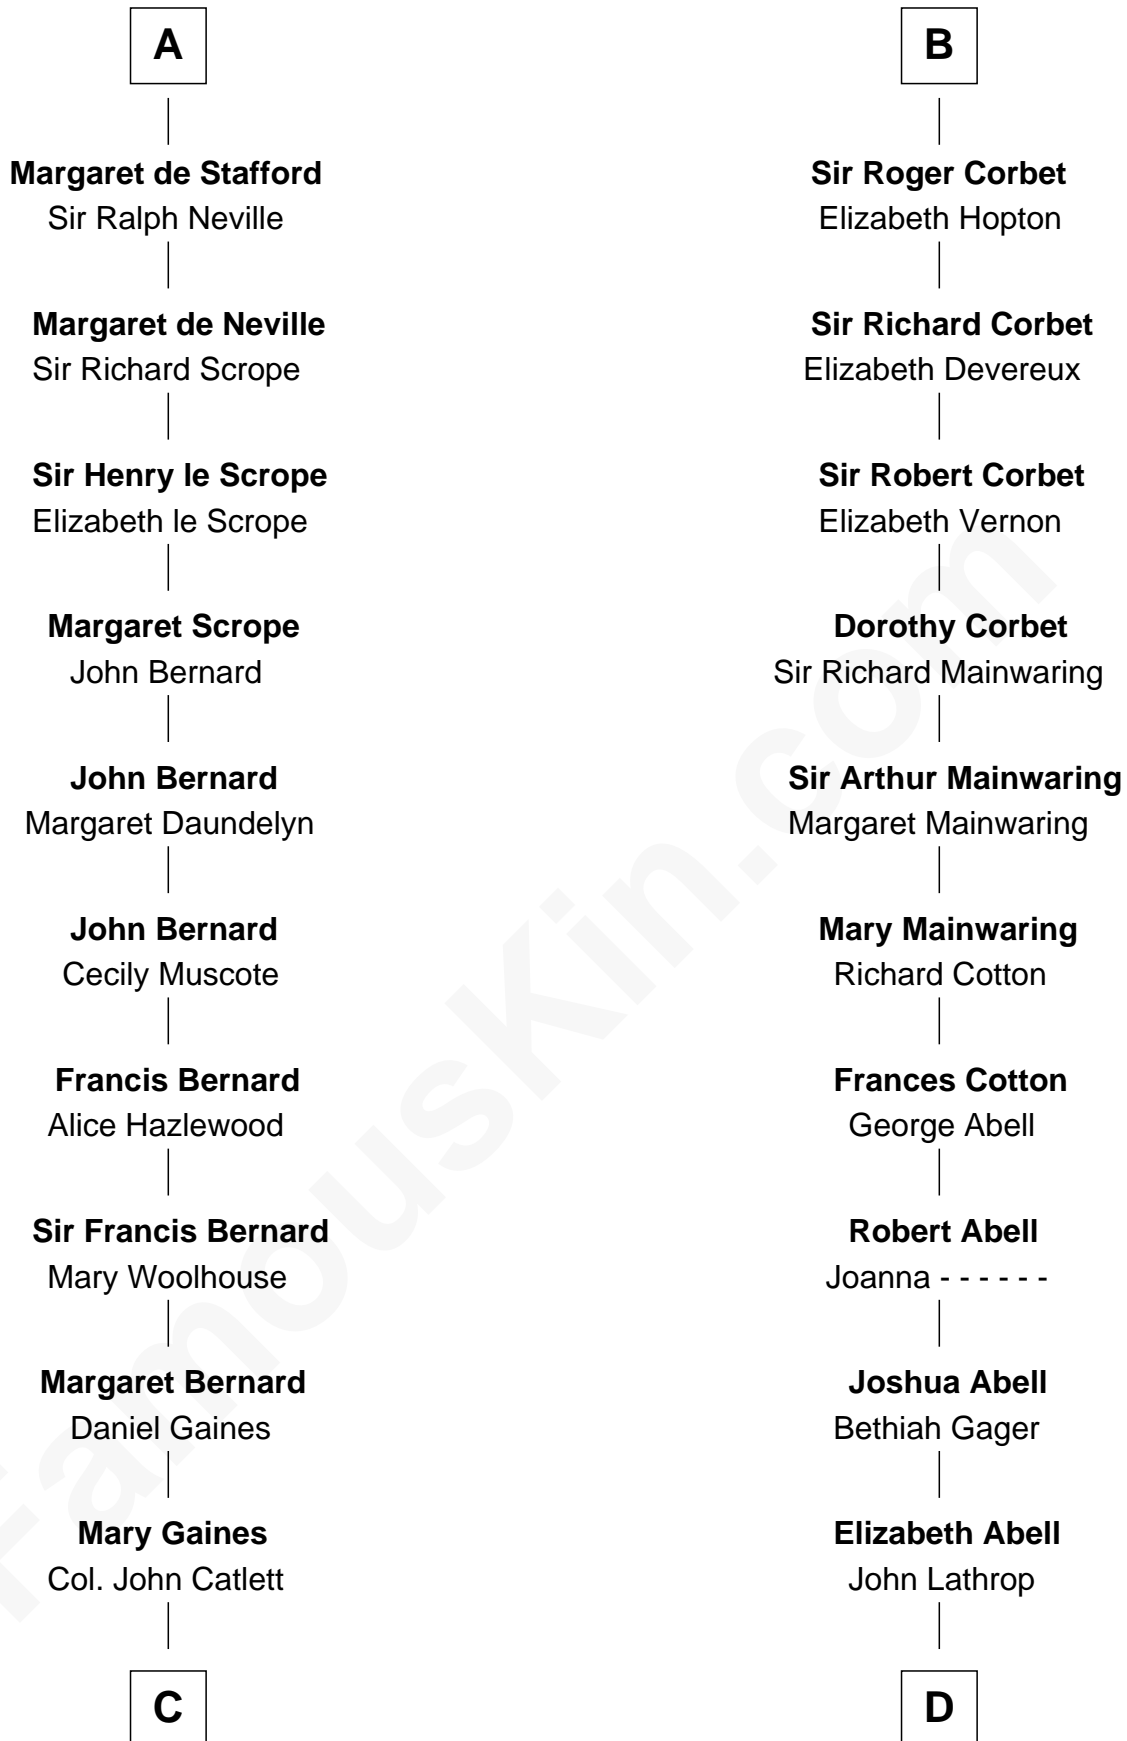

FamousKin.com Relationship Chart of

James Madison

4th U.S. President

19th cousin 2 times removed of

Marjorie Post

Founder of General Foods

William d'Aubenev

Maud de St. Hilary

Elizabeth de Tolthorpe

Margaret de Erdington

Sir Roger Corbet

Sir Robert Corbet

Margaret - - - - -

B

C

Rebecca Catlett

Francis Conway

Eleanor Rose Conway

James Madison

James Madison

4th U.S. President

D

Azel Lathrop

Elizabeth Hyde