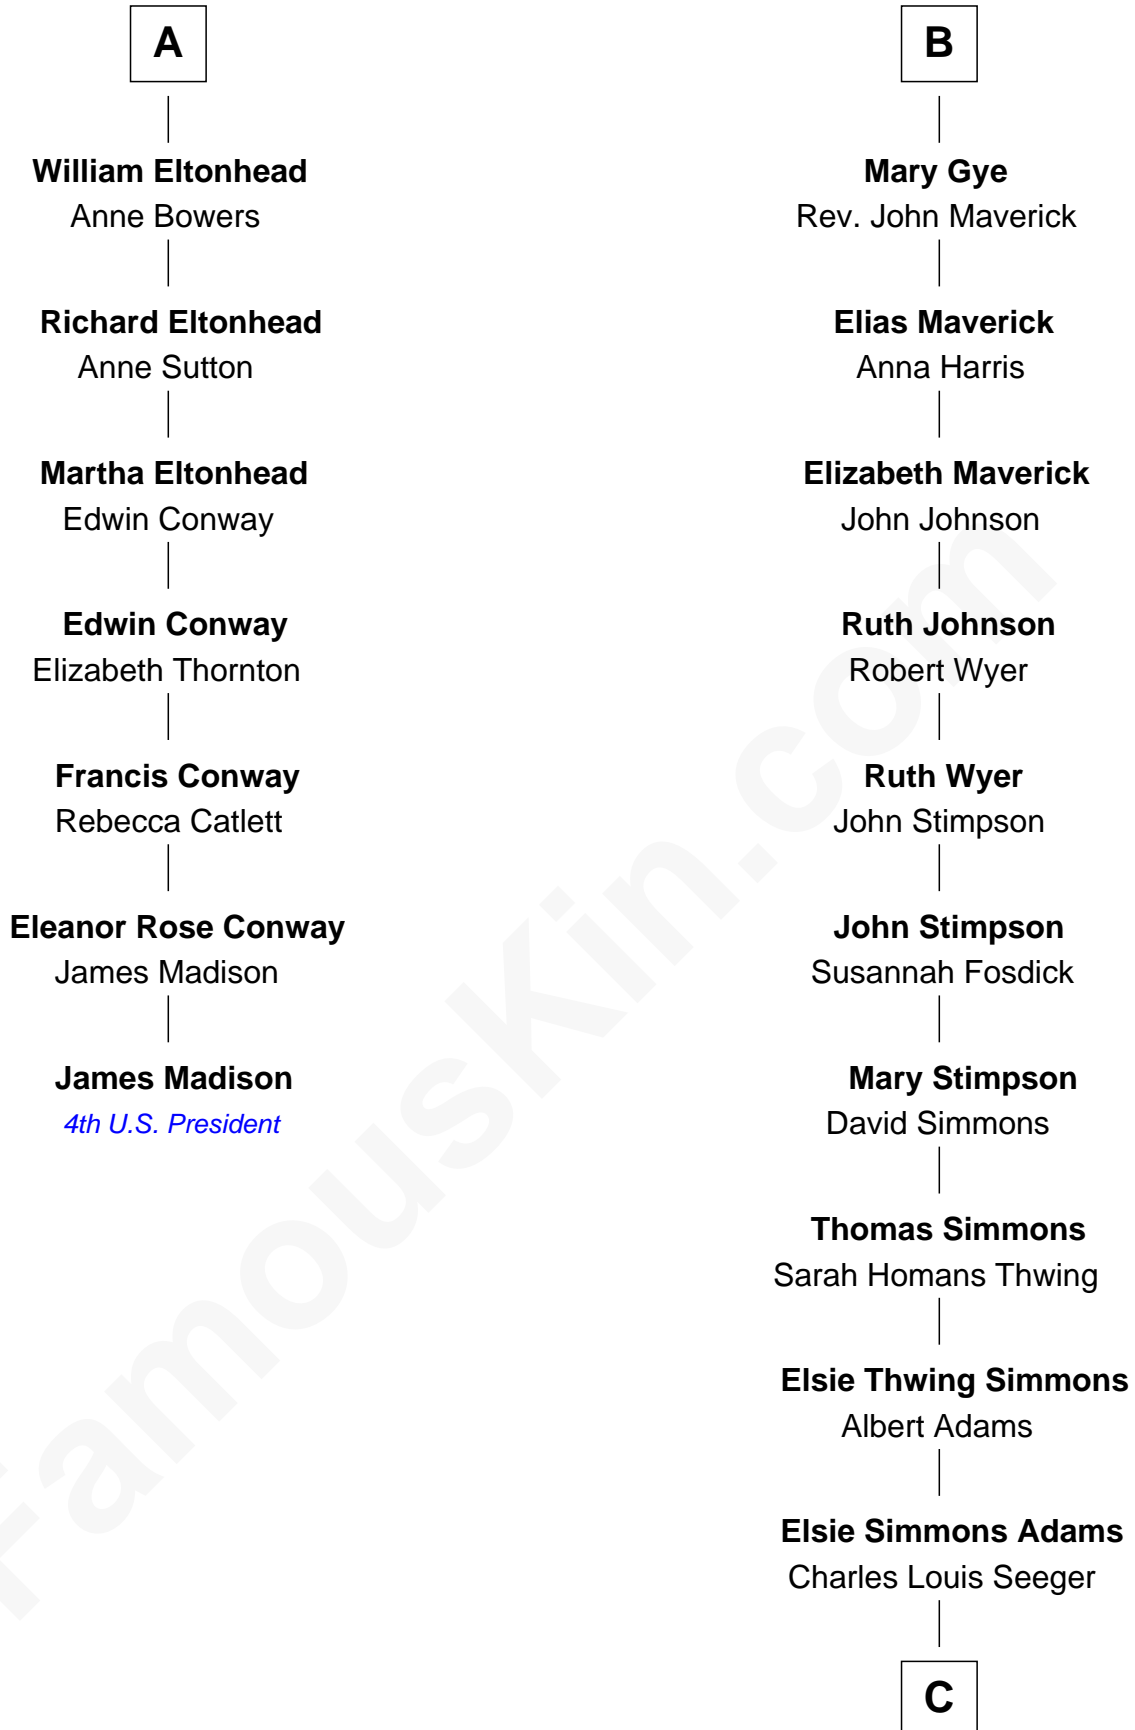

FamousKin.com Relationship Chart of

James Madison

4th U.S. President

13th cousin 5 times removed of

Pete Seeger

American Folk Singer

Richard Fitzalan
Eleanor Plantagenet

Sir Richard Fitzalan
Elizabeth de Bohun

Elizabeth Fitzalan
Sir Robert Goushill

Joan Goushill
Sir Thomas Stanley

Katherine Stanley
Sir John Savage

Dulcia Savage
Sir Henry Bold

Maud Bold
Thomas Gerard

Jennet Gerard
Richard Eltonhead

A

John Fitzalan
Eleanor Maltravers

Joan Fitzalan
Sir William Echyngam

Joan Echyngam
Sir John Bayntun

Henry Bayntun

Jane Bayntun
Thomas Prowse

Mary Prowse
John Gye

Robert Gye
Grace Dowrish

B

C

Charles Louis Seeger
Constance de Clyver Edson

Pete Seeger
American Folk Singer

FamousKin.com