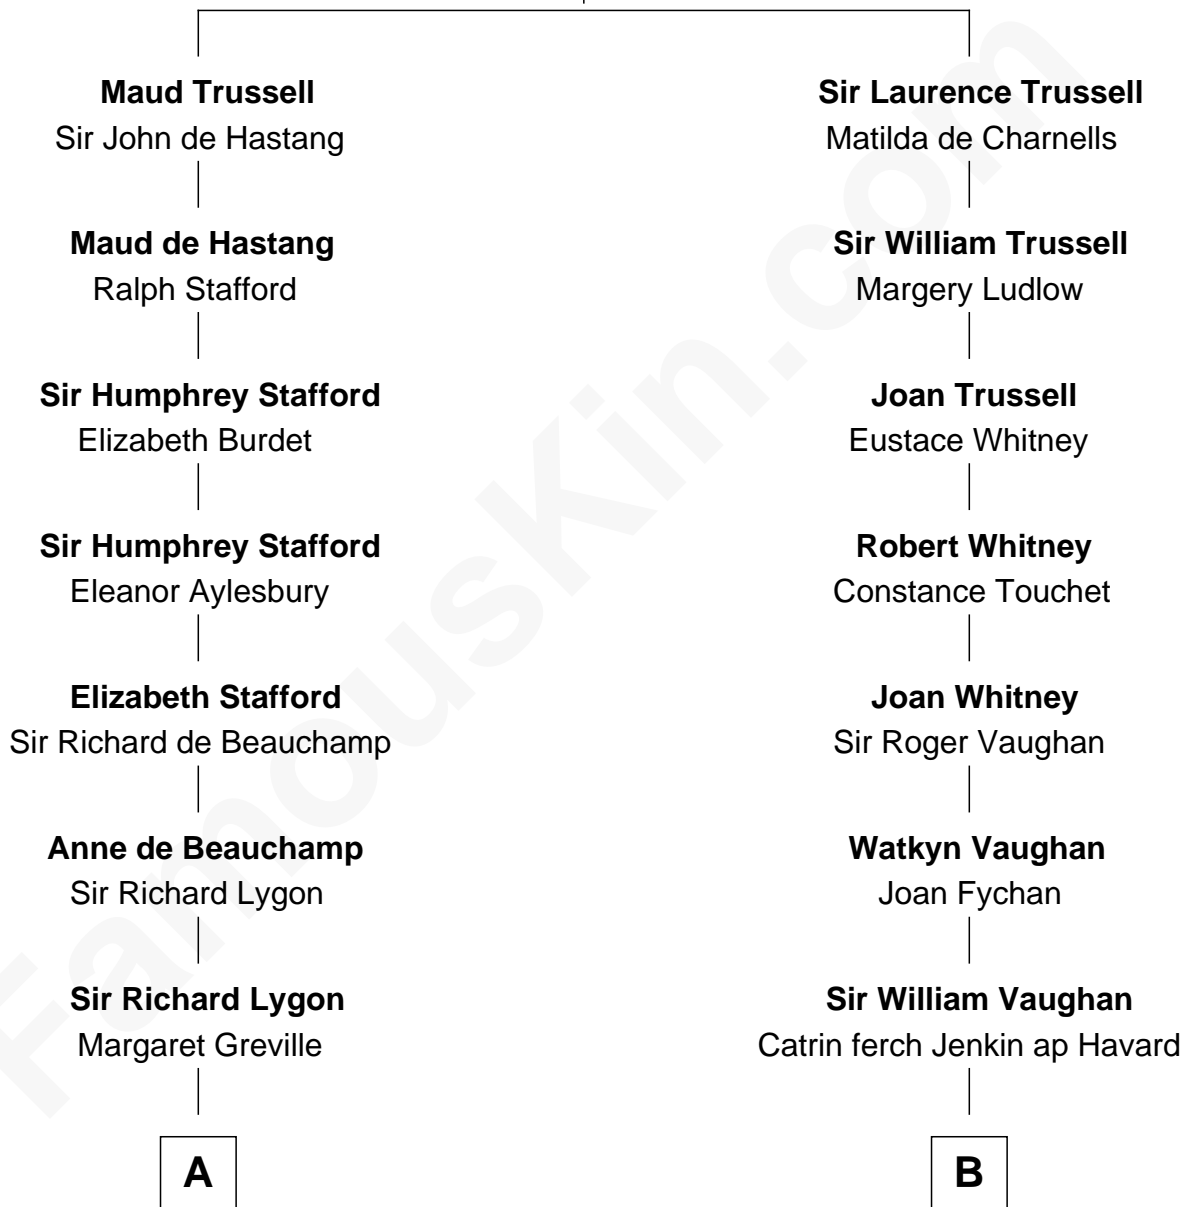

FamousKin.com Relationship Chart of

James Madison

4th U.S. President

16th cousin 5 times removed of

Sally Ride

1st American Woman in Space

Sir Warin Trussell
Maud de St. Philibert

C

|
William Cubberly Richardson

Mary Ann Lee

|
Charles Everroad Richardson

Blanche Gibson

|
Jennie Mae Richardson

Thomas Vernam Ride

|
Dale Burdell Ride

Carol Joyce Anderson

|
Sally Ride

1st American Woman in Space

FamousKin.com