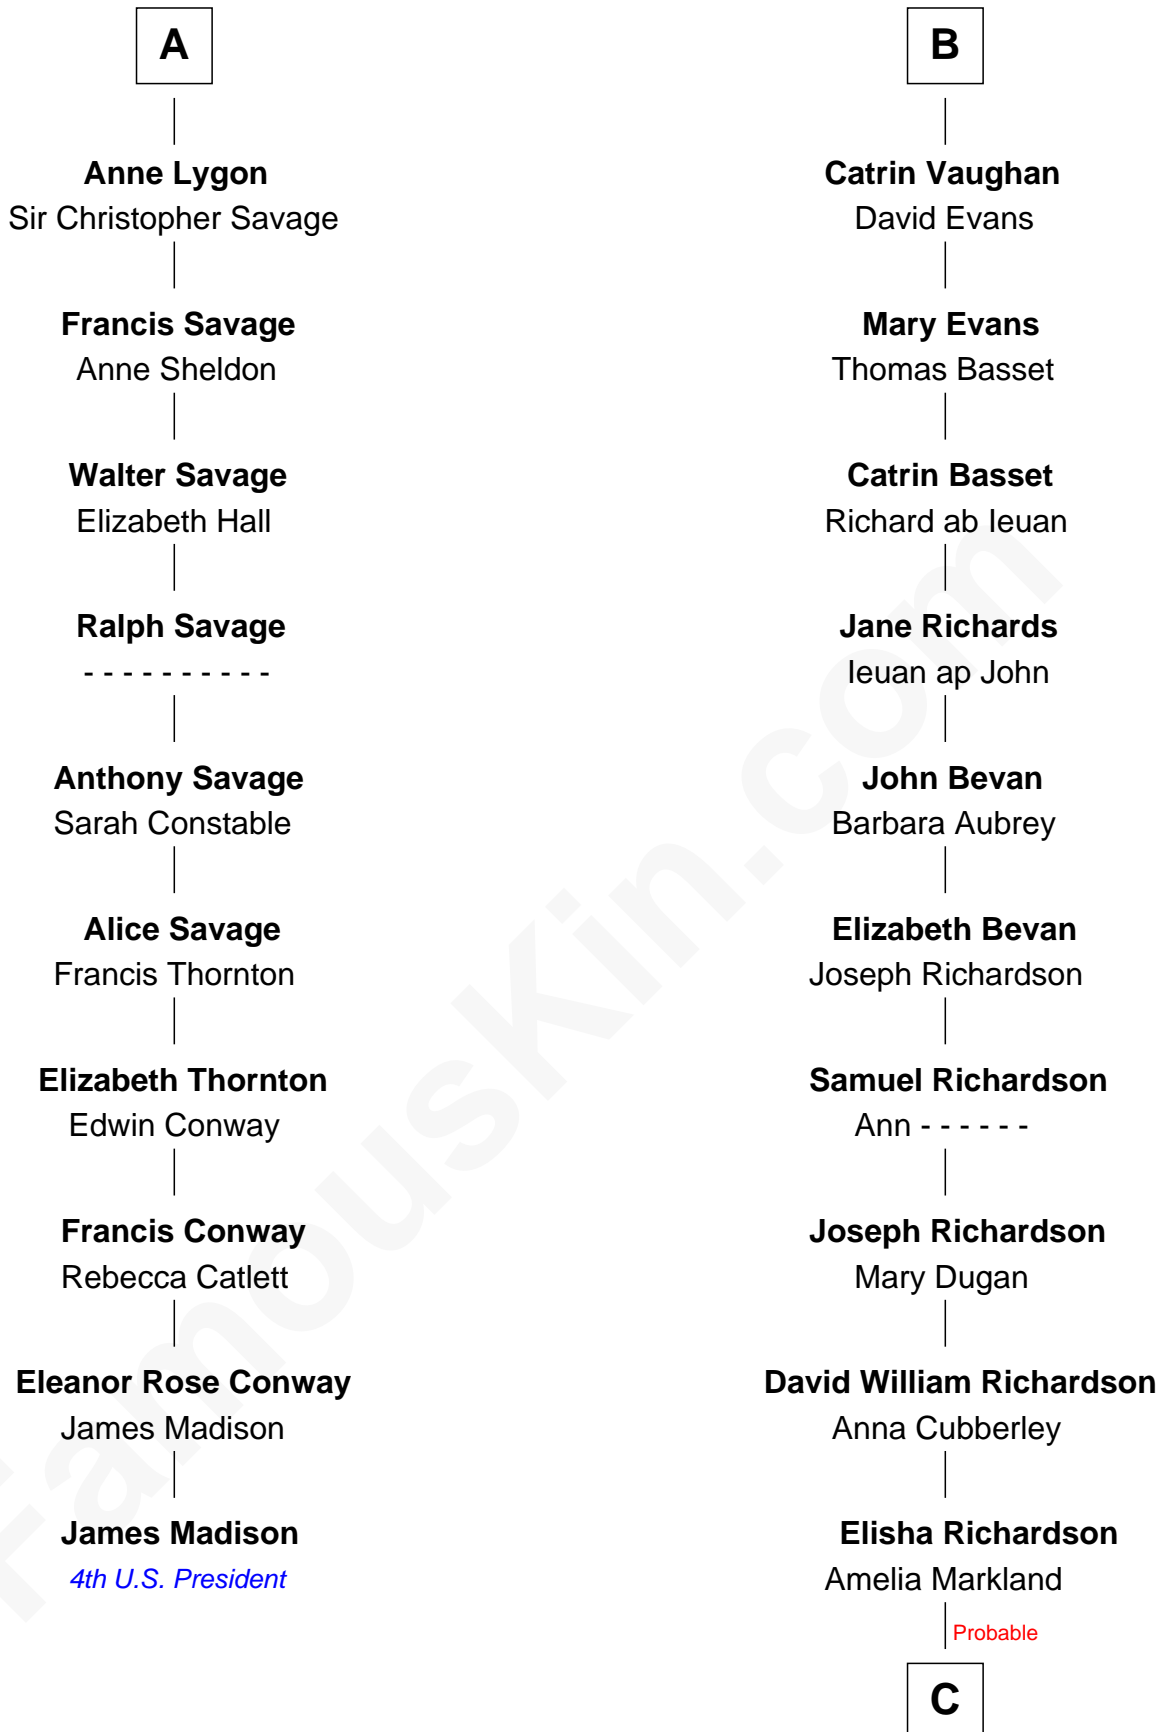

FamousKin.com Relationship Chart of

James Madison

4th U.S. President

16th cousin 5 times removed of

Sally Ride

1st American Woman in Space

Sir Warin Trussell
Maud de St. Philibert

C

|
William Cubberly Richardson

Mary Ann Lee

|
Charles Everroad Richardson

Blanche Gibson

|
Jennie Mae Richardson

Thomas Vernam Ride

|
Dale Burdell Ride

Carol Joyce Anderson

|
Sally Ride

1st American Woman in Space

FamousKin.com