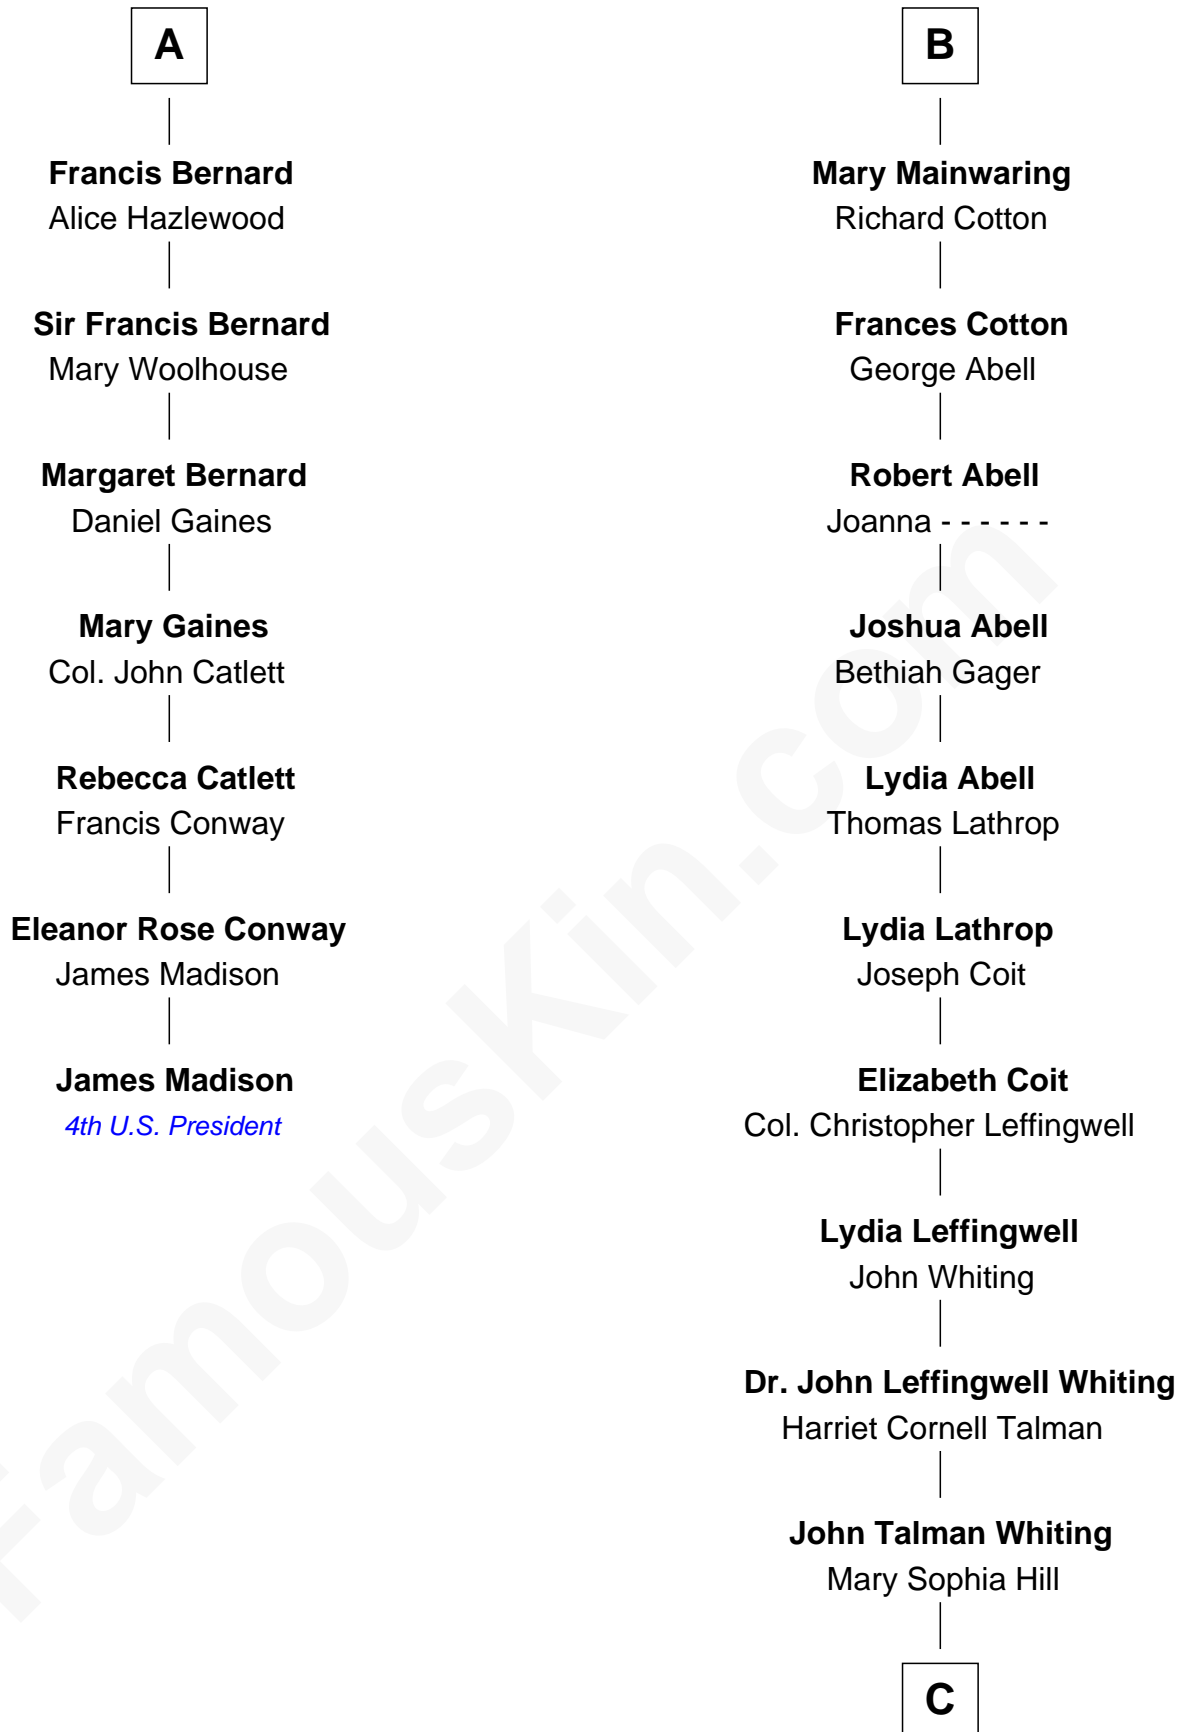

# FamousKin.com Relationship Chart of

**James Madison**

*4th U.S. President*

13th cousin 7 times removed of

**Adlai Stevenson III**

*U.S. Senator from Illinois*

**Sir Thomas de Beauchamp**

Katherine de Mortimer

**Margaret Scrope**

John Bernard

**John Bernard**

Margaret Daundelyn

**John Bernard**

Cecily Muscote

**A**

**Sir William Beauchamp**

Joan Fitzalan

**Joan Beauchamp**

James Butler

**Elizabeth Butler**

John Talbot

**Ann Talbot**

Sir Henry Vernon

**Elizabeth Vernon**

Sir Robert Corbet

**Dorothy Corbet**

Sir Richard Mainwaring

**Sir Arthur Mainwaring**

Margaret Mainwaring

**B**

**C**

|  
**Mary DeGama Whiting**