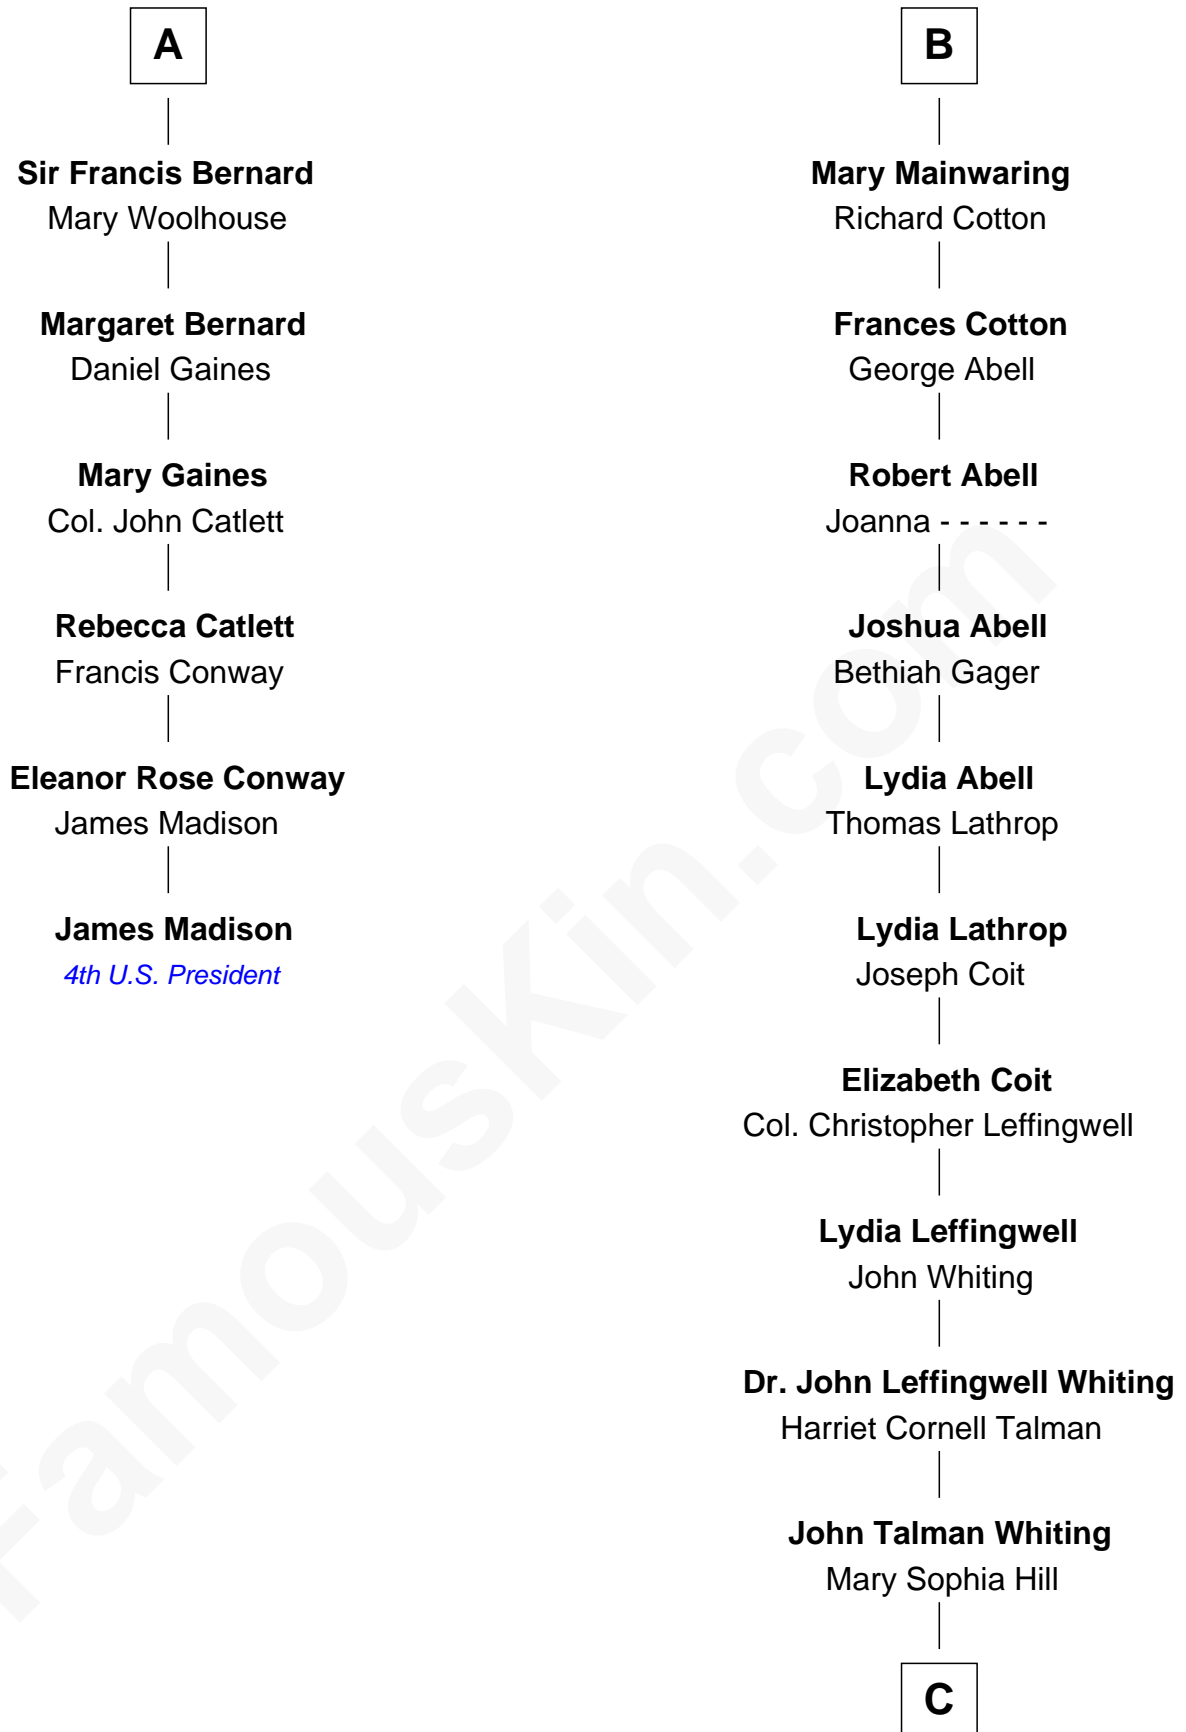

FamousKin.com Relationship Chart of

James Madison

4th U.S. President

12th cousin 8 times removed of

Adlai Stevenson III

U.S. Senator from Illinois

John de Welles

Maud de Roos

Margery de Welles

Stephen le Scrope

John le Scrope

Elizabeth Chaworth

Elizabeth le Scrope

Sir Henry le Scrope

Margaret Scrope

John Bernard

Sir Robert Corbet

Dorothy Corbet

Sir Richard Mainwaring

Sir Arthur Mainwaring

Margaret Mainwaring

B

C

—
Mary DeGama Whiting