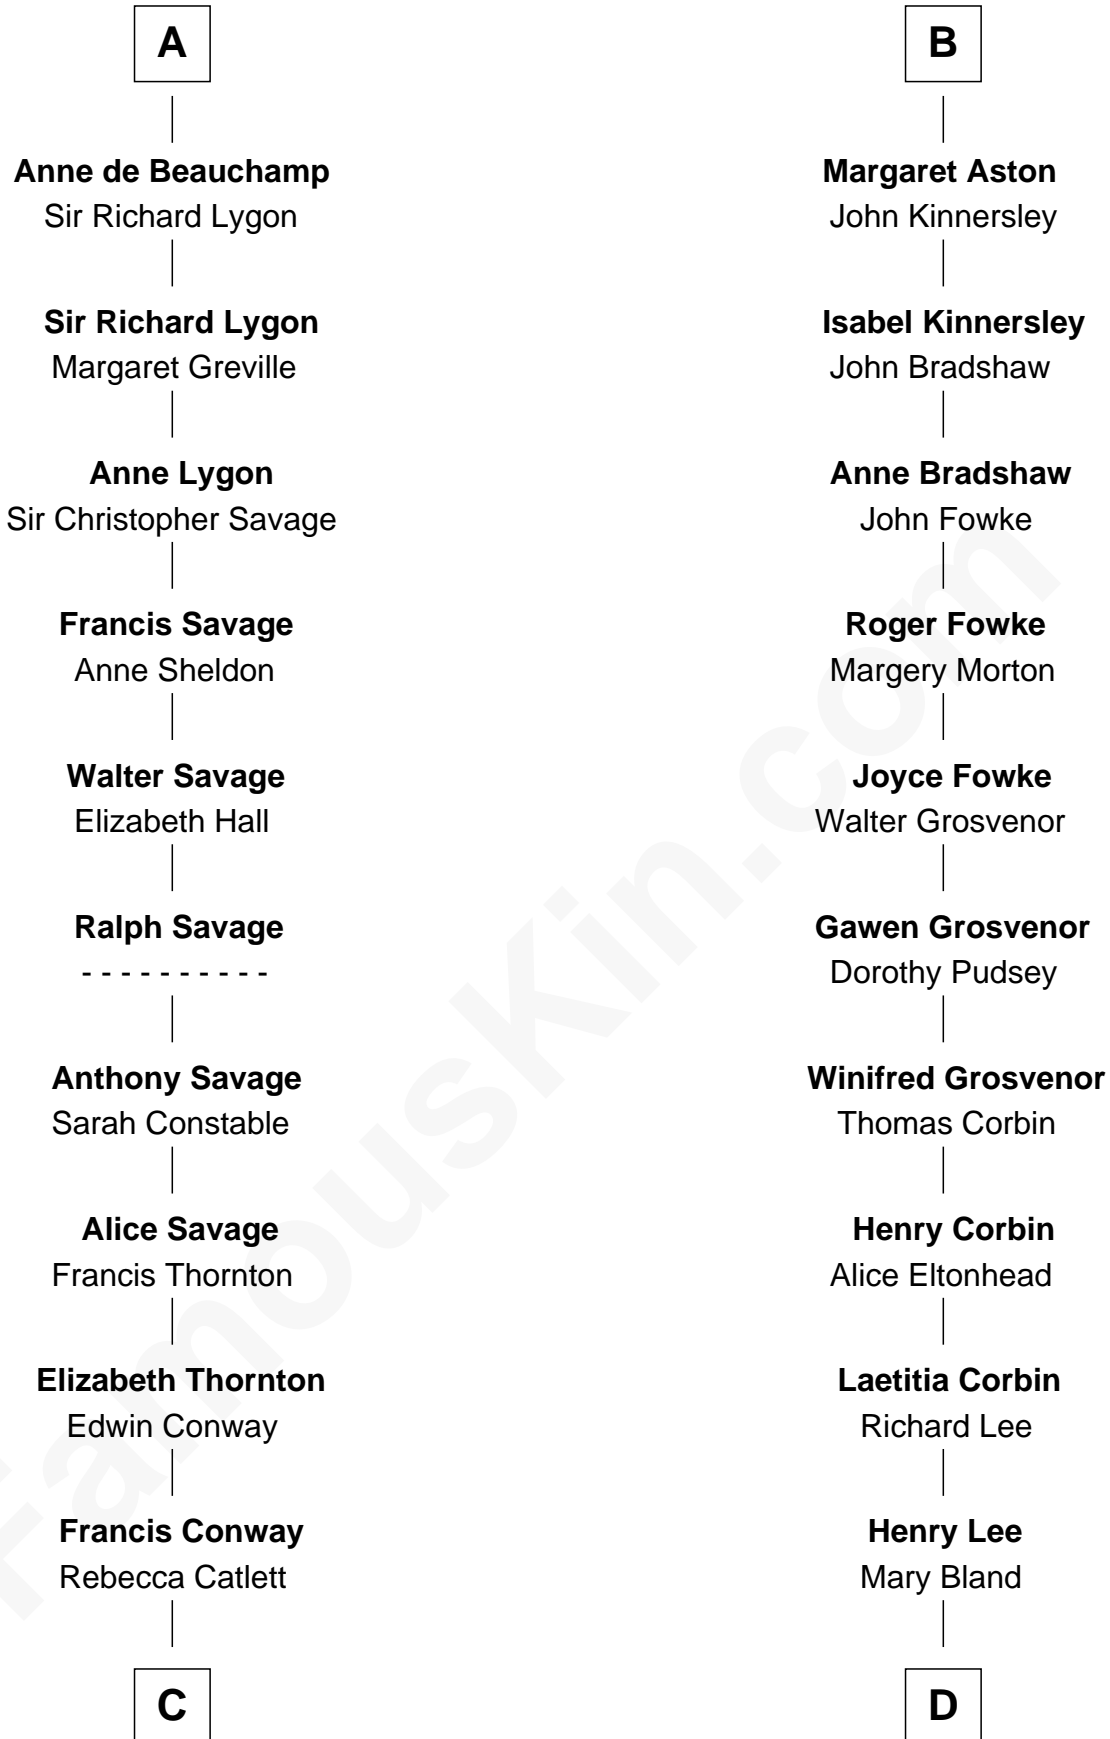

FamousKin.com Relationship Chart of

James Madison

4th U.S. President

18th cousin of

Henry Lee III

9th Governor of Virginia

John de Botetourte

Maud FitzThomas

C

Eleanor Rose Conway

James Madison

James Madison

4th U.S. President

D

Col. Henry Lee

Lucy Grymes

Henry Lee III

Light-Horse Harry

FamousKin.com