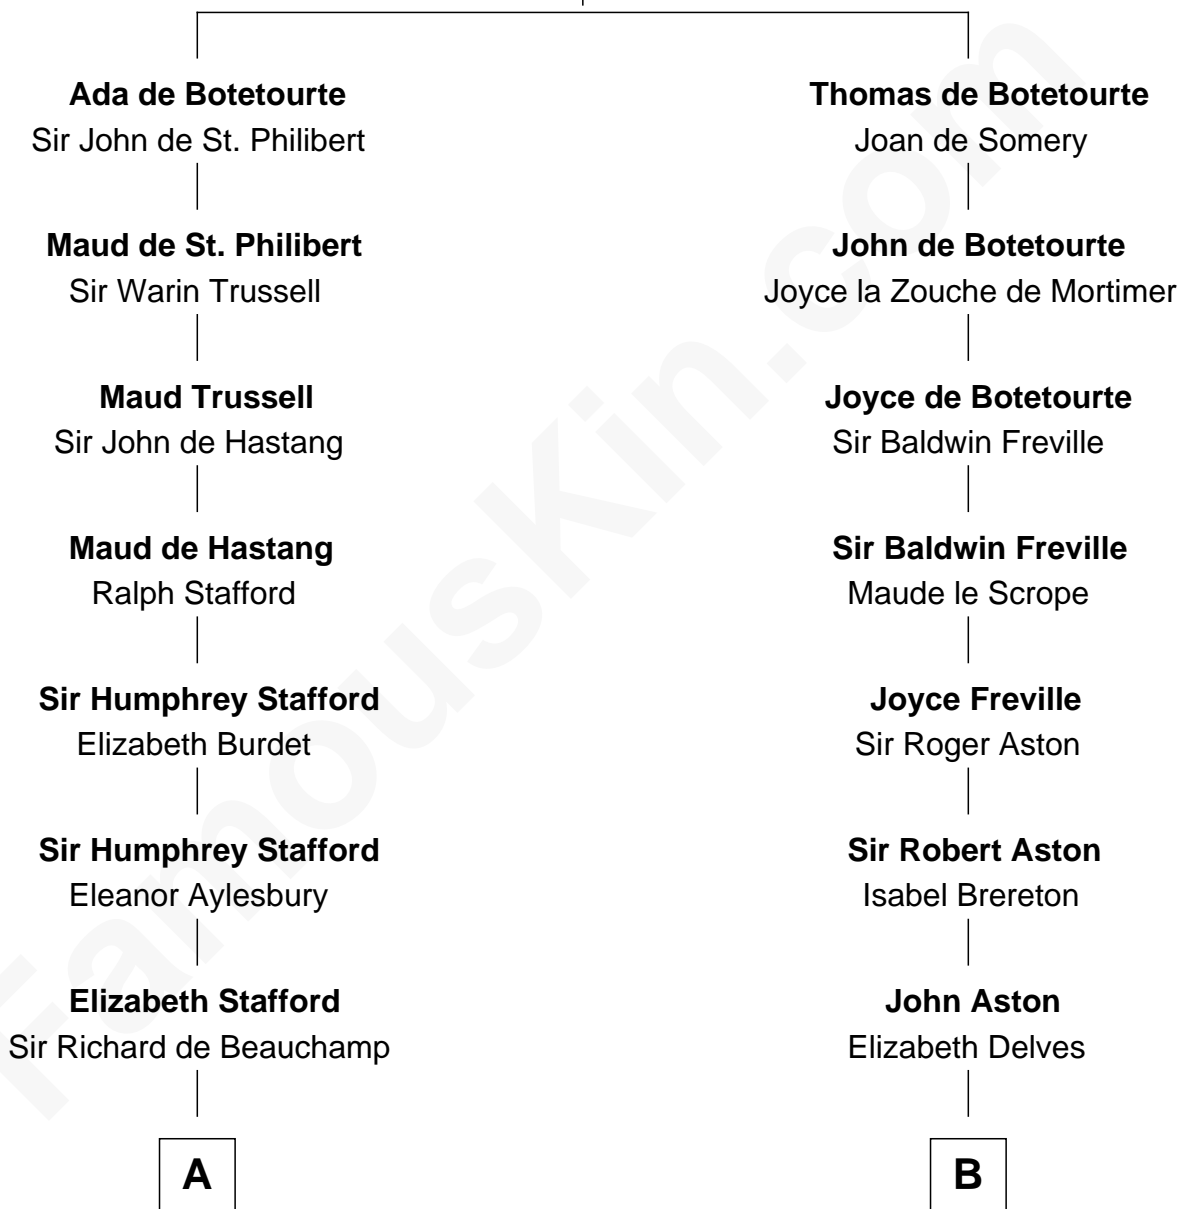

FamousKin.com Relationship Chart of

James Madison

4th U.S. President

18th cousin of

Henry Lee III

9th Governor of Virginia

John de Botetourte

Maud FitzThomas

C

Eleanor Rose Conway

James Madison

James Madison

4th U.S. President

D

Col. Henry Lee

Lucy Grymes

Henry Lee III

Light-Horse Harry

FamousKin.com