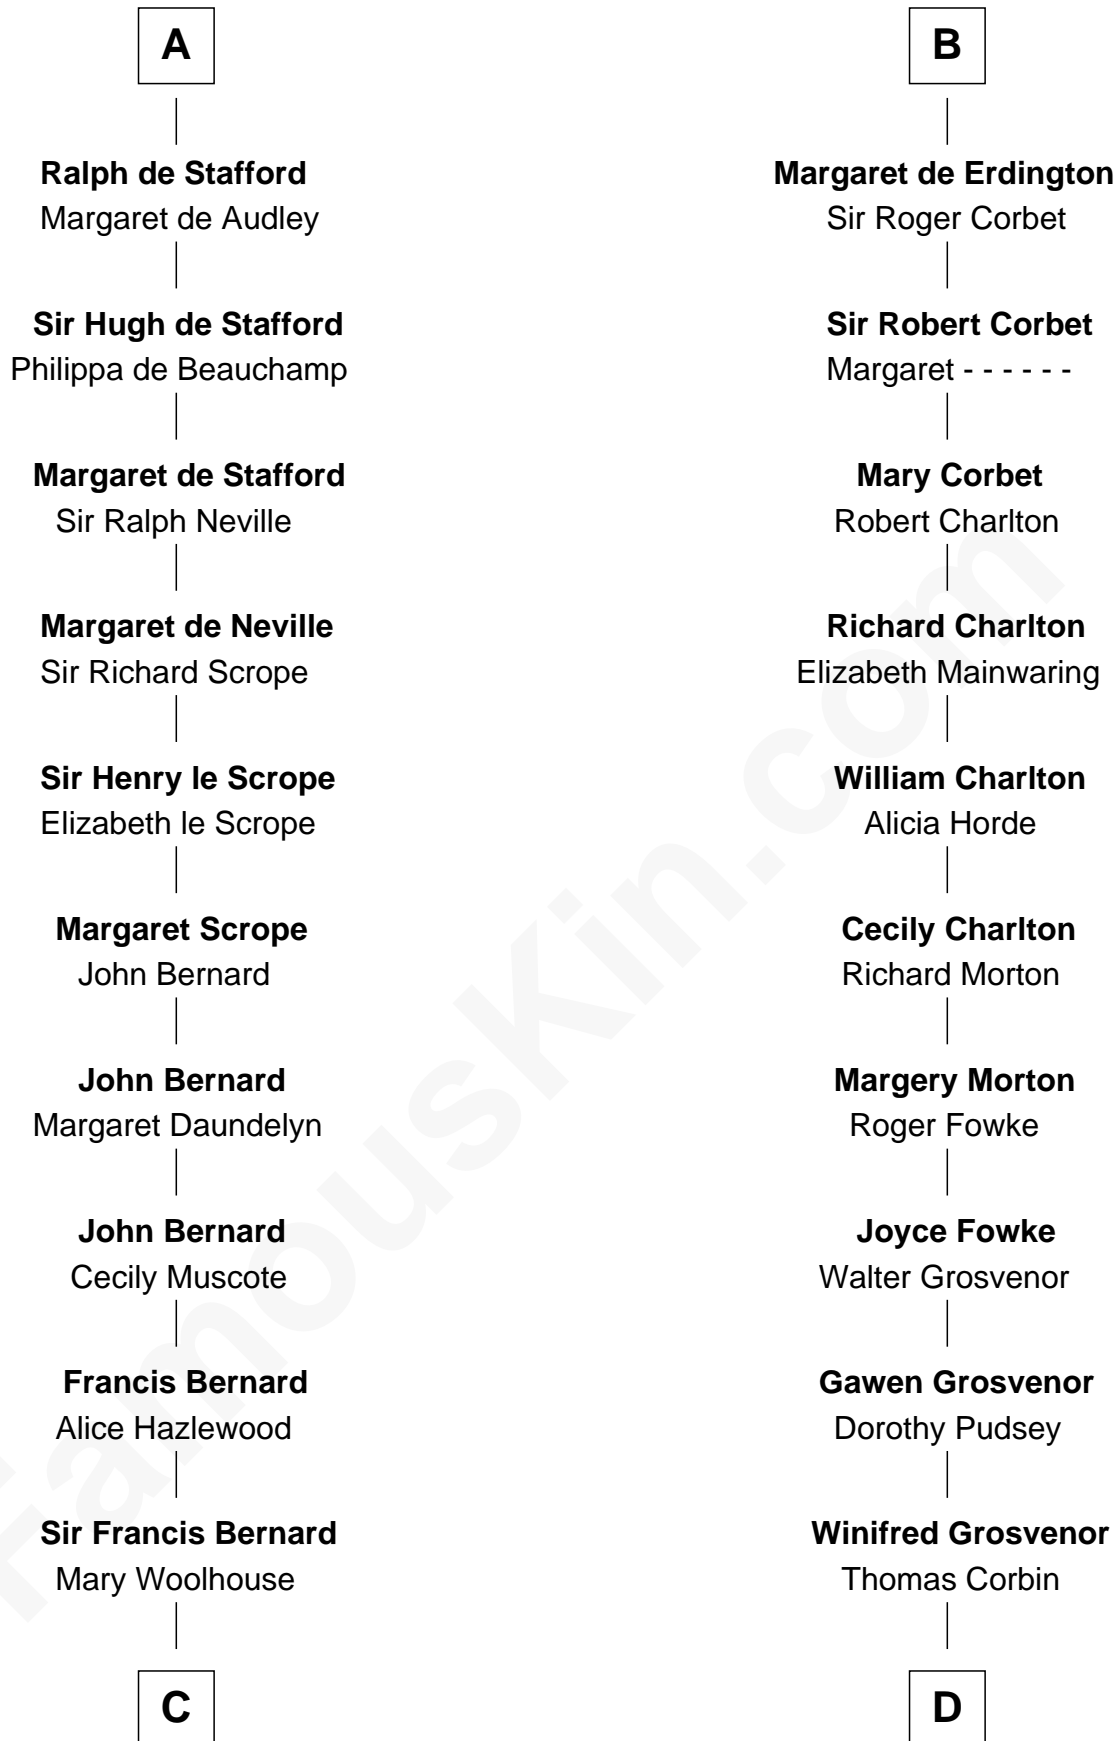

# FamousKin.com Relationship Chart of

**James Madison**

*4th U.S. President*

21st cousin of

**Henry Lee III**

*9th Governor of Virginia*

**Fulk Paynel**

**C**

**Margaret Bernard**

Daniel Gaines

**Mary Gaines**

Col. John Catlett

**Rebecca Catlett**

Francis Conway

**Eleanor Rose Conway**

James Madison

**James Madison**

*4th U.S. President*

**D**

**Henry Corbin**

Alice Eltonhead

**Laetitia Corbin**

Richard Lee

**Henry Lee**