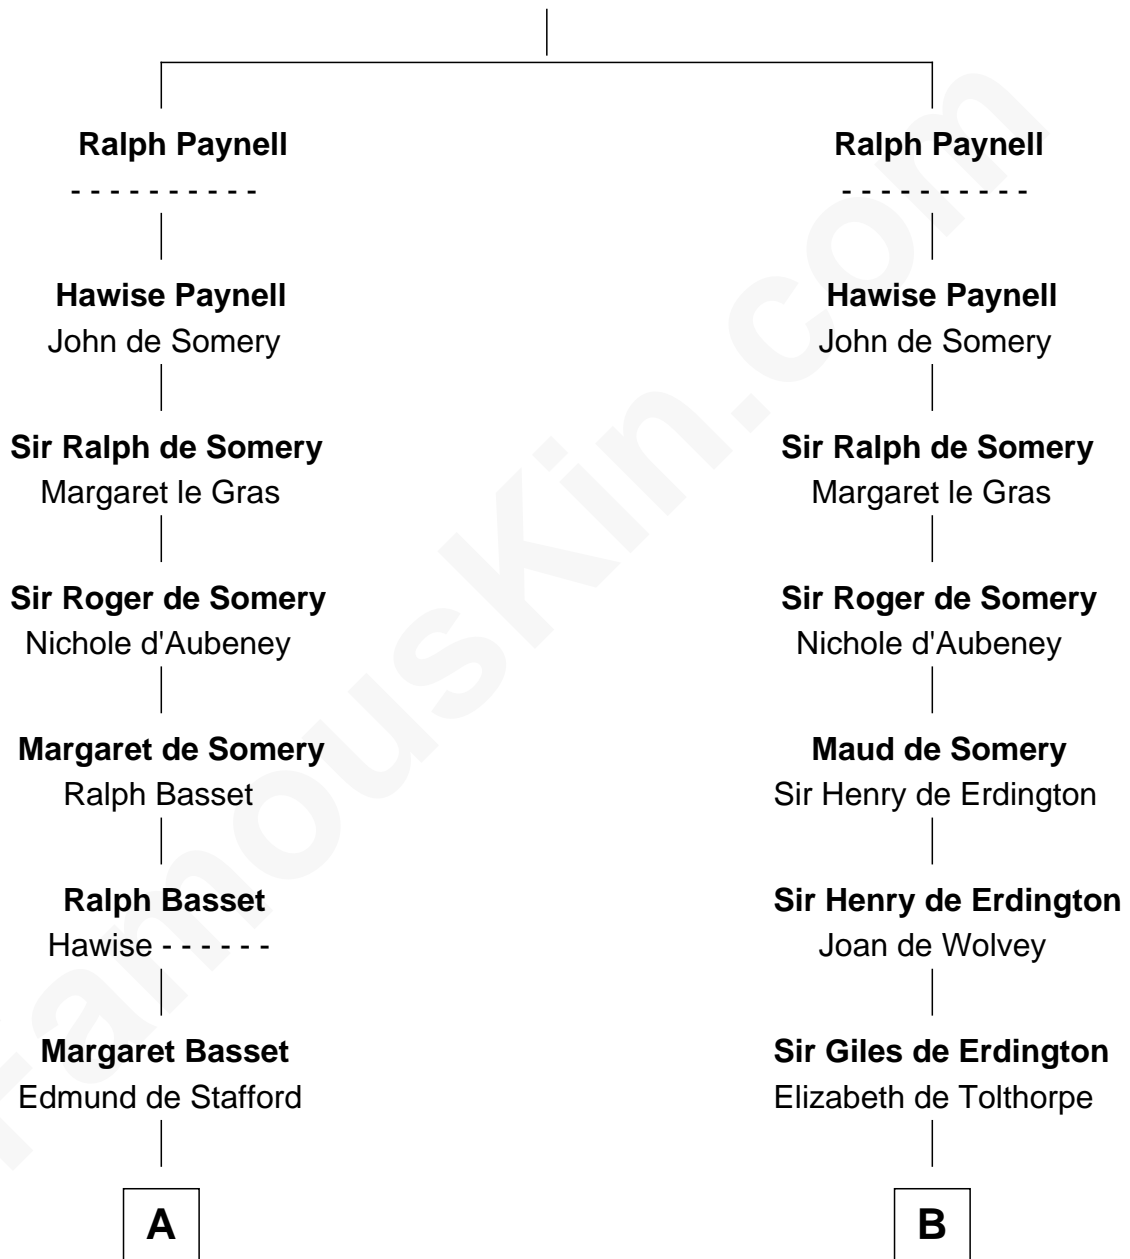

# FamousKin.com Relationship Chart of

**James Madison**

*4th U.S. President*

21st cousin of

**Henry Lee III**

*9th Governor of Virginia*

**Fulk Paynel**

**C**

**Margaret Bernard**

Daniel Gaines

**Mary Gaines**

Col. John Catlett

**Rebecca Catlett**

Francis Conway

**Eleanor Rose Conway**

James Madison

**James Madison**

*4th U.S. President*

**D**

**Henry Corbin**

Alice Eltonhead

**Laetitia Corbin**

Richard Lee

**Henry Lee**