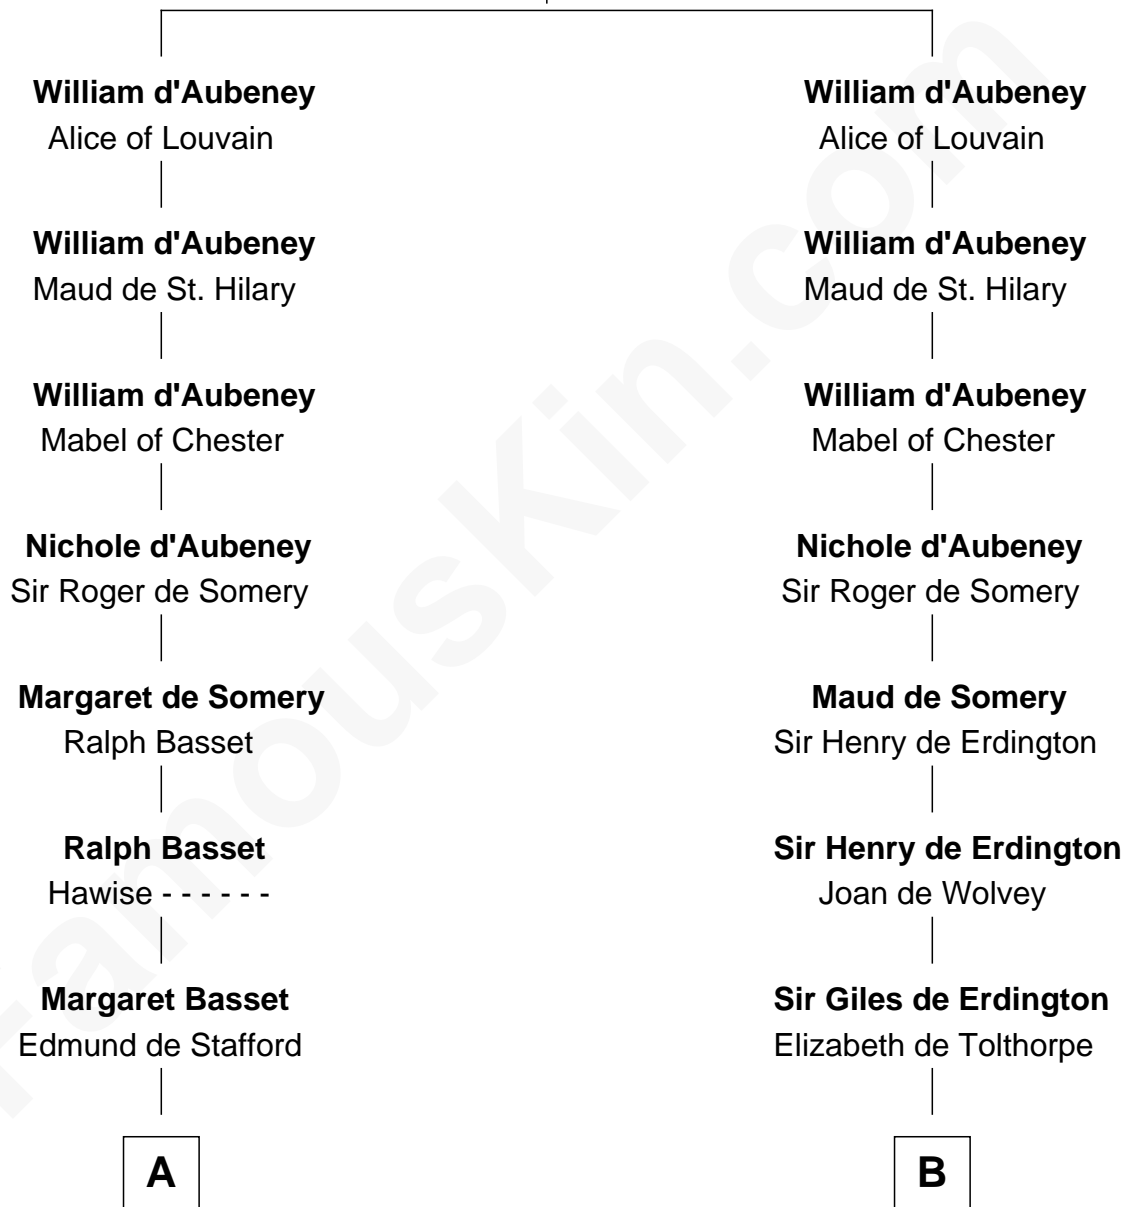

FamousKin.com Relationship Chart of

James Madison

4th U.S. President

21st cousin of

Henry Lee III

9th Governor of Virginia

William d'Aubenev

Maud le Bigod

James Madison

James Madison

4th U.S. President

D

Henry Corbin

Alice Eltonhead

Laetitia Corbin

Richard Lee