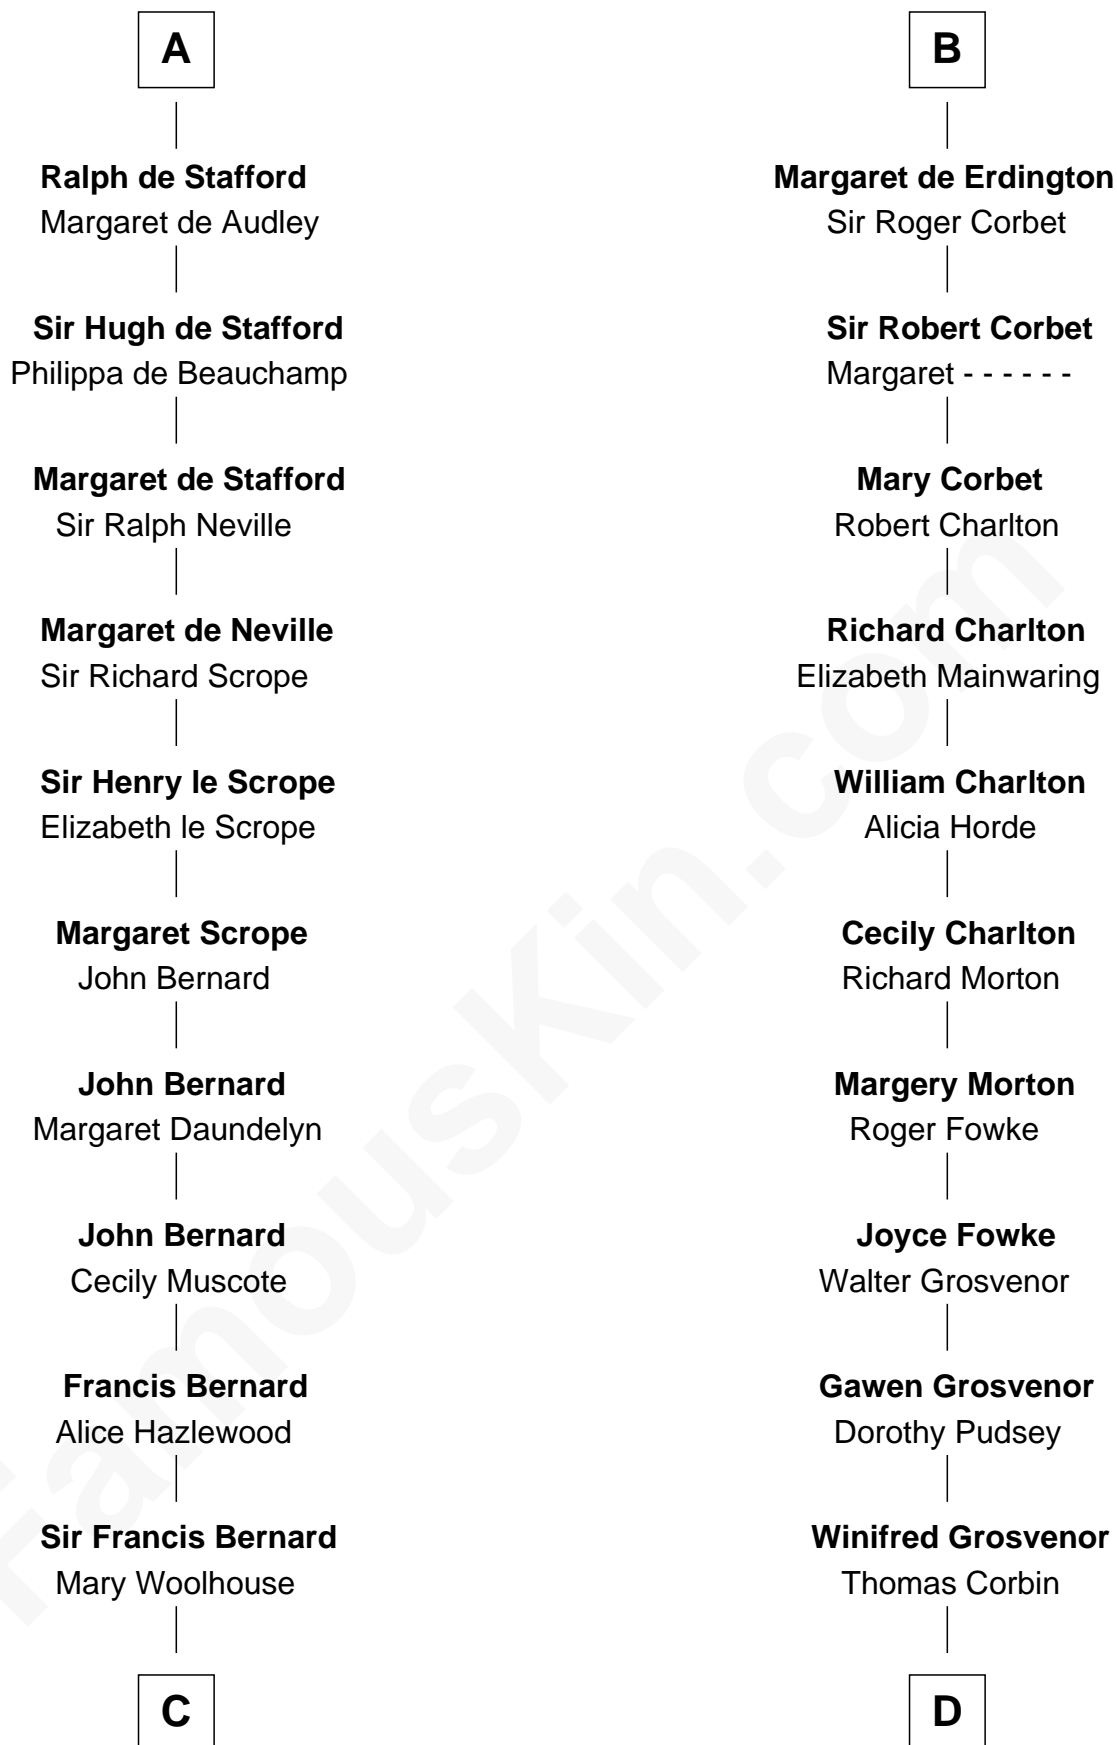

FamousKin.com Relationship Chart of

James Madison

4th U.S. President

21st cousin of

Henry Lee III

9th Governor of Virginia

William d'Aubenev

Maud le Bigod

James Madison

James Madison

4th U.S. President

D

Henry Corbin

Alice Eltonhead

Laetitia Corbin

Richard Lee