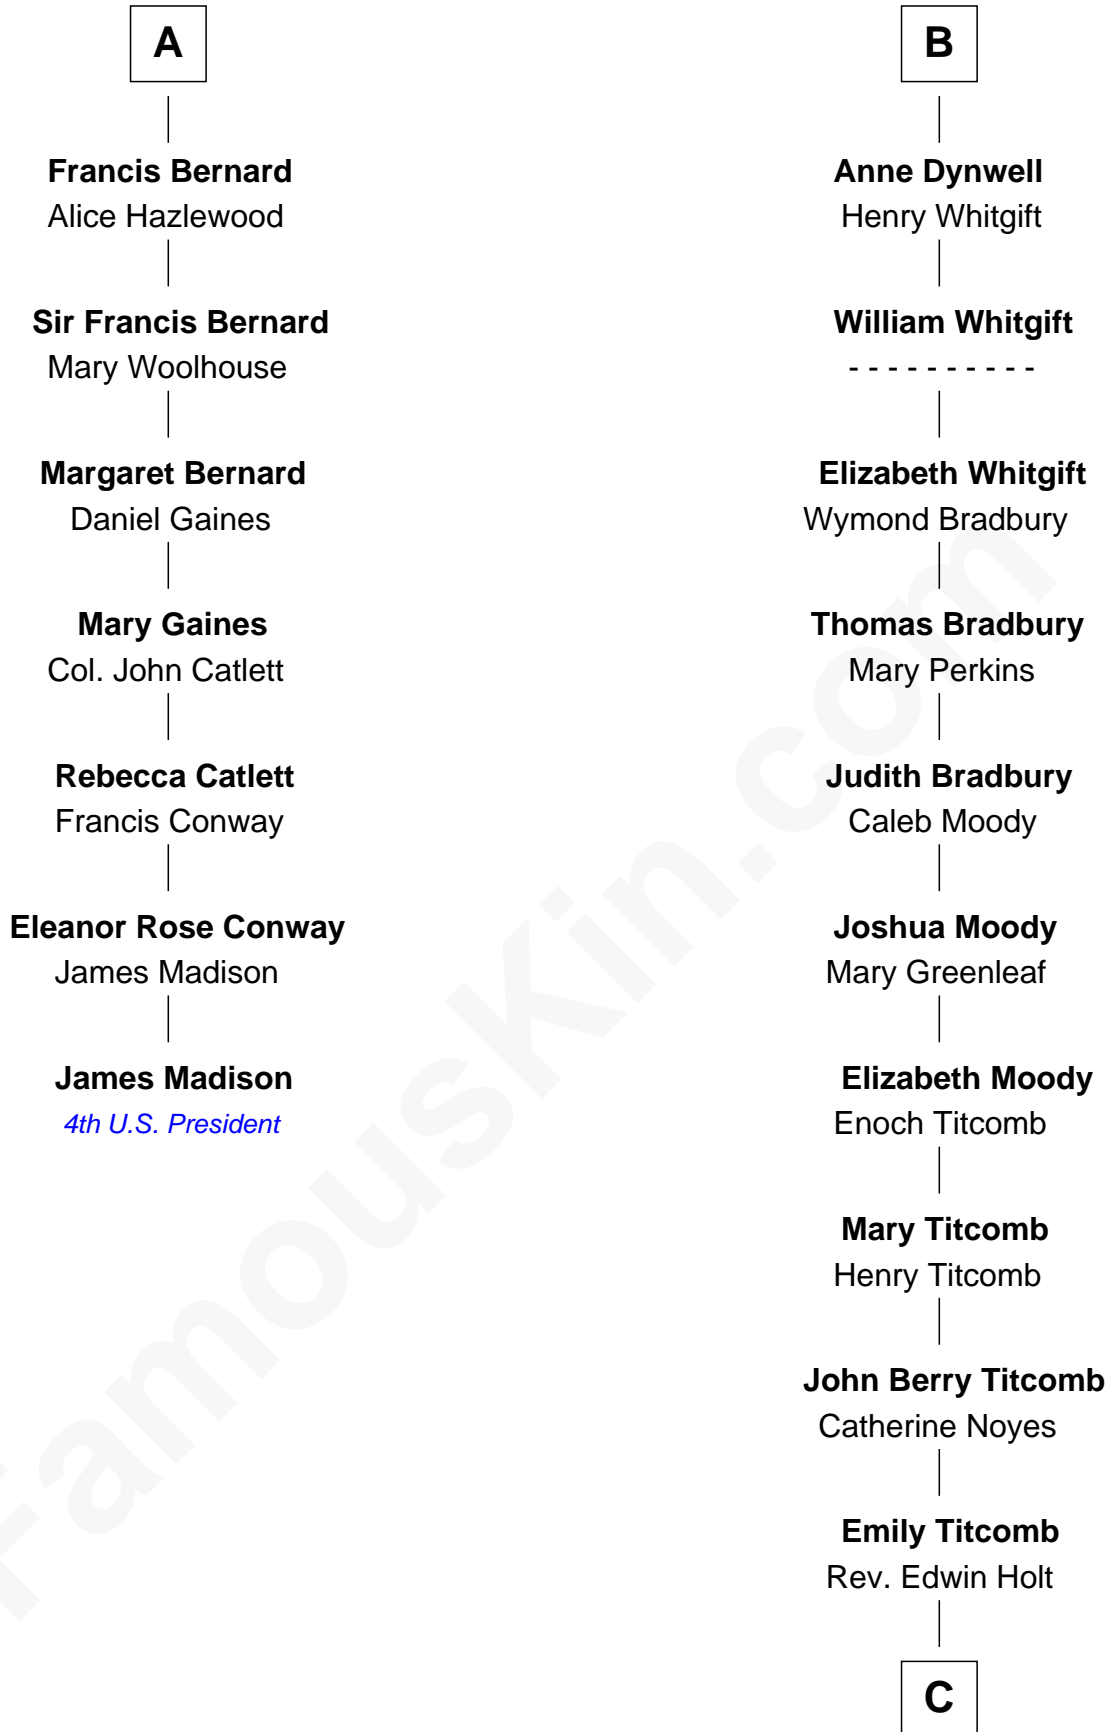

# FamousKin.com Relationship Chart of

**James Madison**

*4th U.S. President*

13th cousin 8 times removed of

**Linda Hamilton**

*TV and Movie Actress*

**Sir Thomas de Beauchamp**

Katherine de Mortimer

Sir Roger de Clifford

**Katherine de Clifford**

Sir Ralph de Greystoke

**Maud de Greystoke**

Eudo de Welles

**Sir Lionel de Welles**

Joan de Waterton

**Margaret de Welles**

Sir Thomas Dymoke

**Jane Dymoke**

John Fulnetby

**Katherine Fulnetby**

William Dynwell

**B**

**C**

**Stephen P. Holt**  
Aurelia Morgan Grimes

**Taylor Holt**  
Frances Kyle

**Dr. Richard Huckstep Holt**  
Mildred Alberta Derby

**Barbara Kyle Holt**  
Dr. Carroll Stanford Hamilton

**Linda Hamilton**  
*TV and Movie Actress*