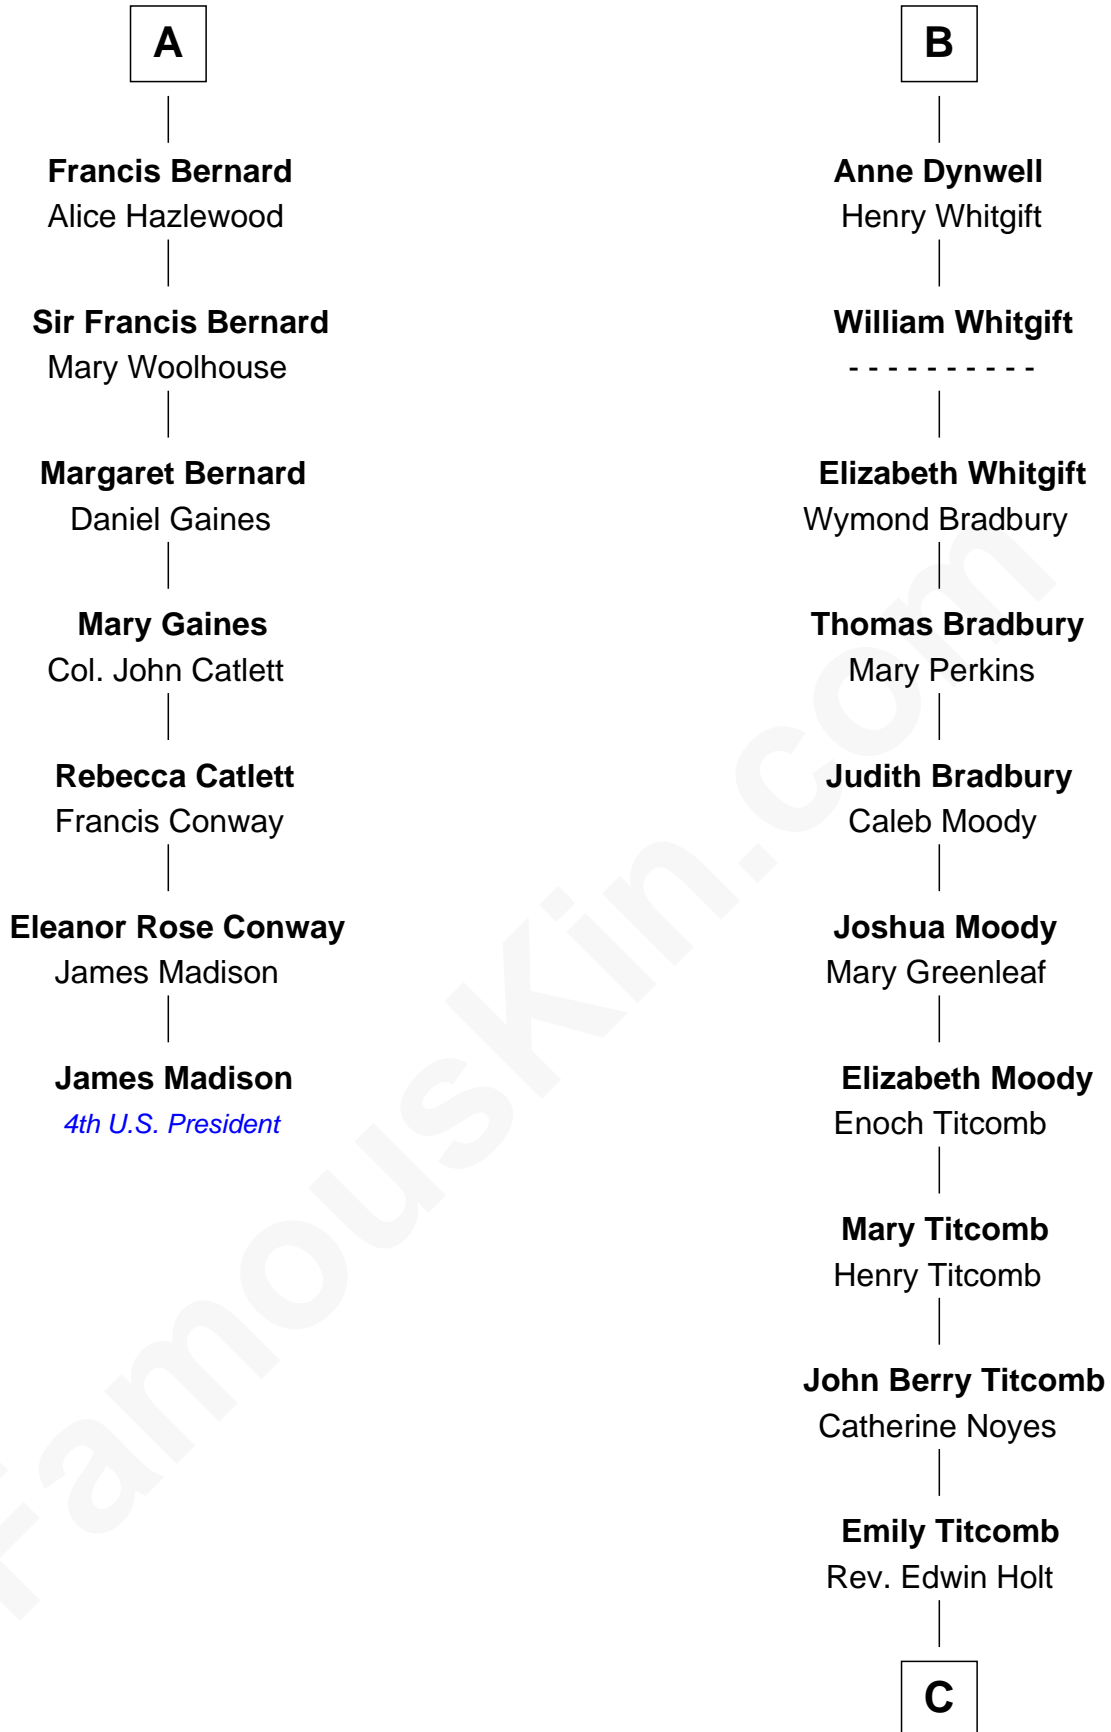

# FamousKin.com Relationship Chart of

**James Madison**

*4th U.S. President*

13th cousin 8 times removed of

**Linda Hamilton**

*TV and Movie Actress*

**C**

**Stephen P. Holt**  
Aurelia Morgan Grimes

**Taylor Holt**  
Frances Kyle

**Dr. Richard Huckstep Holt**  
Mildred Alberta Derby

**Barbara Kyle Holt**  
Dr. Carroll Stanford Hamilton

**Linda Hamilton**  
*TV and Movie Actress*