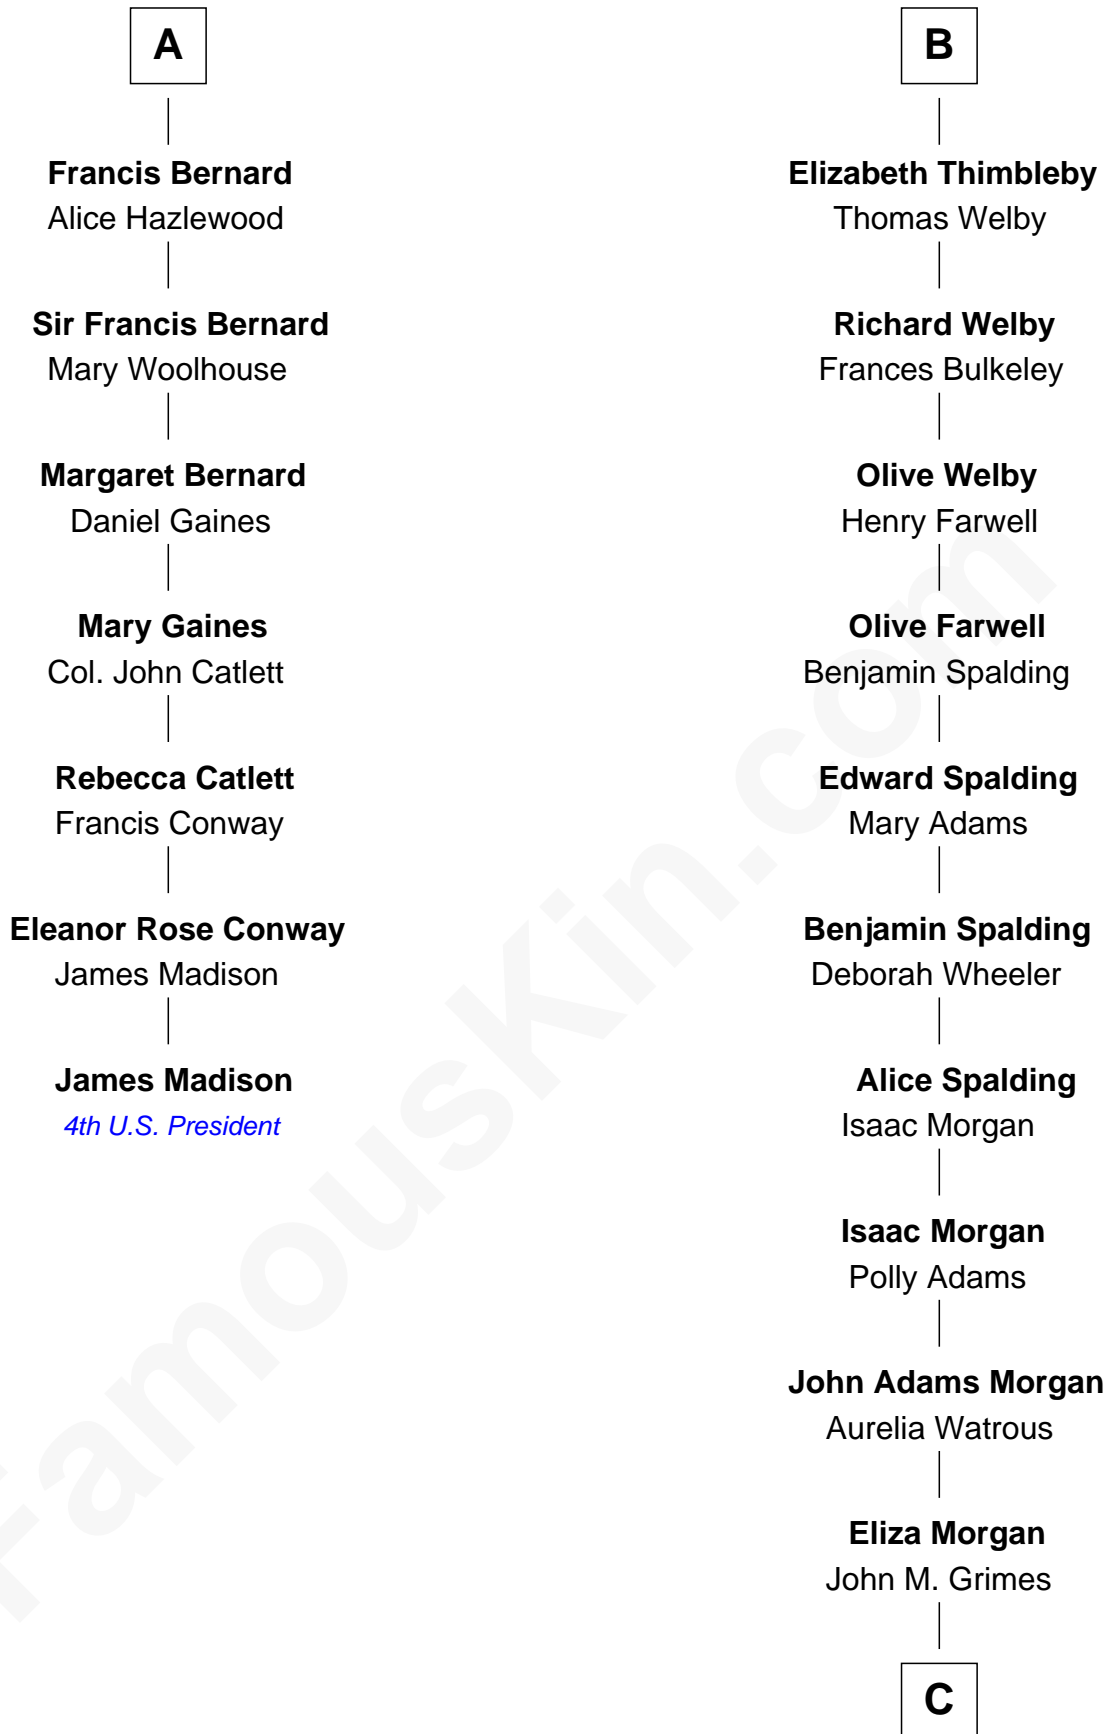

FamousKin.com Relationship Chart of

James Madison

4th U.S. President

13th cousin 8 times removed of

Linda Hamilton

TV and Movie Actress

Ralph de Stafford

Margaret de Audley

John Bernard
Cecily Muscote

A

Beatrice de Stafford
Thomas de Ros

Margaret de Ros
Sir Reynold Grey

Margaret Grey
Sir William Bonville

Elizabeth Bonville
William Talboys

Sir Robert Talboys
Elizabeth Heron

Maud Talboys
Sir Robert Tyrwhit

Katharine Tyrwhit
Sir Richard Thimbleby

B

C

Aurelia Morgan Grimes

Stephen P. Holt

Taylor Holt

Frances Kyle

Dr. Richard Huckstep Holt