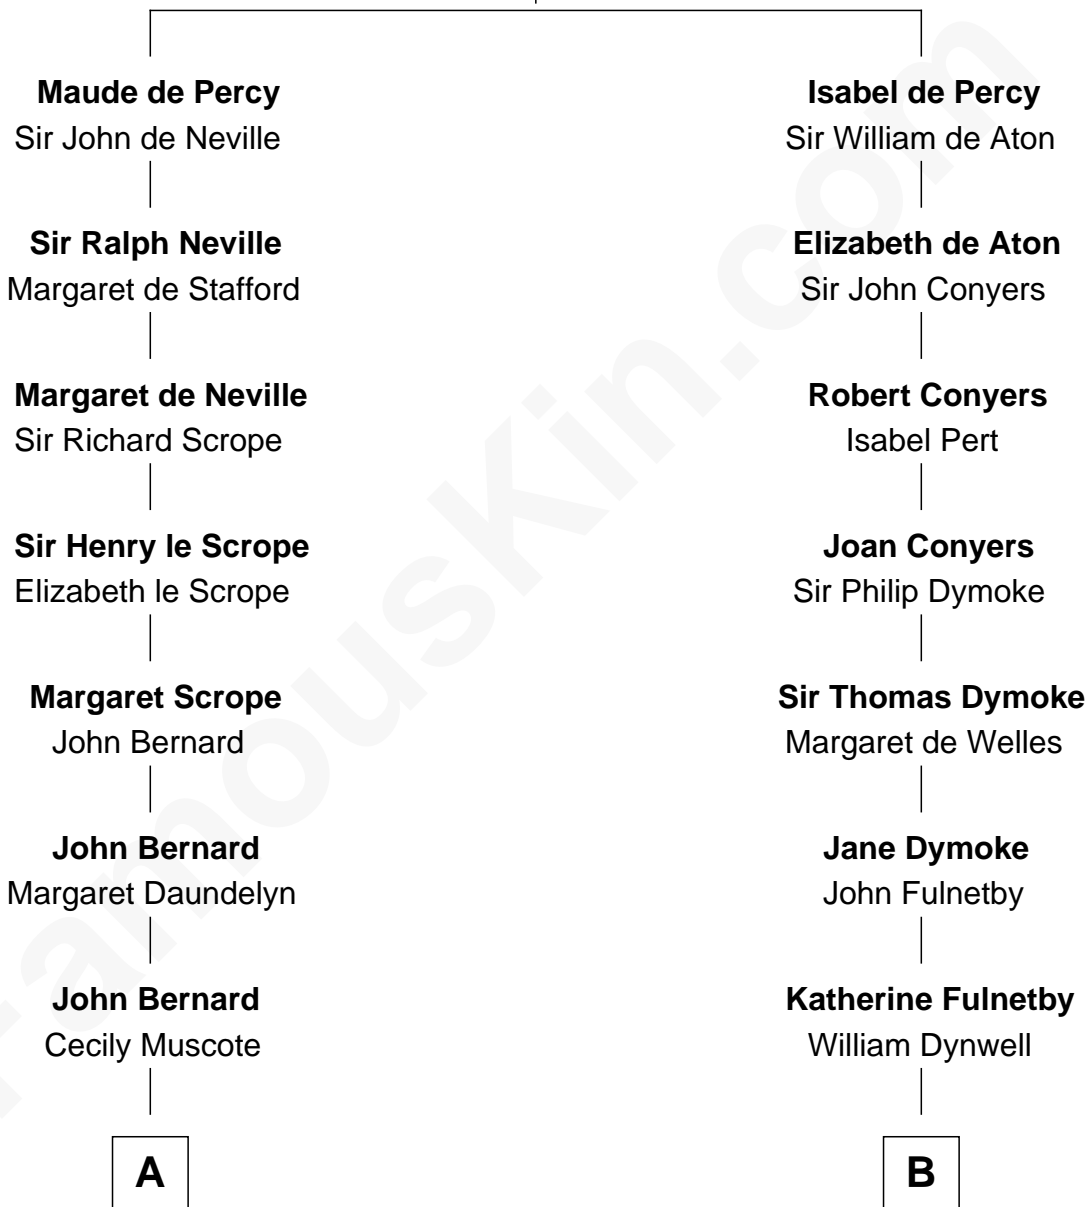

# FamousKin.com Relationship Chart of

**James Madison**

*4th U.S. President*

13th cousin 8 times removed of

**Linda Hamilton**

*TV and Movie Actress*

**Sir Henry de Percy**

*Idoine de Clifford*

**C**

**Stephen P. Holt**  
Aurelia Morgan Grimes

**Taylor Holt**  
Frances Kyle

**Dr. Richard Huckstep Holt**  
Mildred Alberta Derby

**Barbara Kyle Holt**  
Dr. Carroll Stanford Hamilton

**Linda Hamilton**  
*TV and Movie Actress*