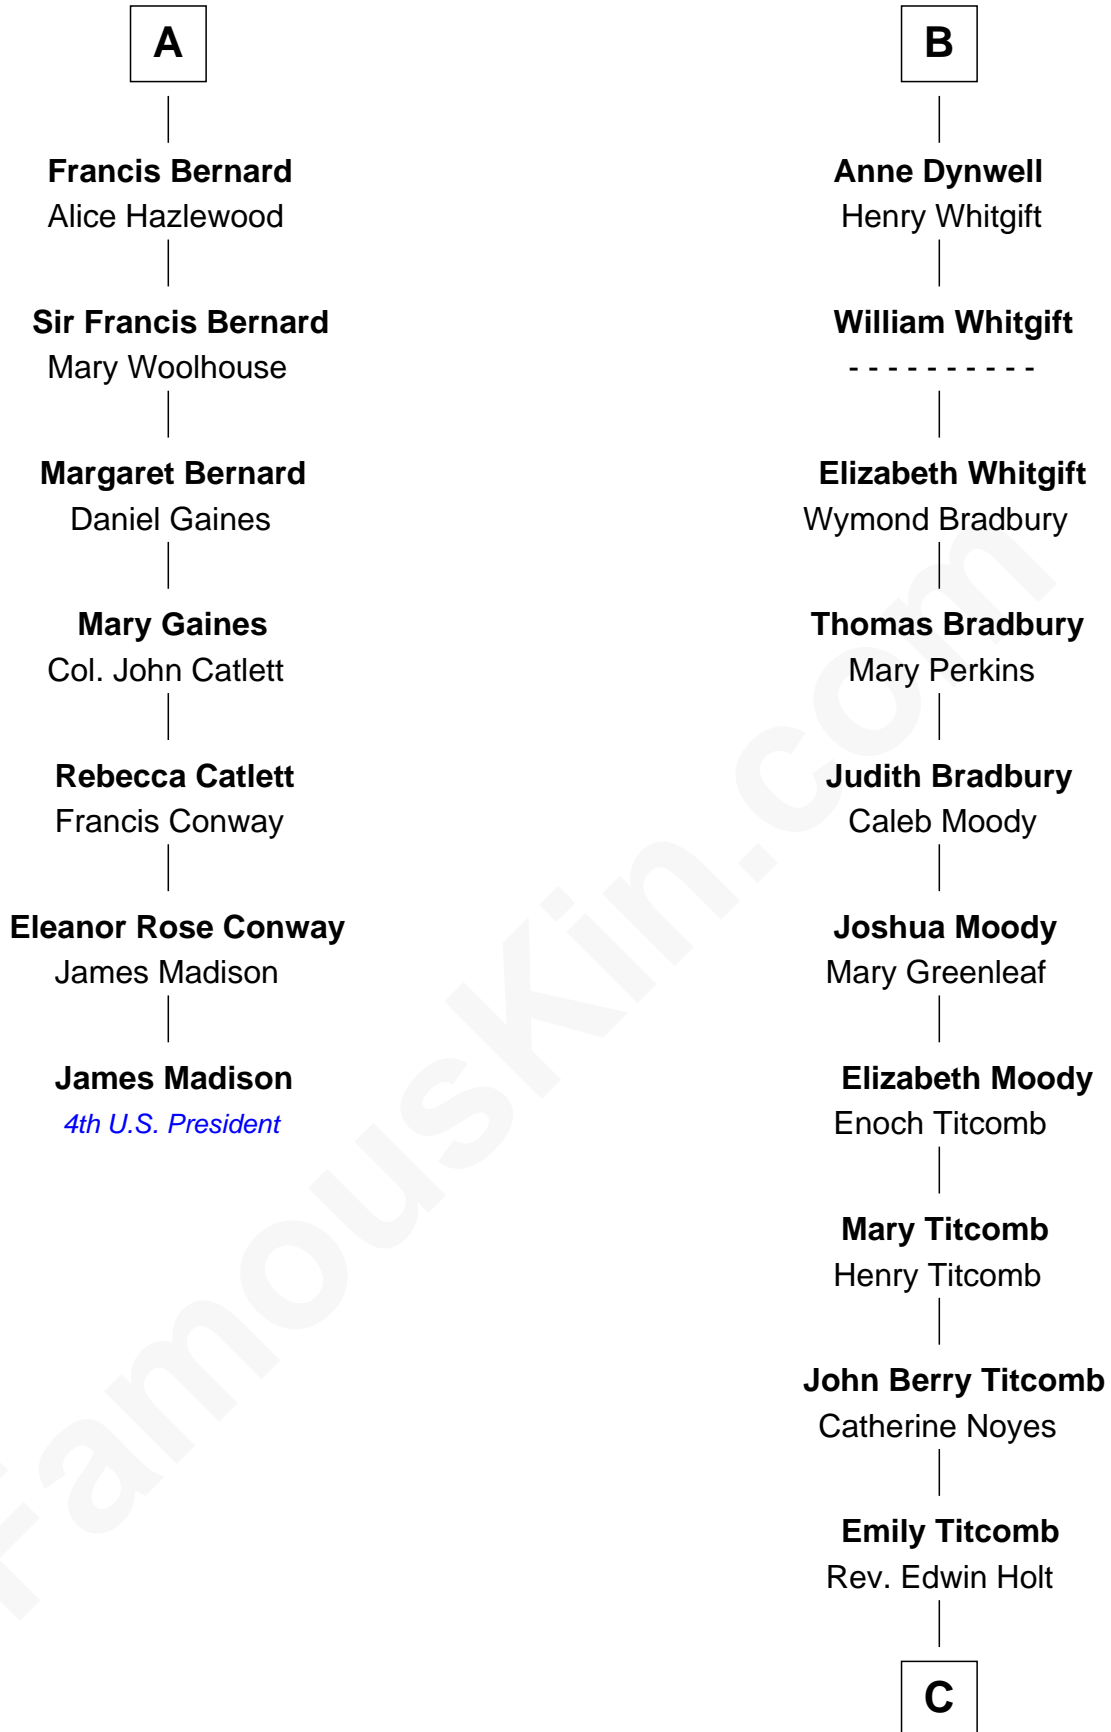

# FamousKin.com Relationship Chart of

**James Madison**

*4th U.S. President*

13th cousin 8 times removed of

**Linda Hamilton**

*TV and Movie Actress*

**Sir Henry de Percy**

*Idoine de Clifford*

**C**

**Stephen P. Holt**  
Aurelia Morgan Grimes

**Taylor Holt**  
Frances Kyle

**Dr. Richard Huckstep Holt**  
Mildred Alberta Derby

**Barbara Kyle Holt**  
Dr. Carroll Stanford Hamilton

**Linda Hamilton**  
*TV and Movie Actress*