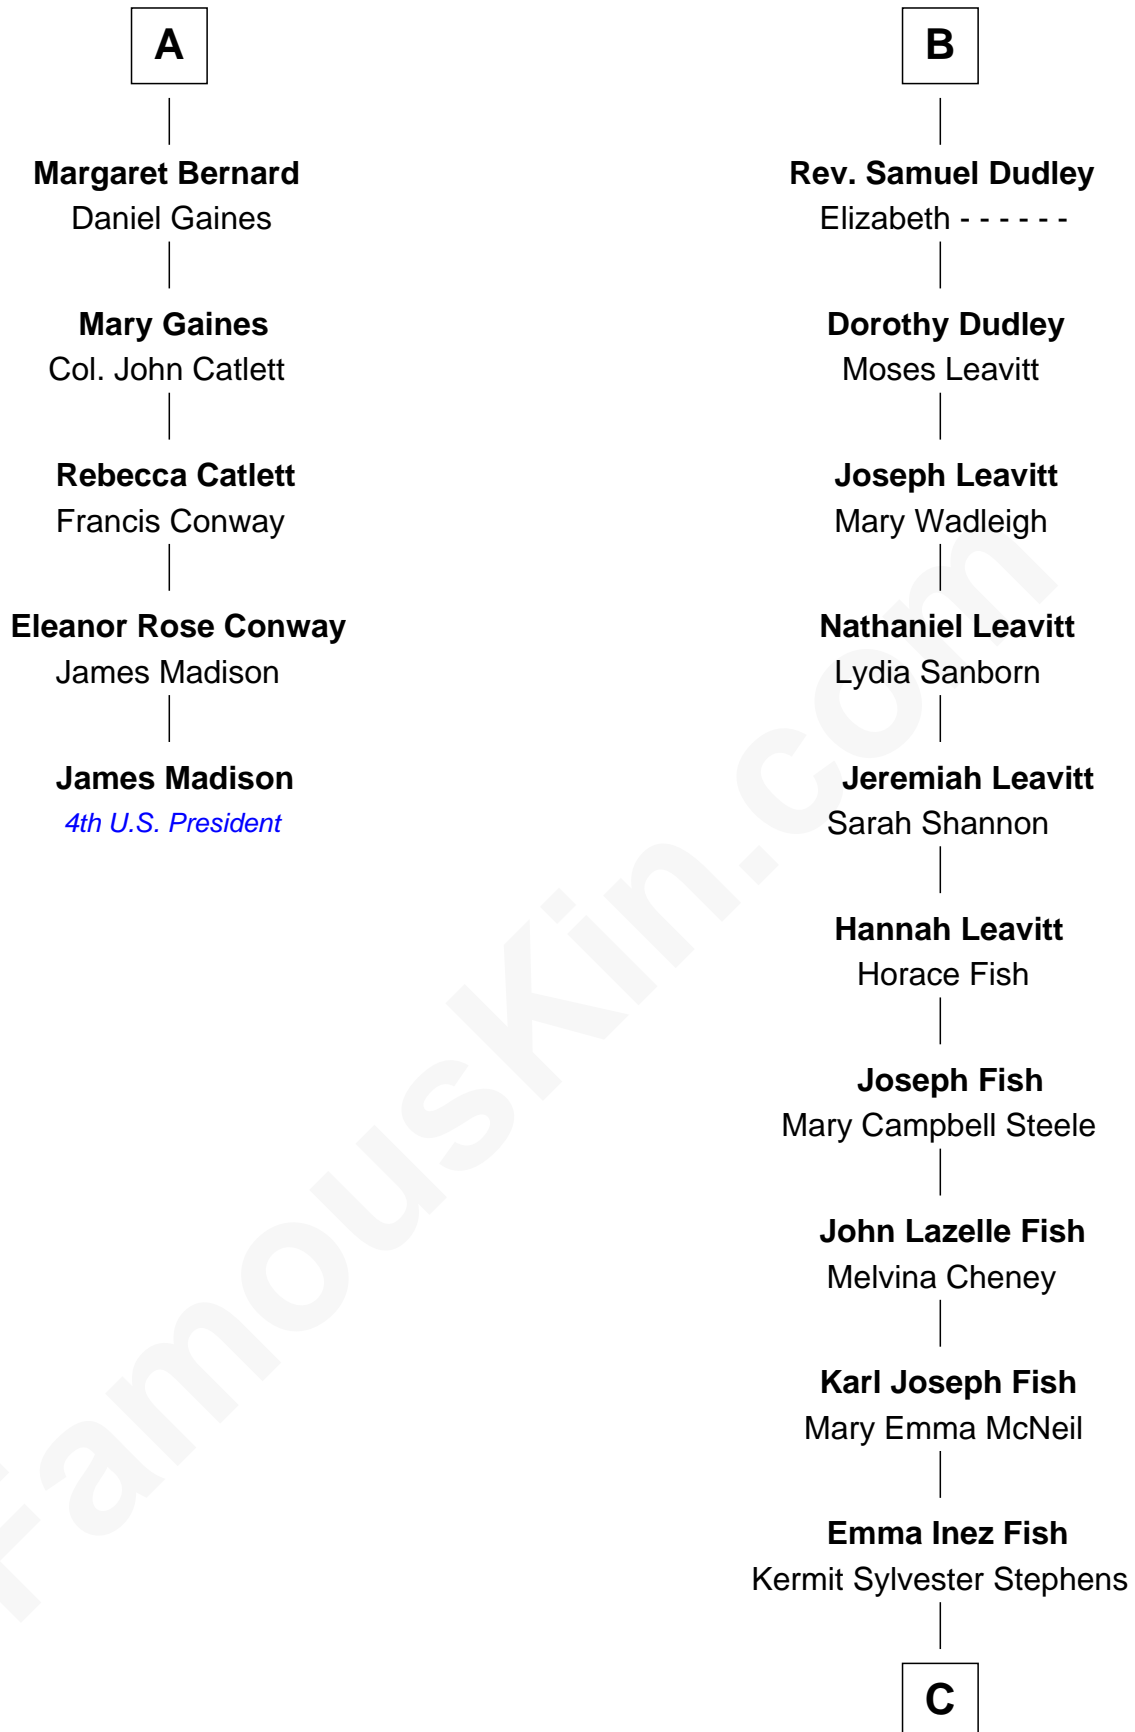

FamousKin.com Relationship Chart of

James Madison

4th U.S. President

11th cousin 7 times removed of

Keri Russell

TV and Movie Actress

C

Stephanie Stephens

David Harold Russell

Keri Russell

TV and Movie Actress

FamousKin.com