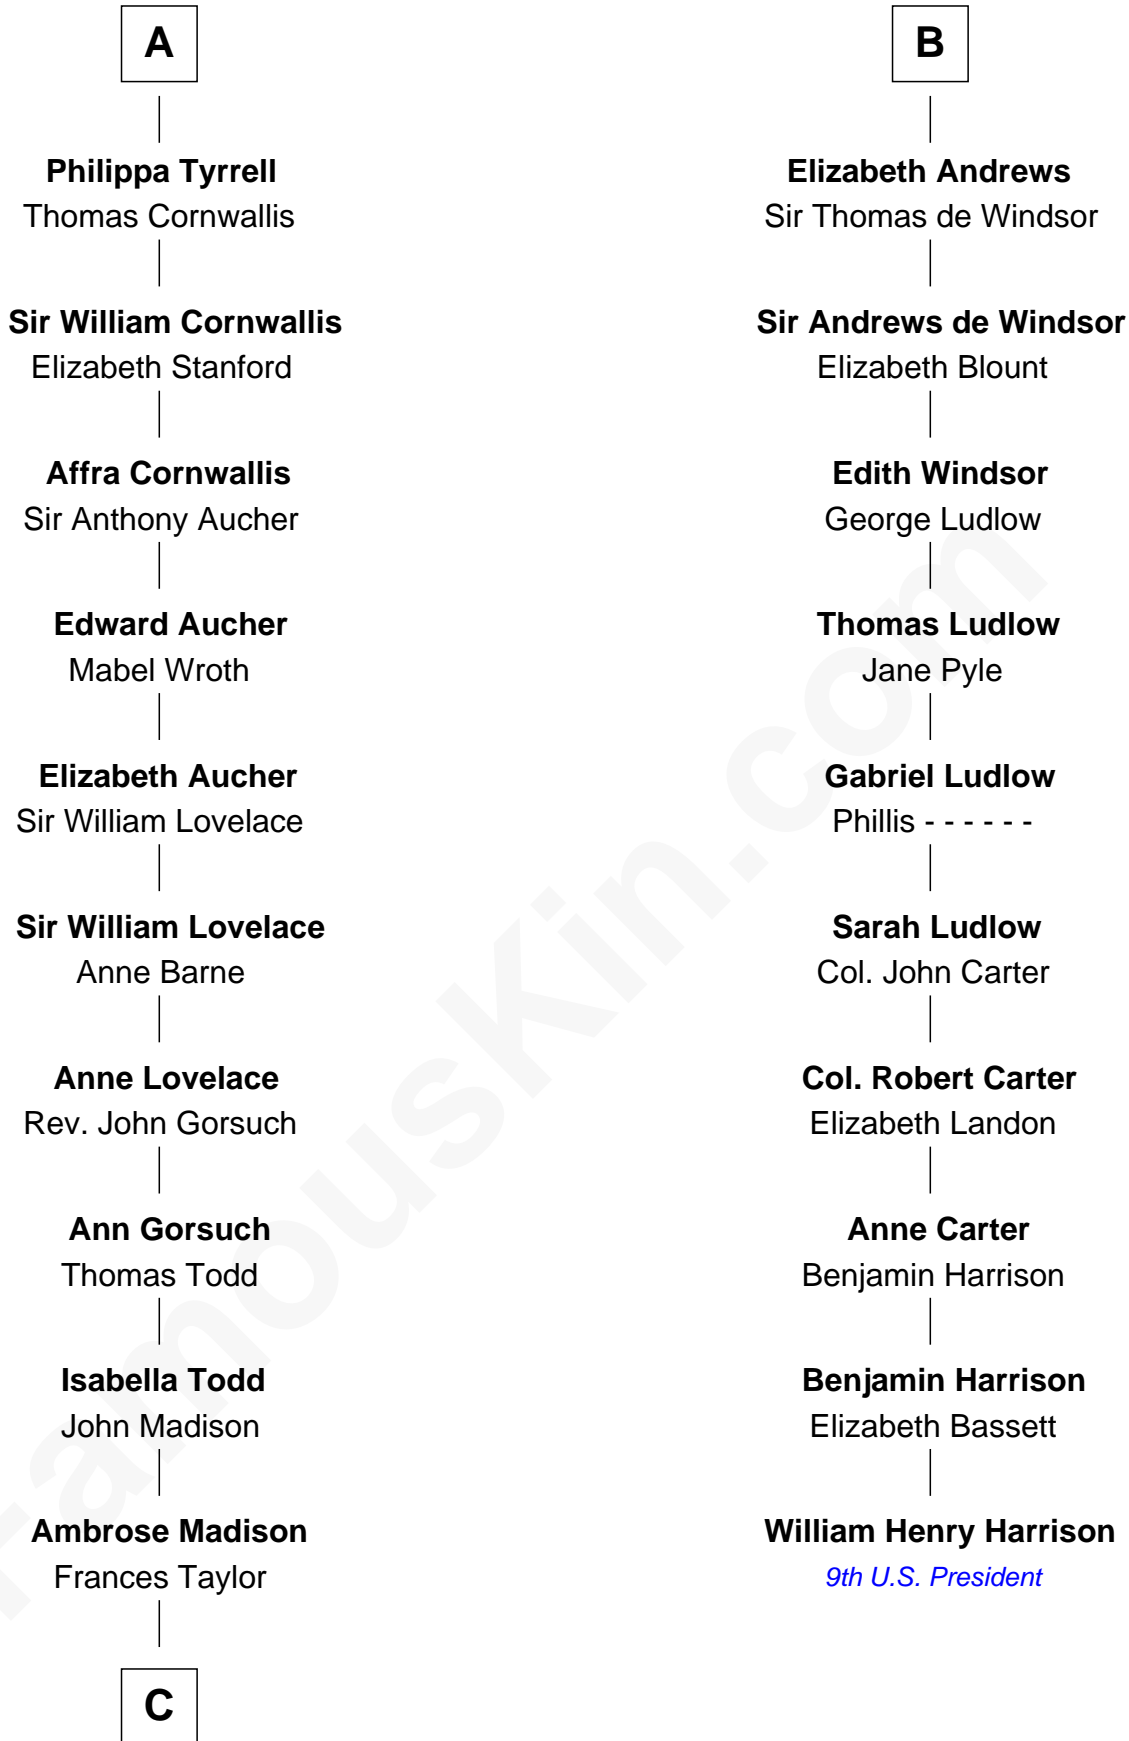

# FamousKin.com Relationship Chart of

**James Madison**

*4th U.S. President*

16th cousin 2 times removed of

**William Henry Harrison**

*9th U.S. President*

**Sir Hugh le Despencer**

Aveline Basset

**Sir Hugh le Despencer**

Isabella de Beauchamp

**Hugh le Despencer**

Eleanor de Clare

**Isabel le Despencer**

Richard Fitzalan

**Sir Edmund Fitzalan**

Sibyl de Montagu

Catherine de Beaumont

**Elizabeth Luttrell**

John Stratton

**Elizabeth Stratton**

John Andrews

**B**

**C**

James Madison  
Eleanor Rose Conway

James Madison  
*4th U.S. President*

FamousKin.com