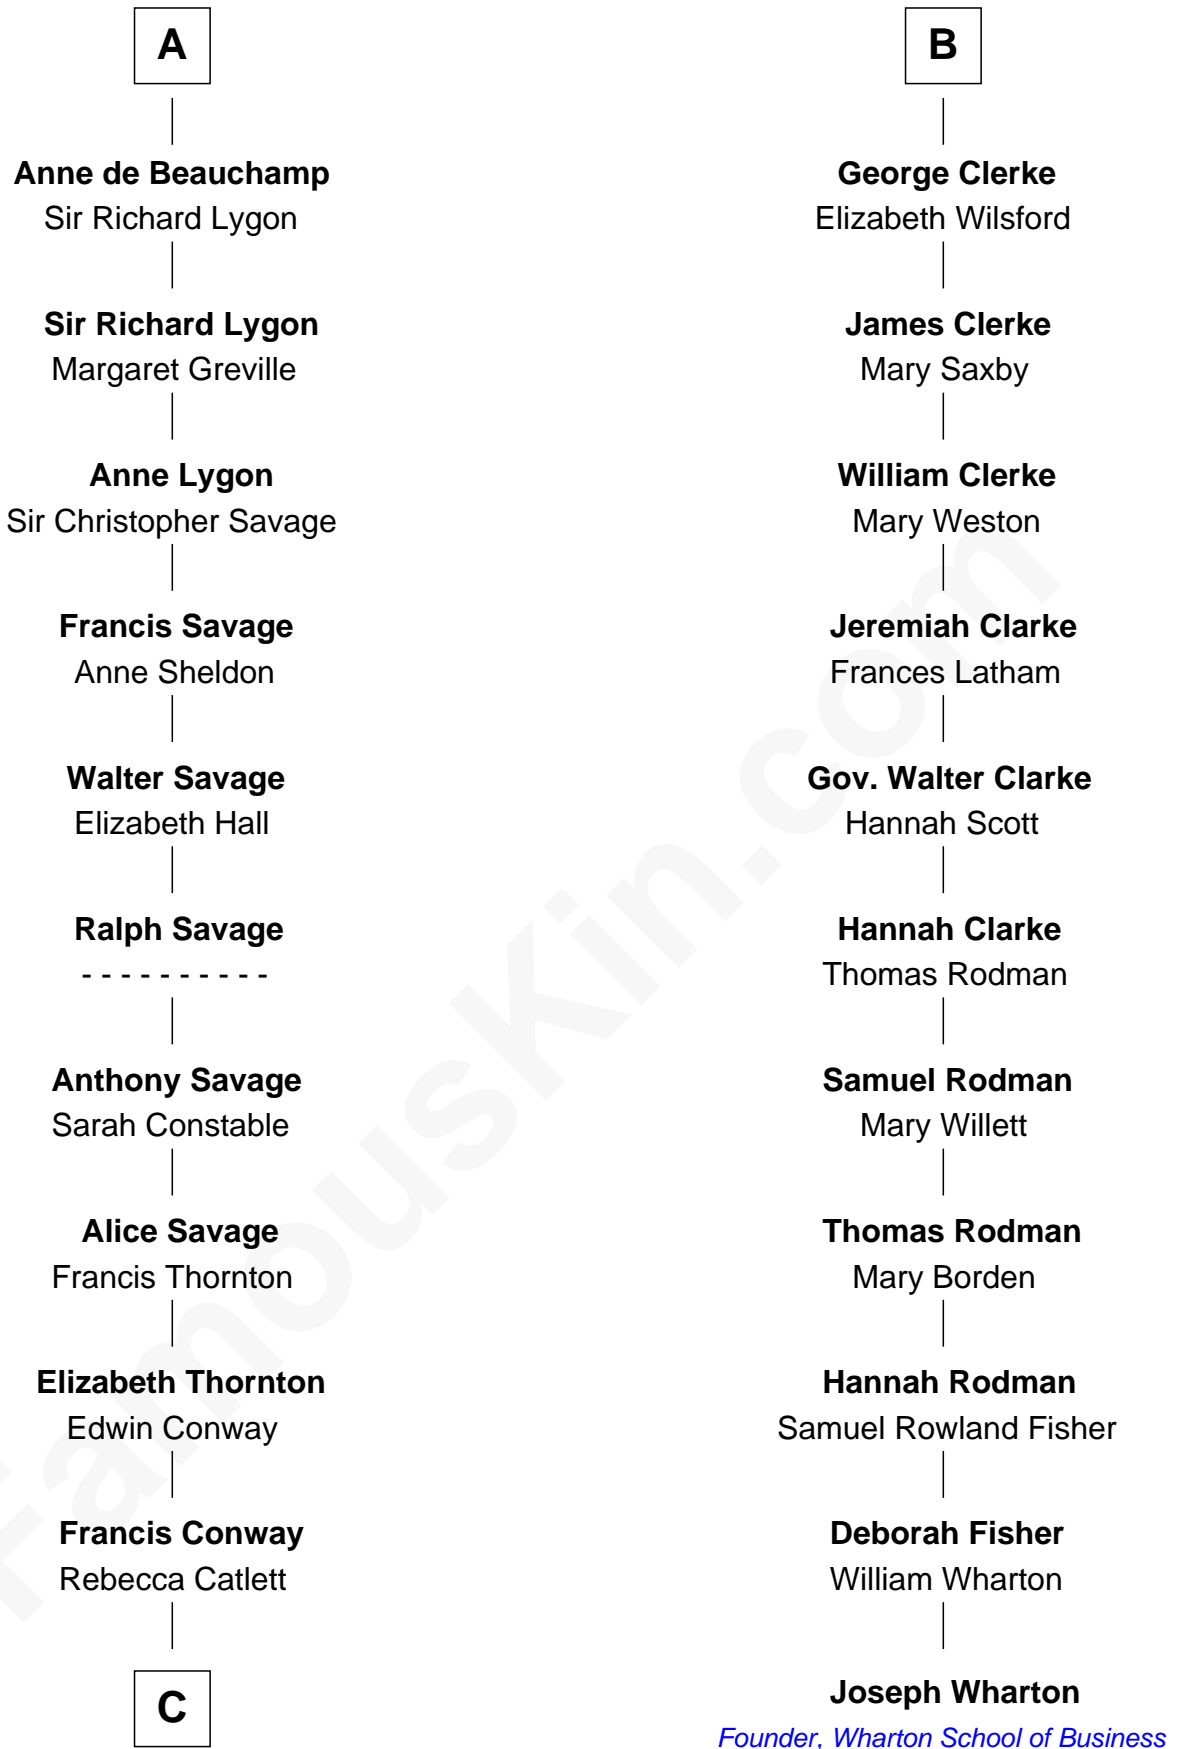

# FamousKin.com Relationship Chart of

**James Madison**

*4th U.S. President*

17th cousin 1 time removed of

**Joseph Wharton**

*Founder of the Wharton School of Business*

**John de Botetourte**

Maud FitzThomas

**Sir Humphrey Stafford**  
Eleanor Aylesbury

**Elizabeth Stafford**  
Sir Richard de Beauchamp

**A**

**Thomas de Botetourte**  
Joan de Somery

**John de Botetourte**  
Joyce la Zouche de Mortimer

**Joyce de Botetourte**  
Sir Baldwin Freville

**Sir Baldwin Freville**  
Maude le Scrope

**Elizabeth Freville**  
Sir Thomas Ferrers

**Sir Henry Ferrers**  
Margaret Heckstall

**Elizabeth Ferrers**  
James Clerke

**B**

**C**

—  
**Eleanor Rose Conway**