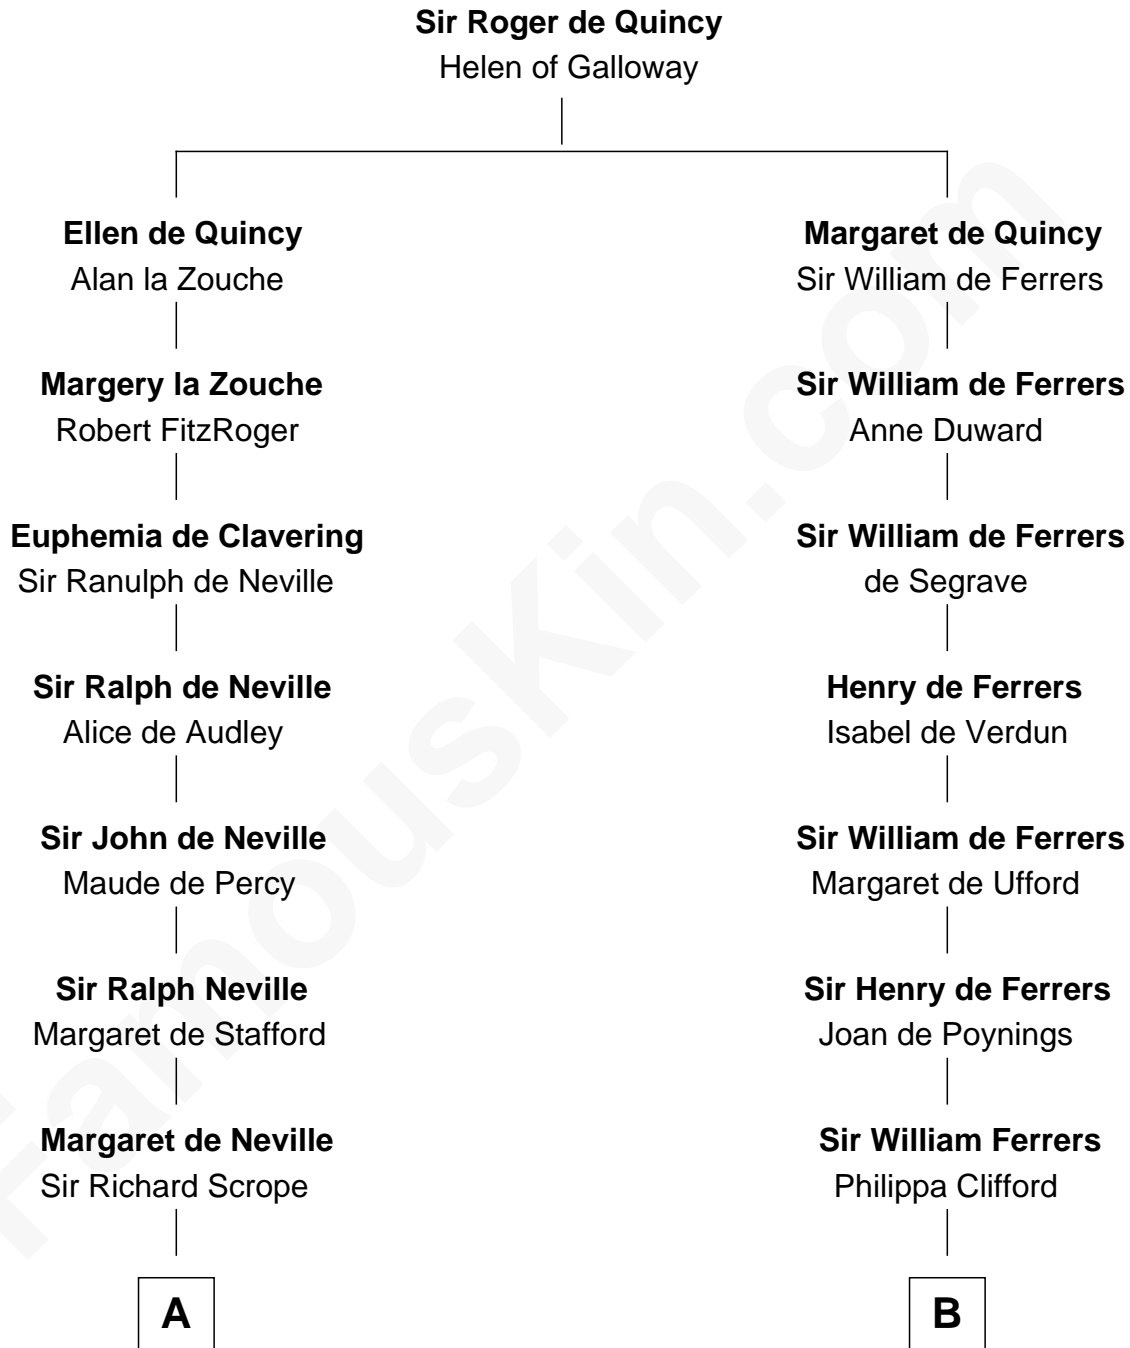

# FamousKin.com Relationship Chart of

**James Madison**

*4th U.S. President*

17th cousin 3 times removed of

**Joseph Wharton**

*Founder of the Wharton School of Business*

C

**Thomas Rodman**

Mary Borden

**Hannah Rodman**

Samuel Rowland Fisher

**Deborah Fisher**

William Wharton

**Joseph Wharton**

*Founder, Wharton School of Business*

FamousKin.com