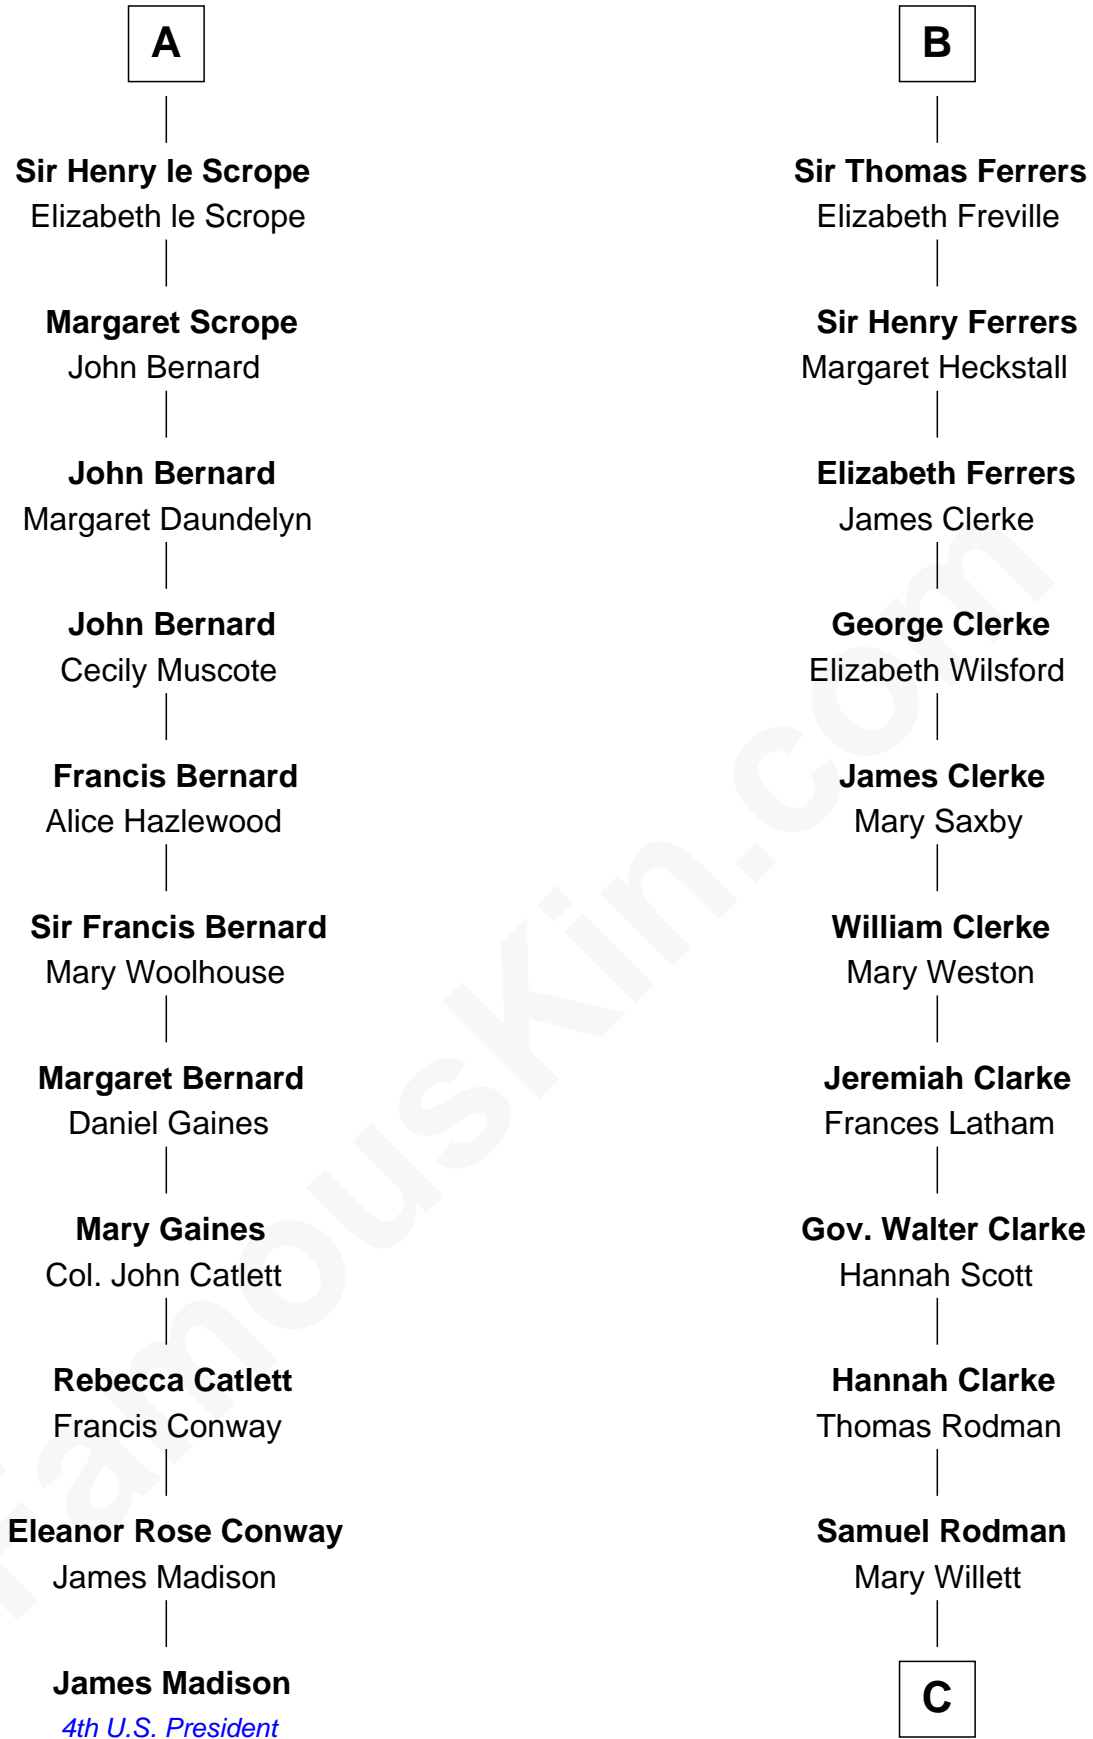

# FamousKin.com Relationship Chart of

**James Madison**

*4th U.S. President*

17th cousin 3 times removed of

**Joseph Wharton**

*Founder of the Wharton School of Business*

C

**Thomas Rodman**

Mary Borden

**Hannah Rodman**

Samuel Rowland Fisher

**Deborah Fisher**

William Wharton

**Joseph Wharton**

*Founder, Wharton School of Business*

FamousKin.com