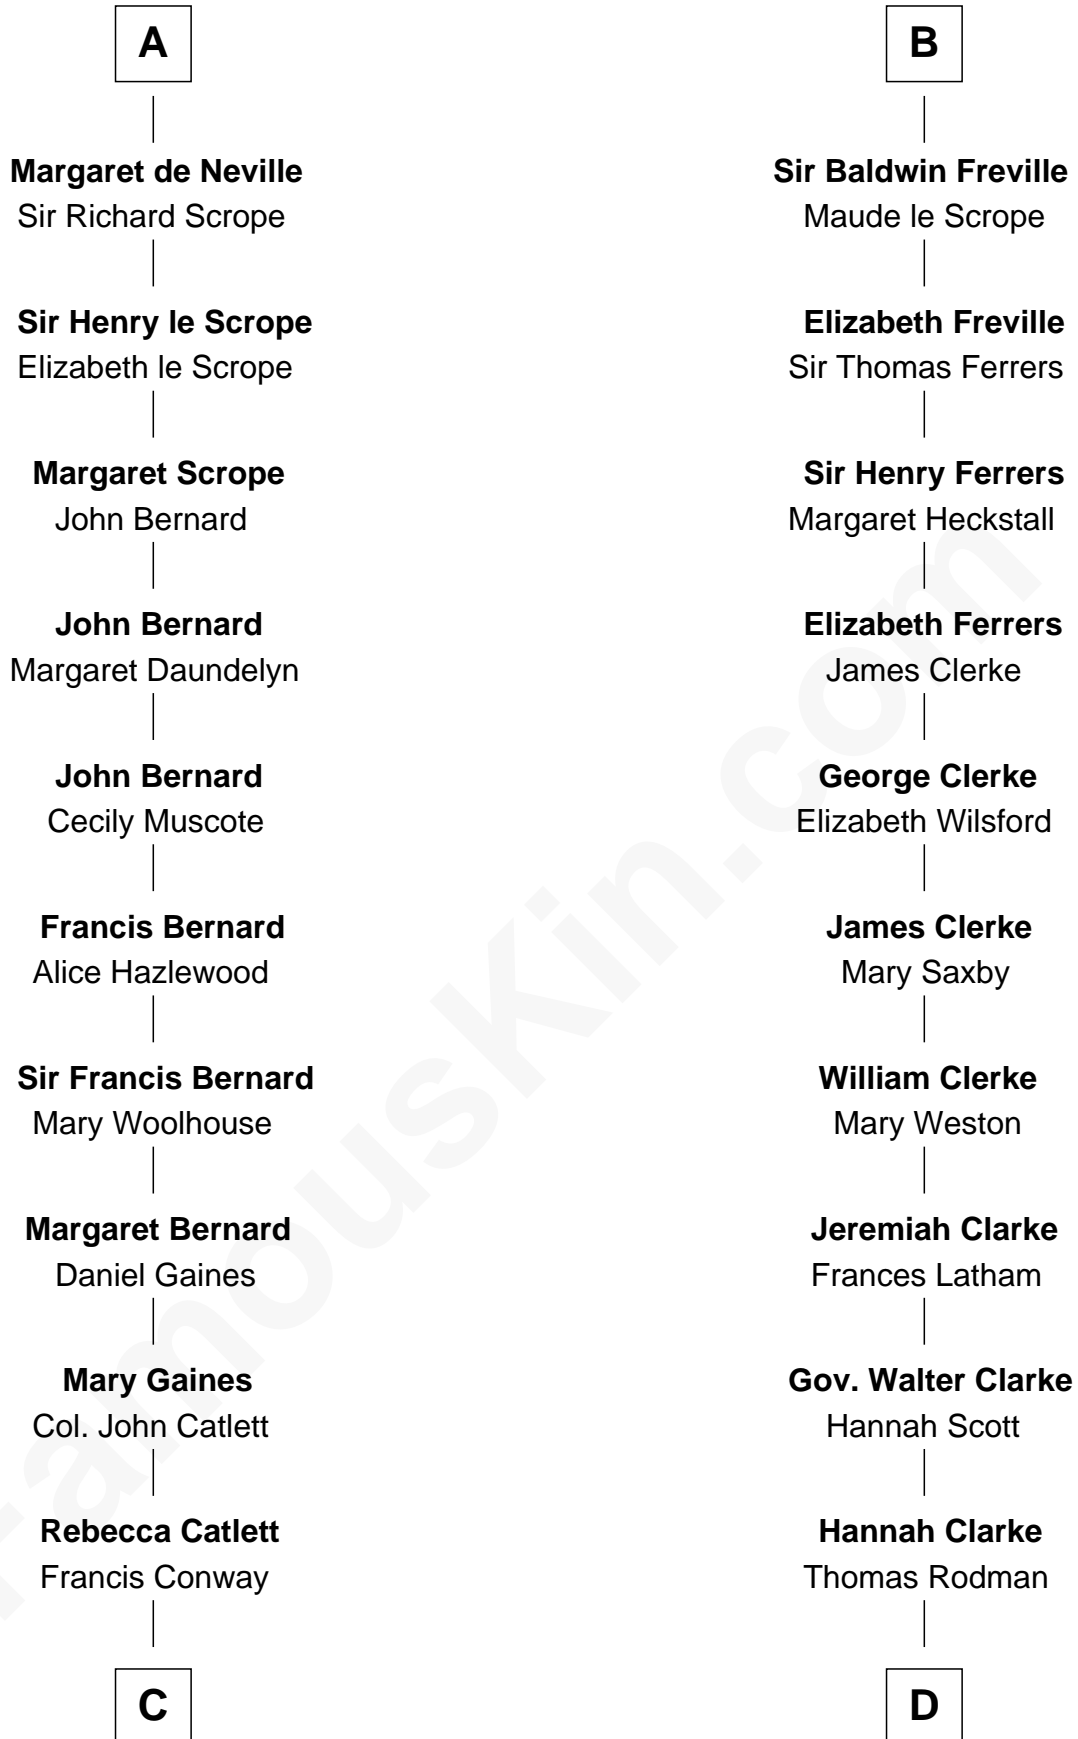

FamousKin.com Relationship Chart of

James Madison

4th U.S. President

18th cousin 3 times removed of

Joseph Wharton

Founder of the Wharton School of Business

William FitzPatrick

Eleonore de Vitre

C

Eleanor Rose Conway

James Madison

James Madison

4th U.S. President

D

Samuel Rodman

Mary Willett

Thomas Rodman

Mary Borden

Hannah Rodman

Samuel Rowland Fisher

Deborah Fisher

William Wharton

Joseph Wharton

Founder, Wharton School of Business