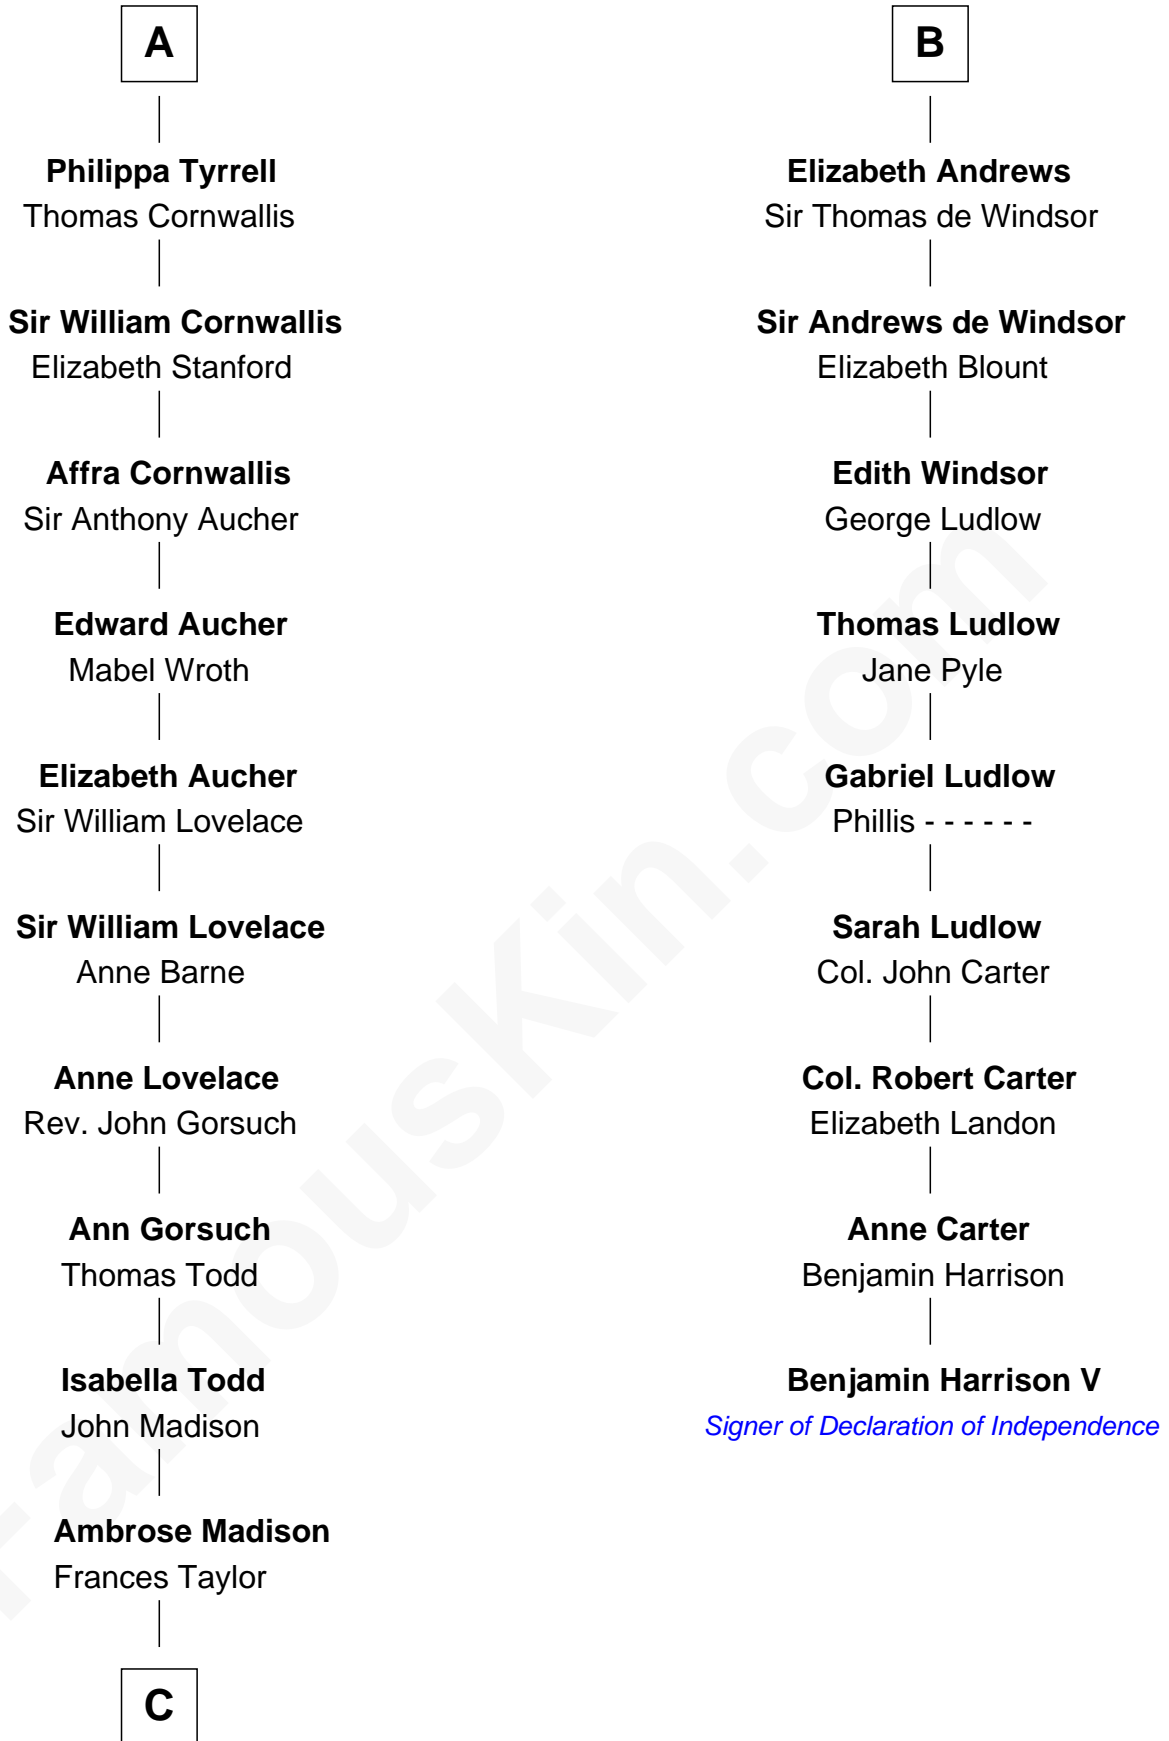

FamousKin.com Relationship Chart of

James Madison

4th U.S. President

15th cousin 3 times removed of

Benjamin Harrison V

Signer of the Declaration of Independence

Sir Hugh le Despencer

Aveline Basset

Catherine de Beaumont

Elizabeth Luttrell

John Stratton

Elizabeth Stratton

John Andrews

B

C

James Madison
Eleanor Rose Conway

James Madison
4th U.S. President

FamousKin.com