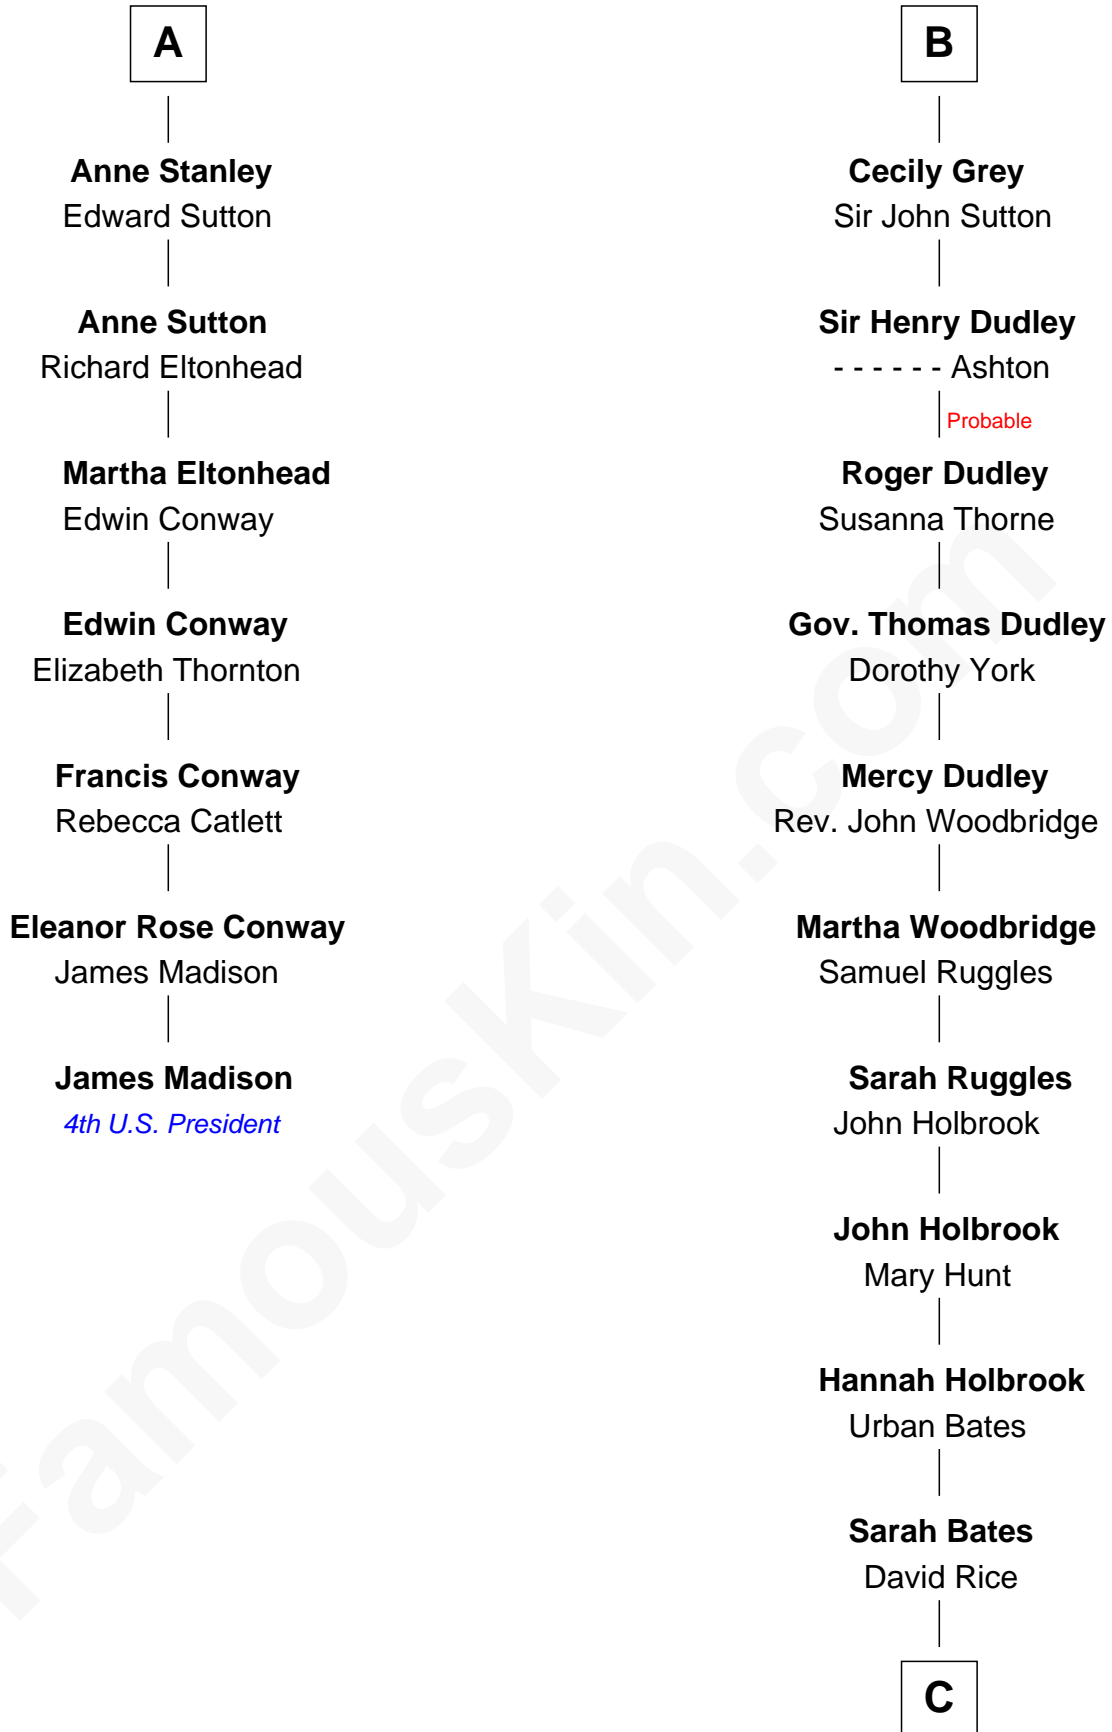

# FamousKin.com Relationship Chart of

**James Madison**

*4th U.S. President*

13th cousin 5 times removed of

**William Marsh Rice**

*Founder of Rice University*

**Sir John de Harington**

Joan - - - - -

C

David Rice

Patty Hall

William Marsh Rice

*Founder of Rice University*

FamousKin.com