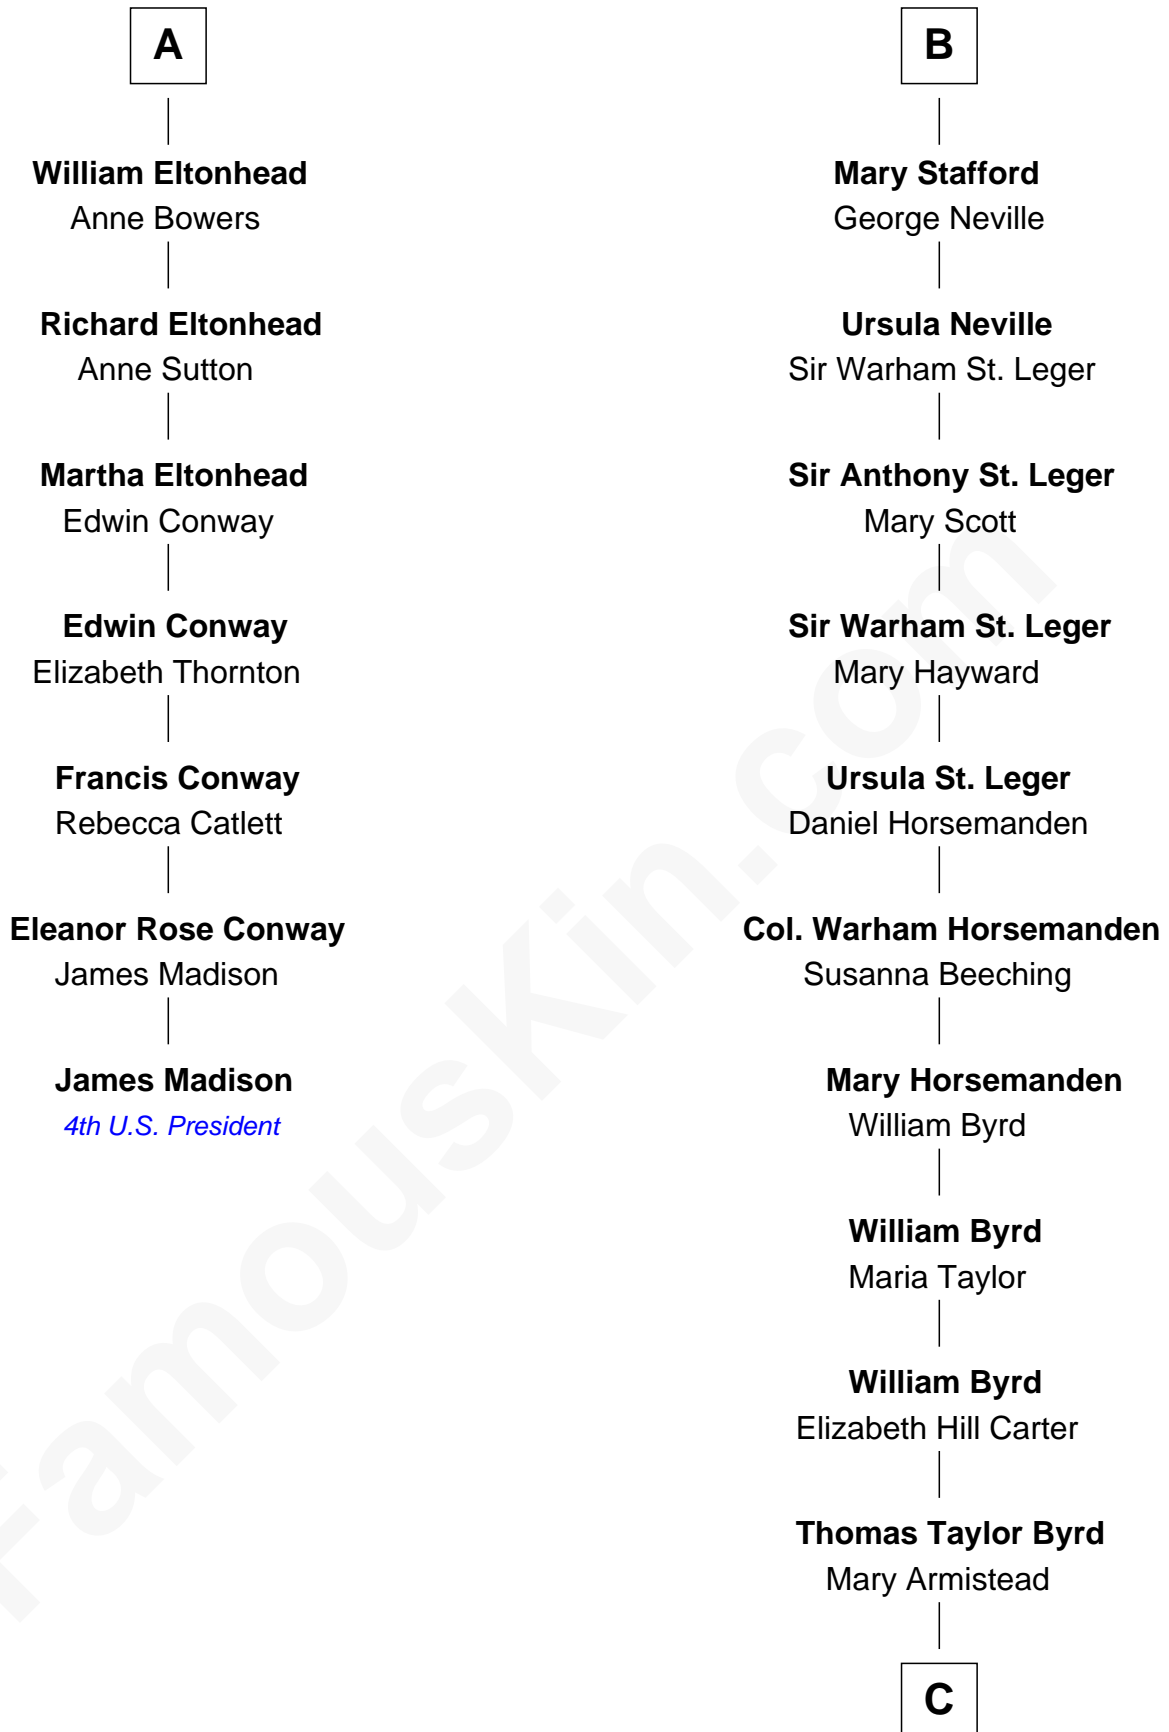

FamousKin.com Relationship Chart of

James Madison

4th U.S. President

13th cousin 7 times removed of

Harry F. Byrd

50th Governor of Virginia

C

Richard Evelyn Byrd

Anne Harrison

Col. William Byrd

Jane Meriwether Rivers

Richard Evelyn Byrd

Eleanor Bolling Flood

Harry F. Byrd

50th Governor of Virginia

FamousKin.com