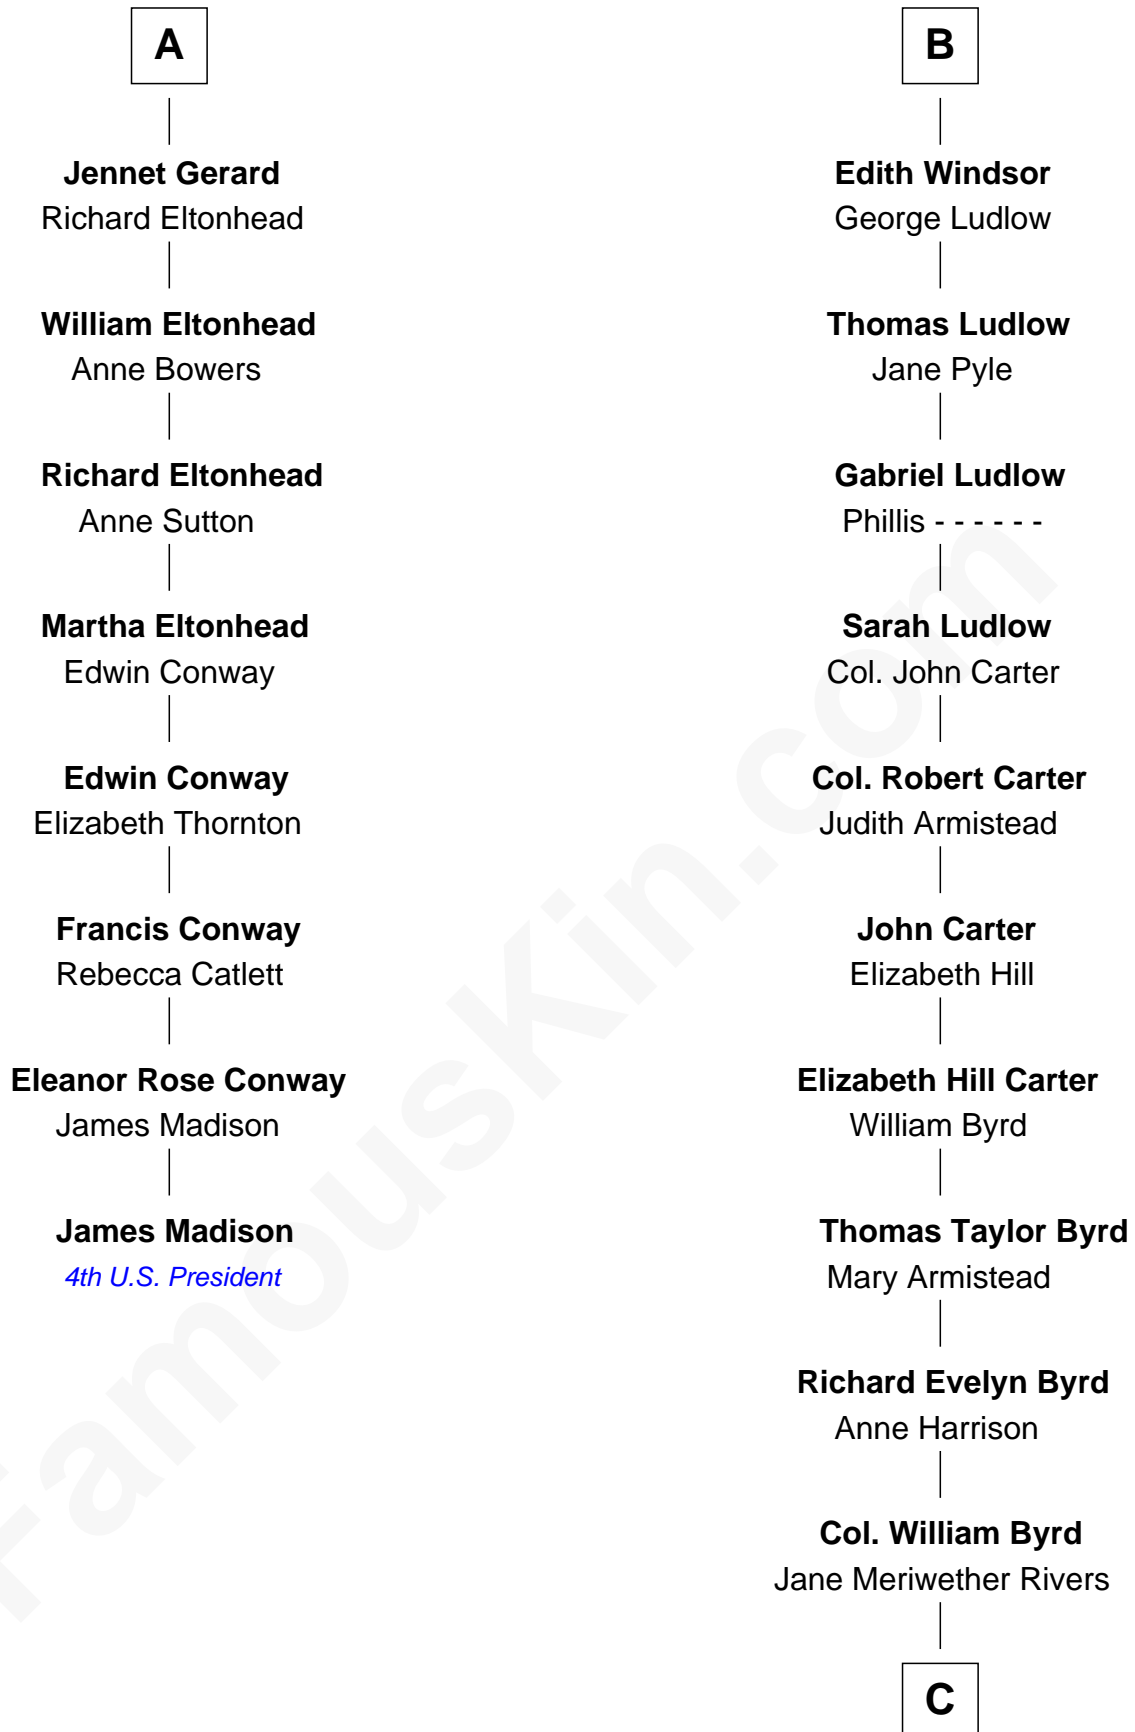

FamousKin.com Relationship Chart of

James Madison

4th U.S. President

14th cousin 4 times removed of

Harry F. Byrd

50th Governor of Virginia

Humphrey de Bohun

Elizabeth Plantagenet

Sir William de Bohun
Elizabeth de Badlesmere

Elizabeth de Bohun
Sir Richard Fitzalan

Elizabeth Fitzalan
Sir Robert Goushill

Joan Goushill
Sir Thomas Stanley

Katherine Stanley
Sir John Savage

Dulcia Savage
Sir Henry Bold

Maud Bold
Thomas Gerard

A

Margaret de Bohun
Sir Hugh de Courtnay

Elizabeth de Courtnay
Sir Andrew Luttrell

Sir Hugh Luttrell
Catherine de Beaumont

Elizabeth Luttrell
John Stratton

Elizabeth Stratton
John Andrews

Elizabeth Andrews
Sir Thomas de Windsor

Sir Andrews de Windsor
Elizabeth Blount

B

C

Richard Evelyn Byrd
Eleanor Bolling Flood

Harry F. Byrd
50th Governor of Virginia

FamousKin.com