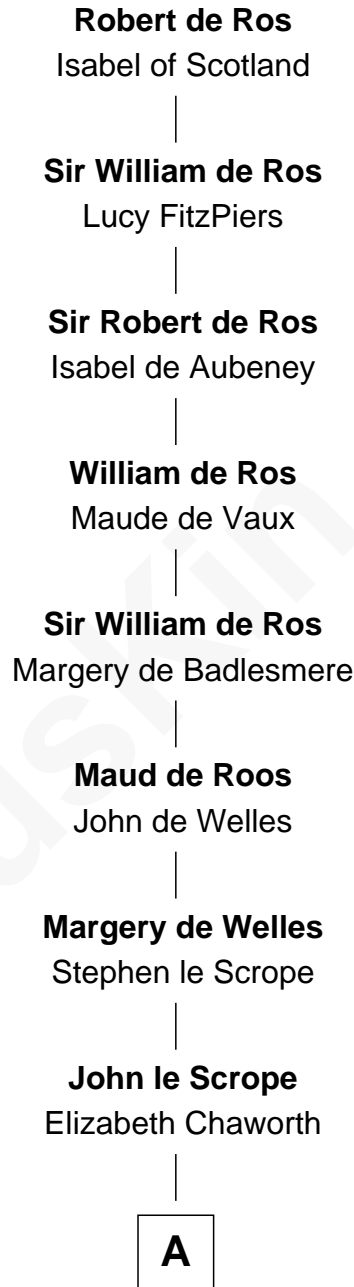

FamousKin.com Relationship Chart of

James Madison

4th U.S. President

16th Great-grandson of

Robert de Ros

Magna Carta Surety

A

Elizabeth le Scrope

Sir Henry le Scrope

Margaret Scrope

John Bernard

John Bernard

Margaret Daundelyn

John Bernard

Cecily Muscote

Francis Bernard

Alice Hazlewood

Sir Francis Bernard

Mary Woolhouse

Margaret Bernard

Daniel Gaines

Mary Gaines

Col. John Catlett

Rebecca Catlett

Francis Conway

Eleanor Rose Conway

James Madison

James Madison

4th U.S. President