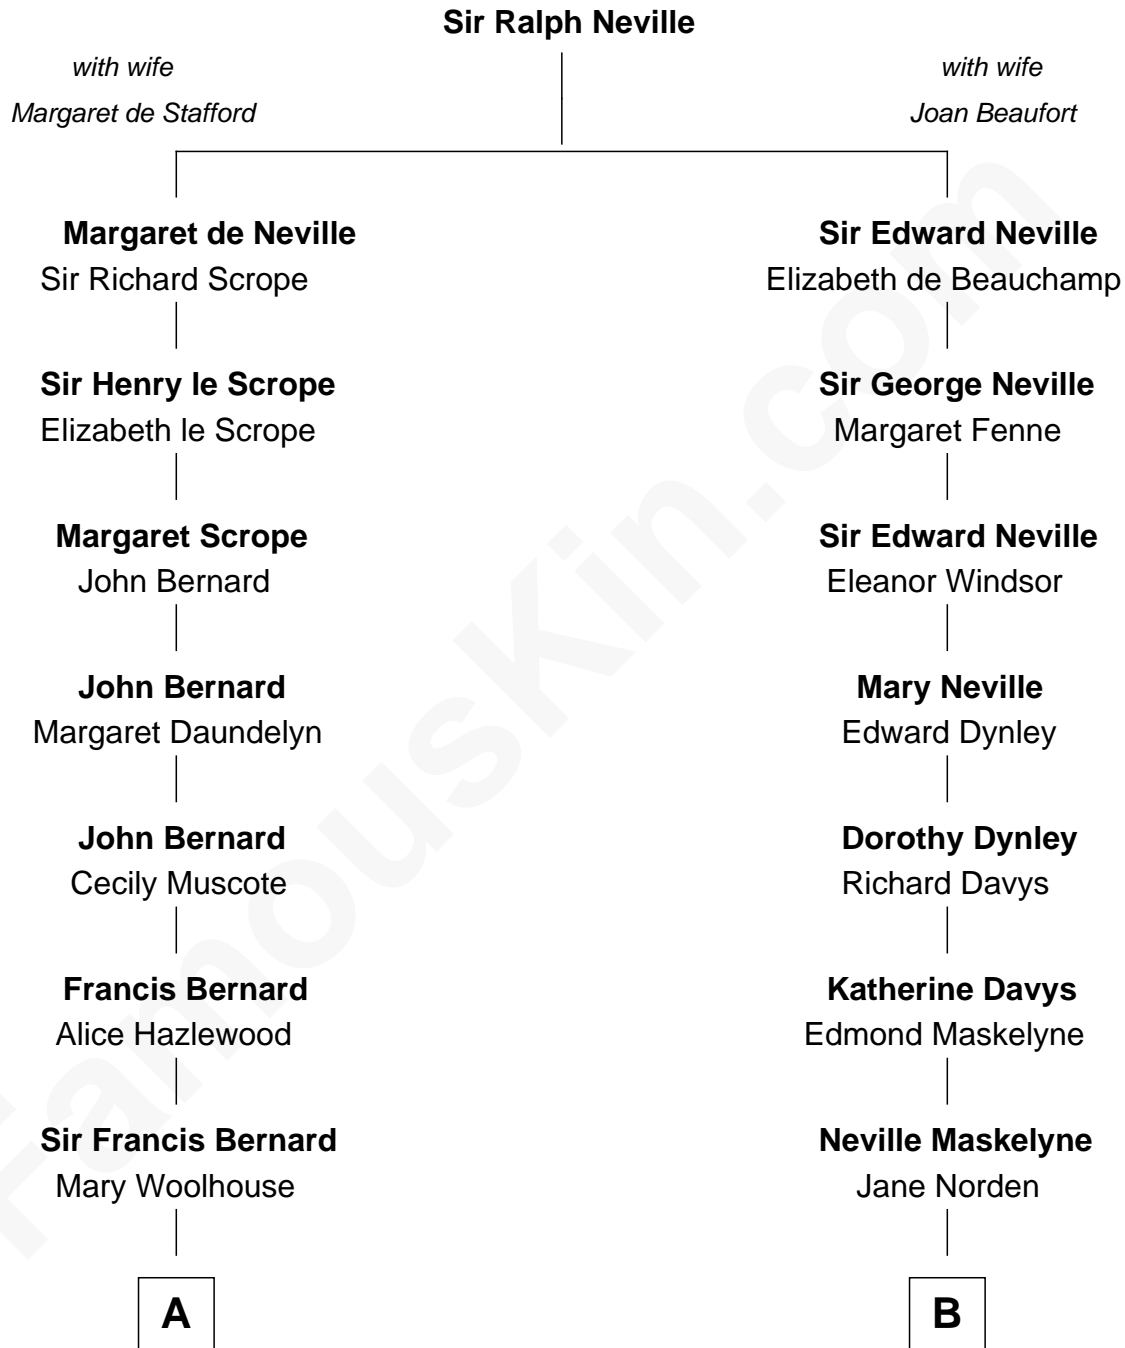

# FamousKin.com Relationship Chart of

**James Madison**

*4th U.S. President*

11th cousin 2 times removed of

**Lytton Strachey**

*Author and Co-Founder of Bloomsbury Group*

**A**

**Margaret Bernard**

Daniel Gaines

**Mary Gaines**

Col. John Catlett

**Rebecca Catlett**

Francis Conway

**Eleanor Rose Conway**

James Madison

**James Madison**