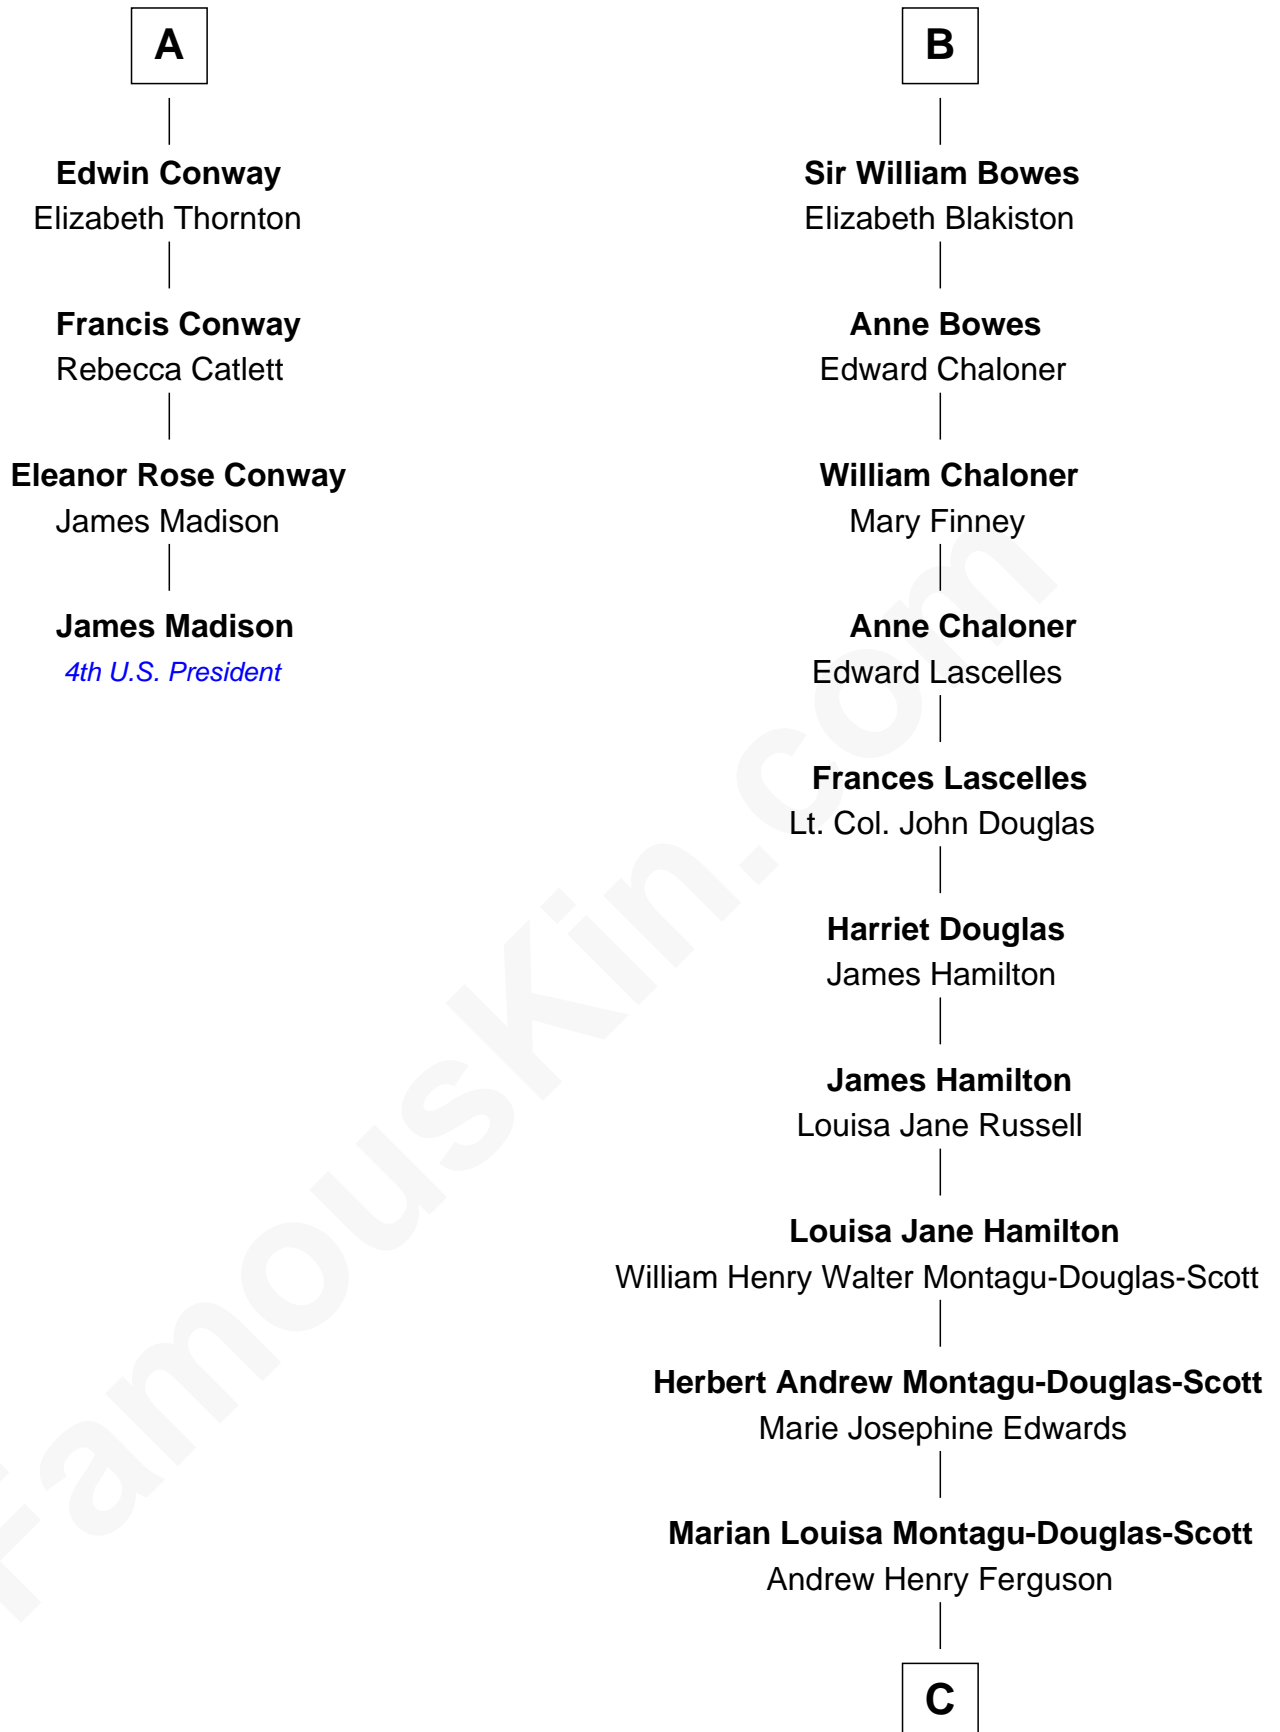

# FamousKin.com Relationship Chart of

**James Madison**

*4th U.S. President*

10th cousin 8 times removed of

**Sarah Ferguson**

*Duchess of York*

**Sir Thomas Stanley**

Joan Goushill

Sir William Troutbeck

**Adam Troutbeck**

Joan Molyneux

**Margaret Troutbeck**

Sir John Talbot

**Sir John Talbot**

Frances Giffard

**Jane Talbot**

Sir George Bowes

**Thomas Bowes**

Anne Warcop

**Thomas Bowes**

Anne Maxton

**B**

**C**

—  
**Ronald Ivor Ferguson**

Susan Mary Wright

—  
**Sarah Ferguson**

*Duchess of York*

FamousKin.com