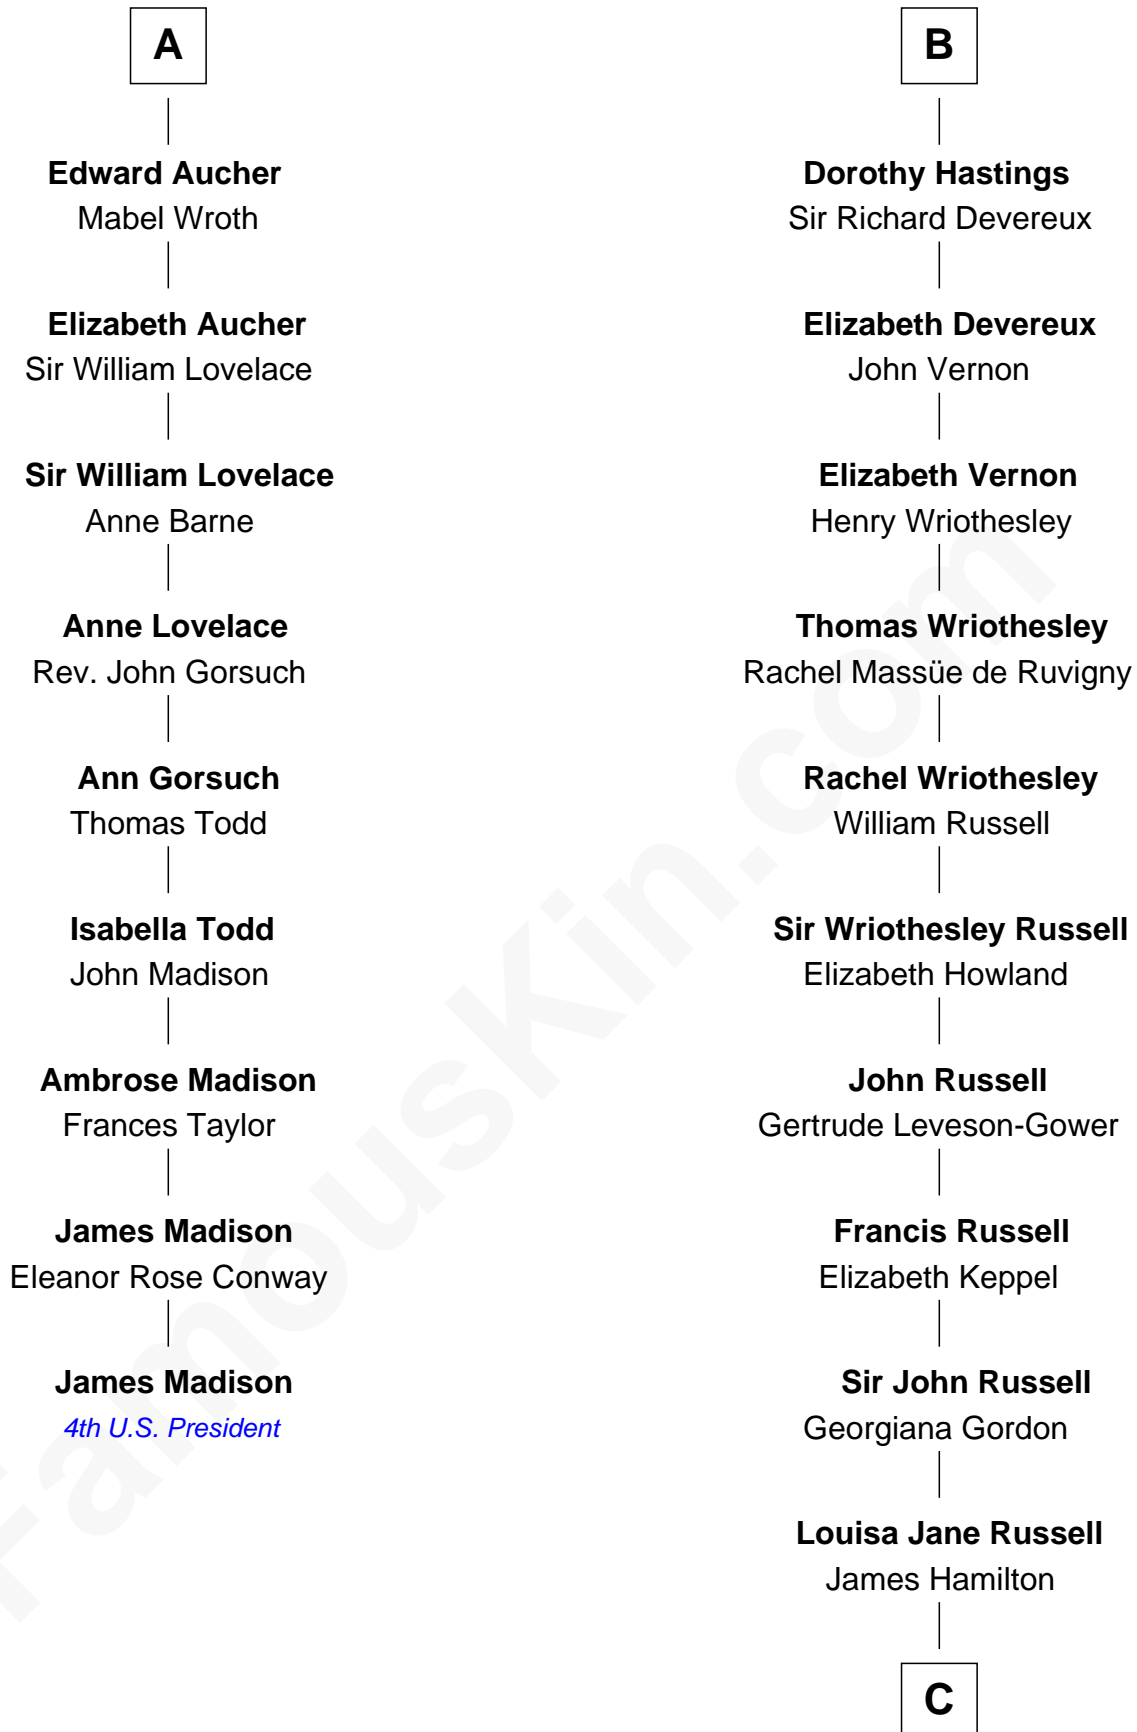

# FamousKin.com Relationship Chart of

**James Madison**

*4th U.S. President*

15th cousin 6 times removed of

**Sarah Ferguson**

*Duchess of York*

**William de Montagu**  
Katherine de Grandison

**Sibyl de Montagu**  
Sir Edmund Fitzalan

**Philippe Fitzalan**  
Sir Richard Sergeaux

**Philippa Sergeaux**  
Sir Robert Pashley

**Anne Pashley**  
Edward Tyrrell

**Philippa Tyrrell**  
Thomas Cornwallis

**Sir William Cornwallis**  
Elizabeth Stanford

**Affra Cornwallis**  
Sir Anthony Aucher

**A**

**Philippa de Montagu**  
Sir Roger de Mortimer

**Edmund Mortimer**  
Philippa Plantagenet

**Elizabeth Mortimer**  
Sir Henry Percy

**Sir Henry Percy**  
Eleanor Neville

**Anne Percy**  
Sir Thomas Hungerford

**Mary Hungerford**  
Sir Edward Hastings

**Sir George Hastings**  
Anne Stafford

**B**

**C**

**Louisa Jane Hamilton**

William Henry Walter Montagu-Douglas-Scott

**Herbert Andrew Montagu-Douglas-Scott**