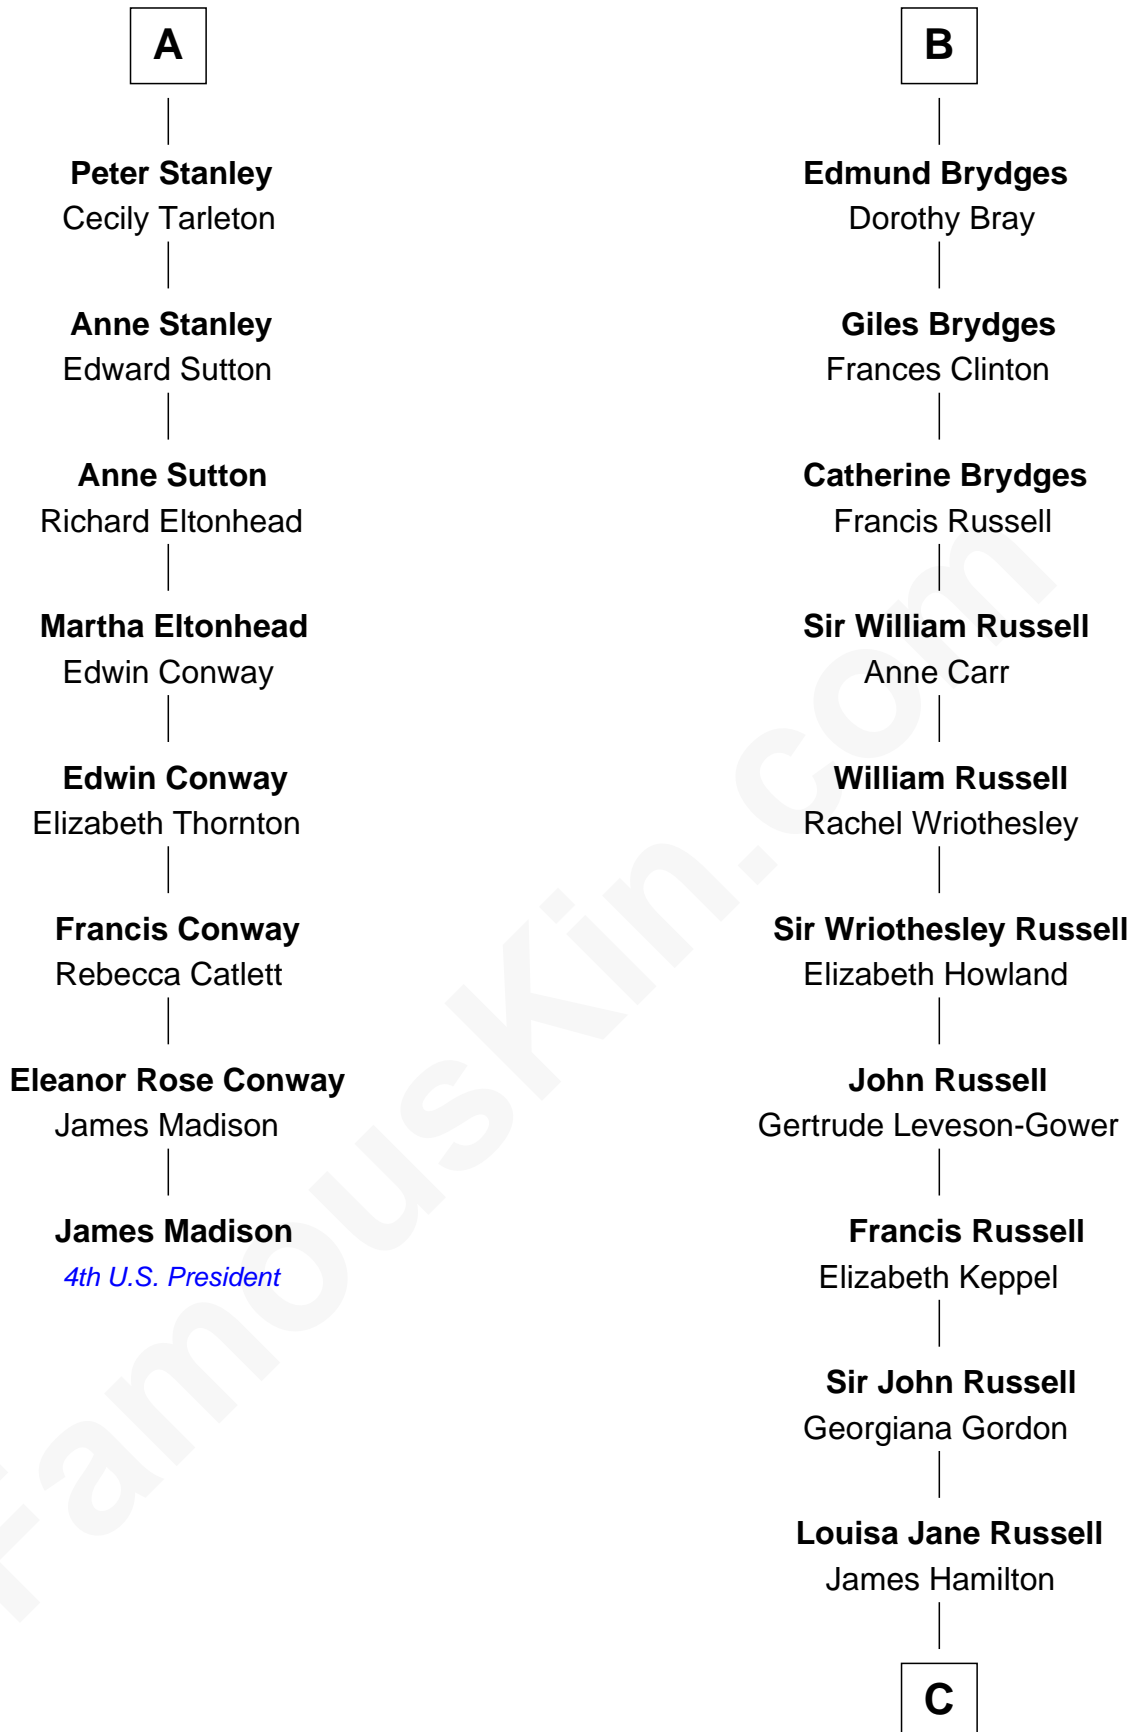

FamousKin.com Relationship Chart of

James Madison

4th U.S. President

14th cousin 7 times removed of

Sarah Ferguson

Duchess of York

Sir Robert de Holland

Maude la Zouche

Maude de Holland
Sir Thomas de Swinnerton

Sir Robert de Swinnerton
Elizabeth de Beke

Maud de Swinnerton
Sir John Savage

Mary Savage
William Stanley

William Stanley
Alice Hoghton

Sir William Stanley
Agnes Grosvenor

Sir William Stanley
Anne Harington

A

Thomas Holand
Joan Plantagenet

John de Holand
Elizabeth of Lancaster

Constance de Holand
Sir John Grey

Sir Edmund Grey
Katherine Percy

Anne Grey
Sir John Grey

Edmund Grey
Florence Hastings

Elizabeth Grey
John Brydges

B

C

Louisa Jane Hamilton

William Henry Walter Montagu-Douglas-Scott

Herbert Andrew Montagu-Douglas-Scott

Marie Josephine Edwards

Marian Louisa Montagu-Douglas-Scott