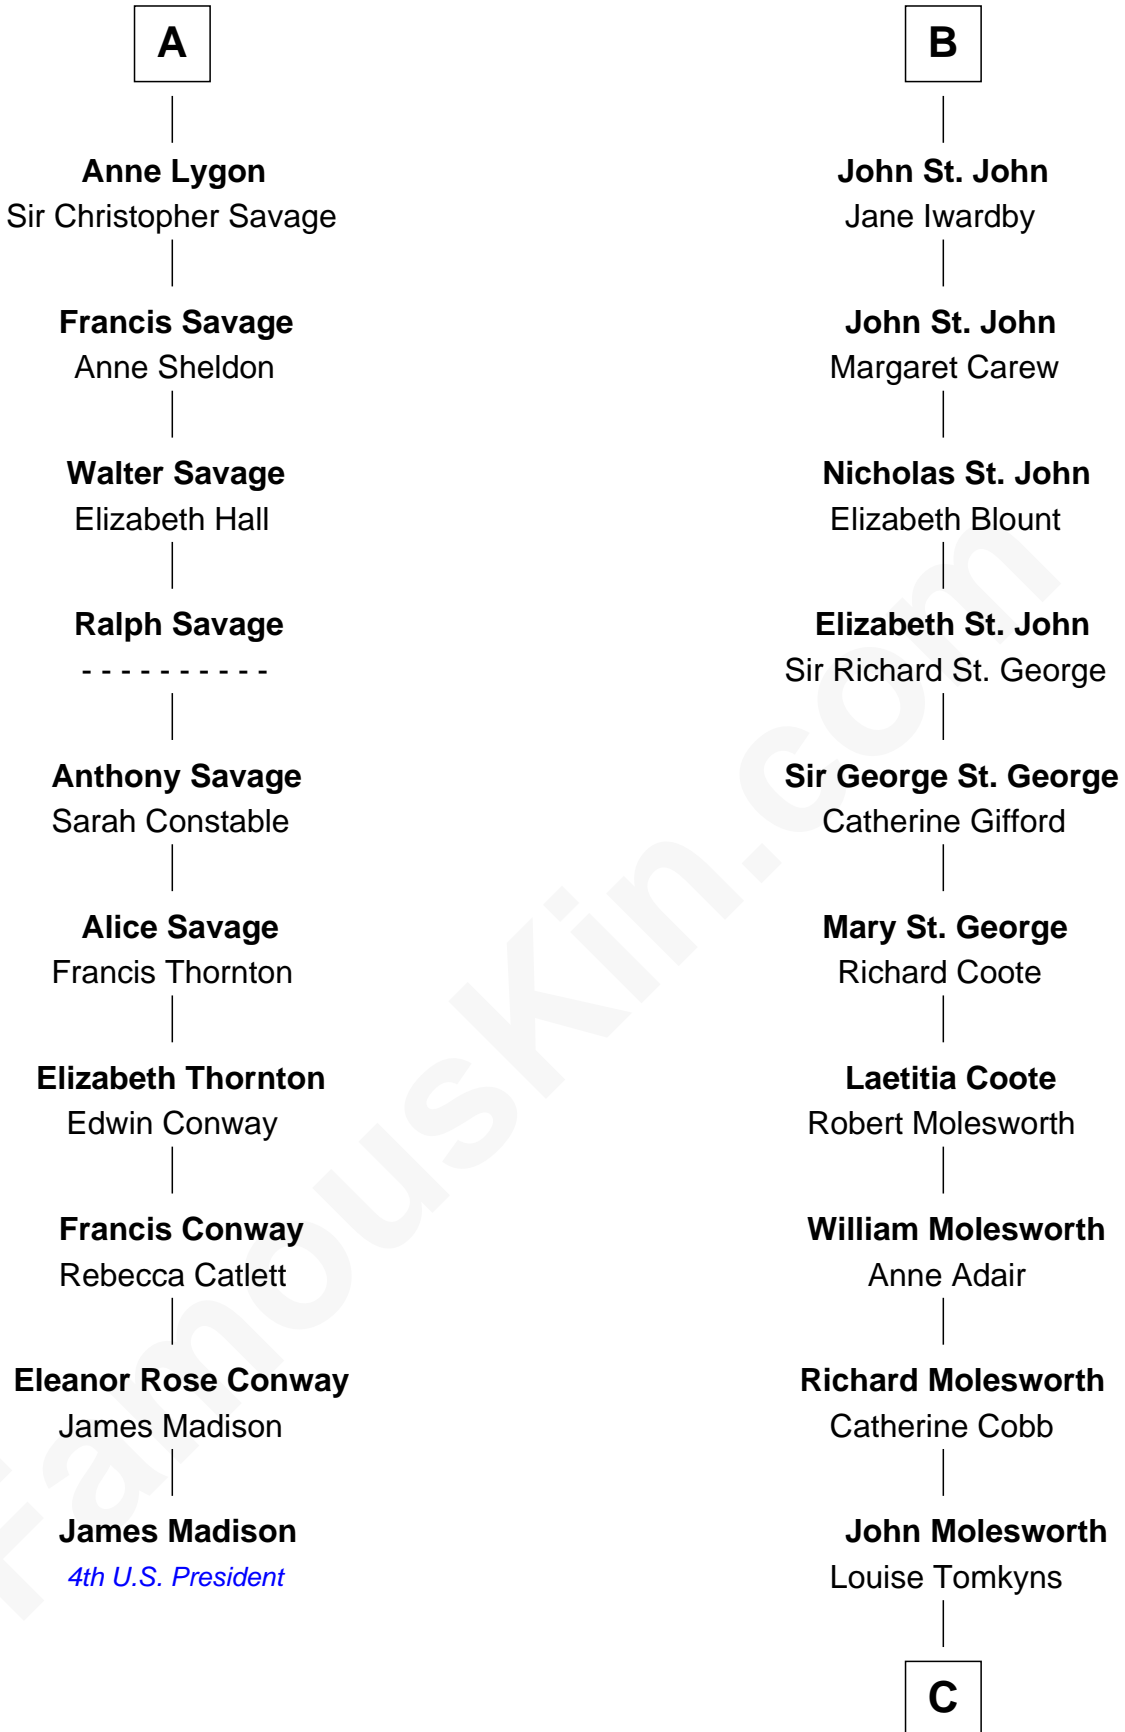

FamousKin.com Relationship Chart of

James Madison

4th U.S. President

16th cousin 3 times removed of

Olivia De Havilland

Movie Actress

Sir Walter de Beauchamp

Alice de Tony

C

Margaret Letitia Molesworth
Charles Richard De Havilland

Walter Augustus De Havilland
Lillian Augusta Ruse

Olivia De Havilland
Movie Actress

FamousKin.com