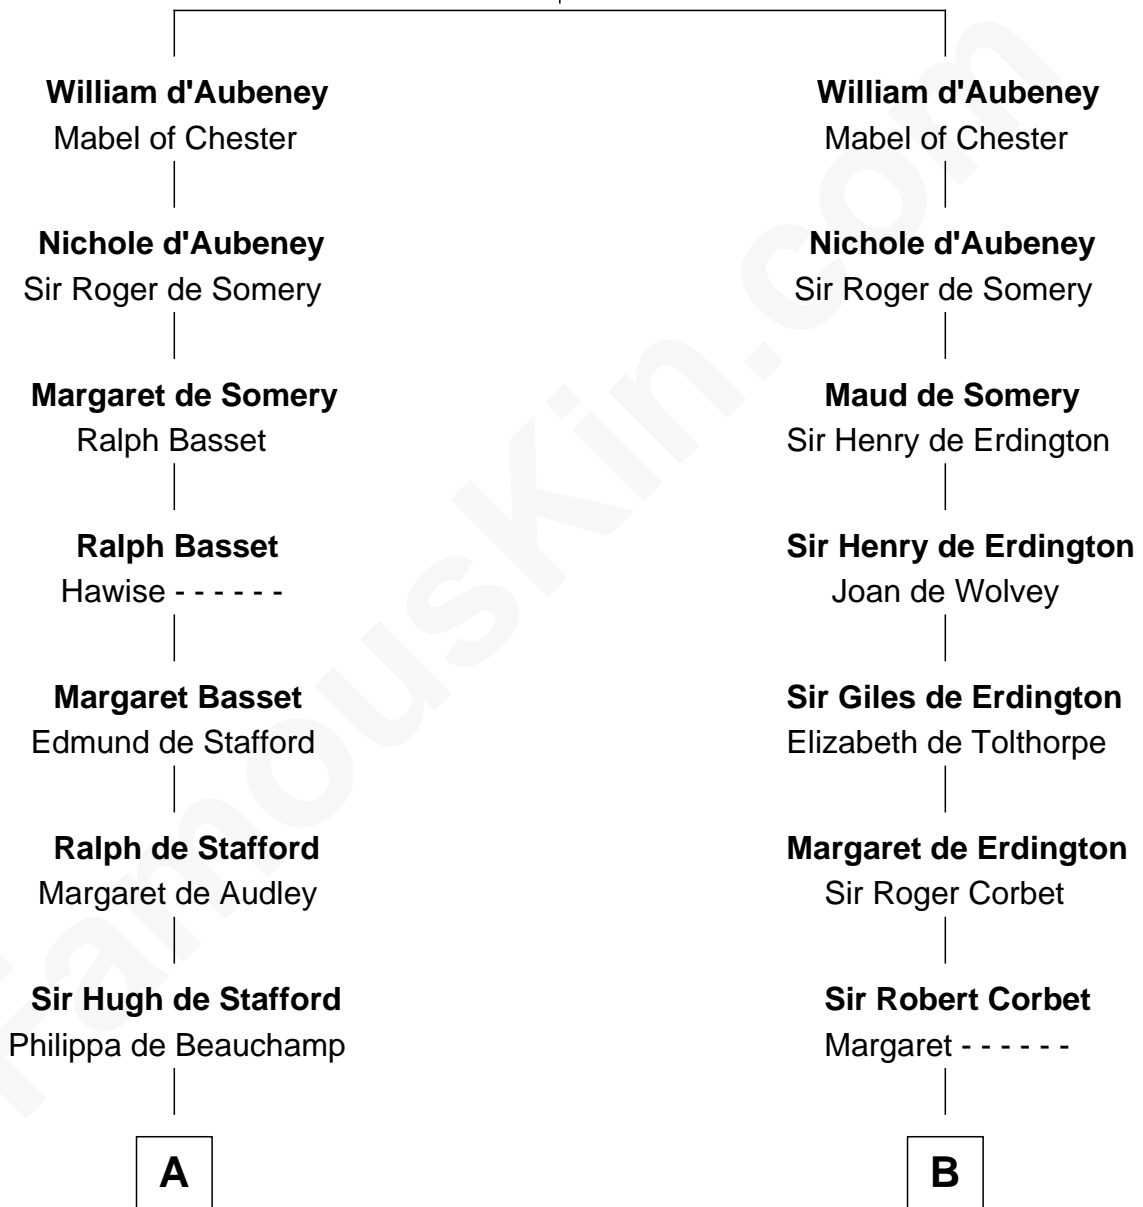

FamousKin.com Relationship Chart of

James Madison

4th U.S. President

19th cousin 2 times removed of

Olivia De Havilland

Movie Actress

William d'Aubenev

Maud de St. Hilary

C

Rebecca Catlett

Francis Conway

Eleanor Rose Conway

James Madison

James Madison

4th U.S. President

D

Richard Molesworth

Catherine Cobb

John Molesworth

Louise Tomkyns

Margaret Letitia Molesworth

Charles Richard De Havilland

Walter Augustus De Havilland

Lillian Augusta Ruse