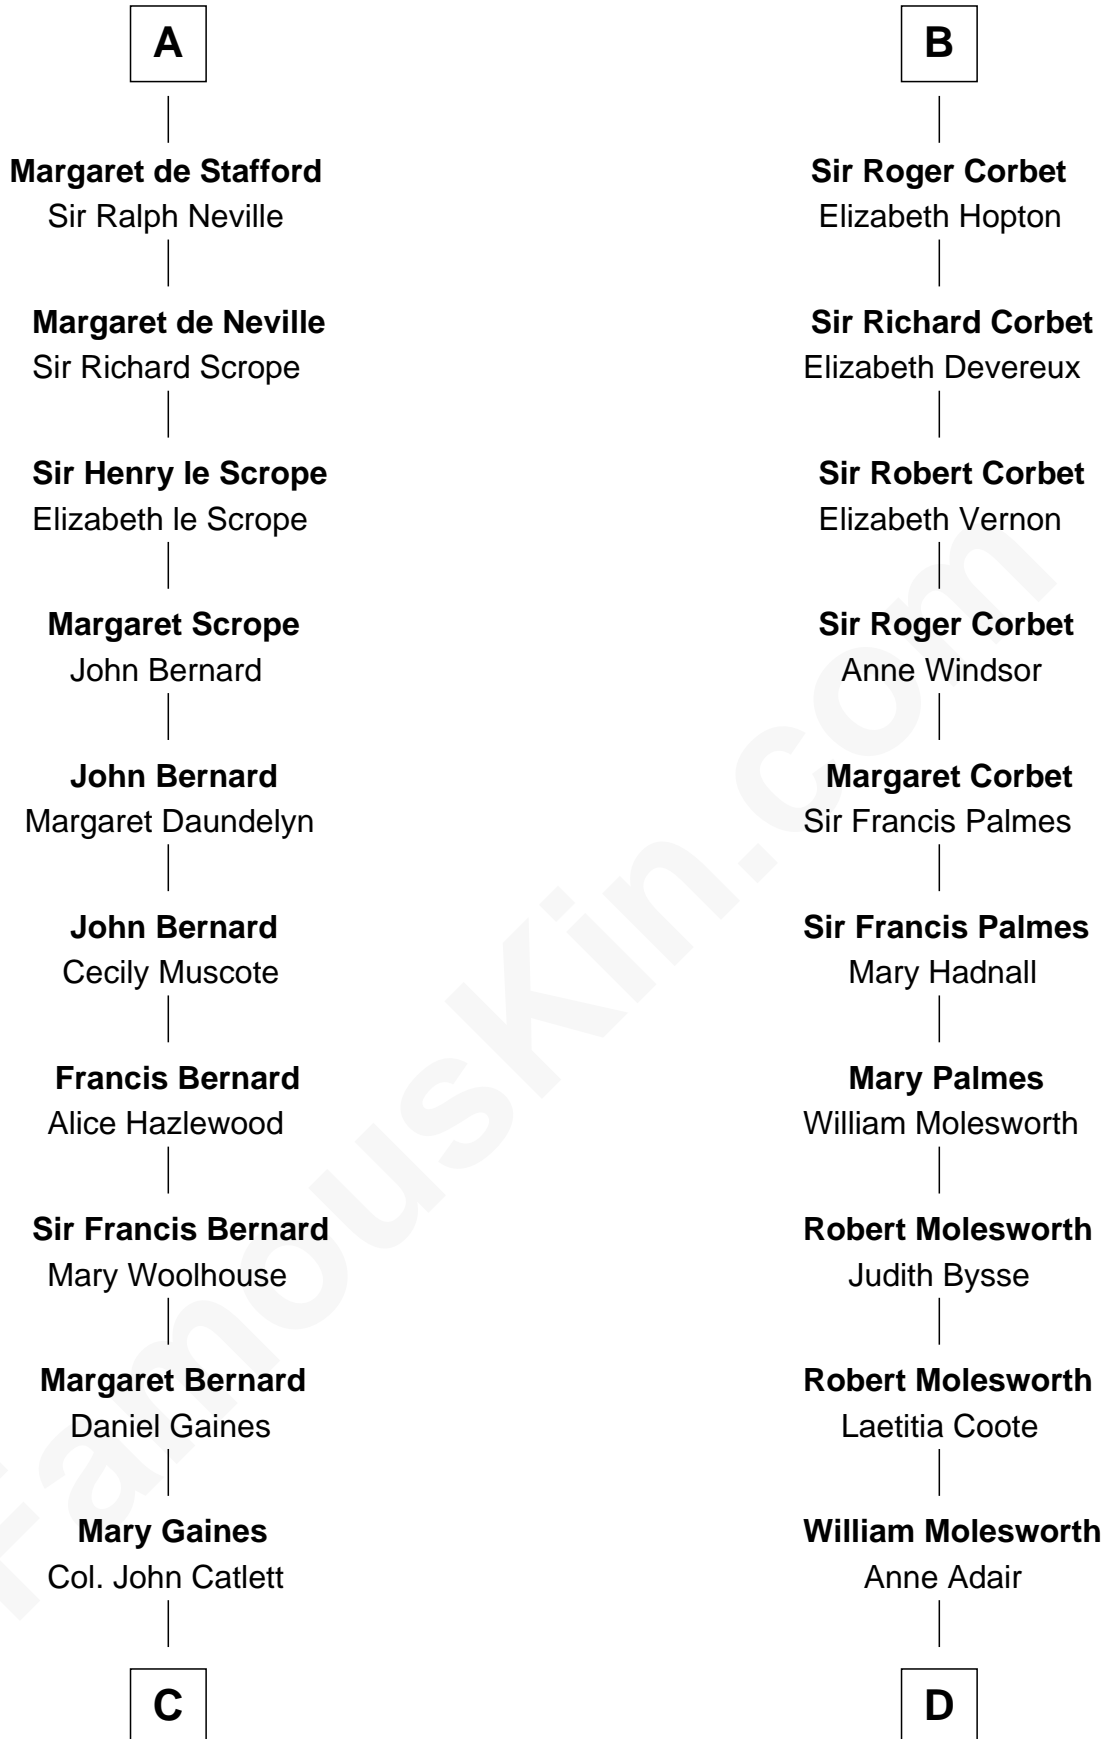

FamousKin.com Relationship Chart of

James Madison

4th U.S. President

19th cousin 2 times removed of

Olivia De Havilland

Movie Actress

William d'Aubenev

Maud de St. Hilary

C

Rebecca Catlett

Francis Conway

Eleanor Rose Conway

James Madison

James Madison

4th U.S. President

D

Richard Molesworth

Catherine Cobb

John Molesworth

Louise Tomkyns

Margaret Letitia Molesworth

Charles Richard De Havilland

Walter Augustus De Havilland

Lillian Augusta Ruse