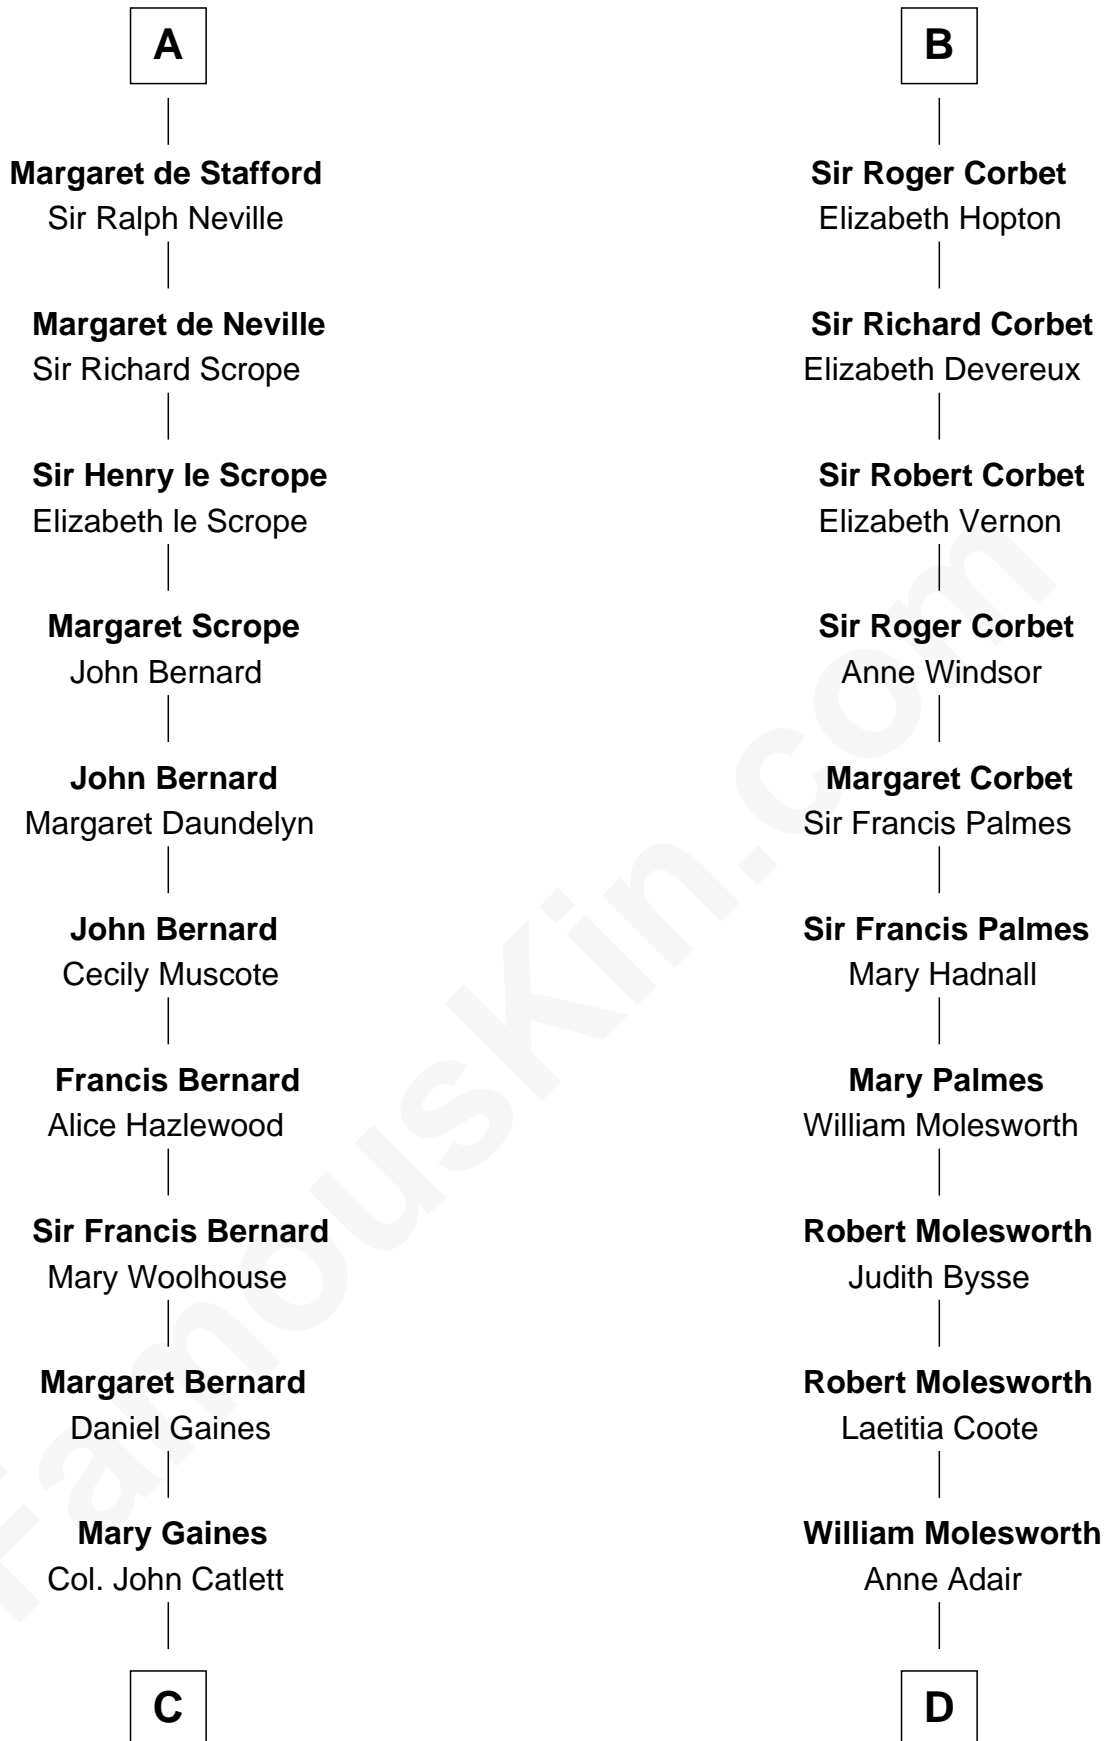

FamousKin.com Relationship Chart of

James Madison

4th U.S. President

19th cousin 2 times removed of

Olivia De Havilland

Movie Actress

William le Gras

----- FitzGilbert

A

Margaret le Gras
Sir Ralph de Somery

Sir Roger de Somery
Nichole d'Aubeney

Maud de Somery
Sir Henry de Erdington

Sir Henry de Erdington
Joan de Wolvey

Sir Giles de Erdington
Elizabeth de Tolthorpe

Margaret de Erdington
Sir Roger Corbet

Sir Robert Corbet
Margaret -----

B

C

Rebecca Catlett

Francis Conway

Eleanor Rose Conway

James Madison

James Madison