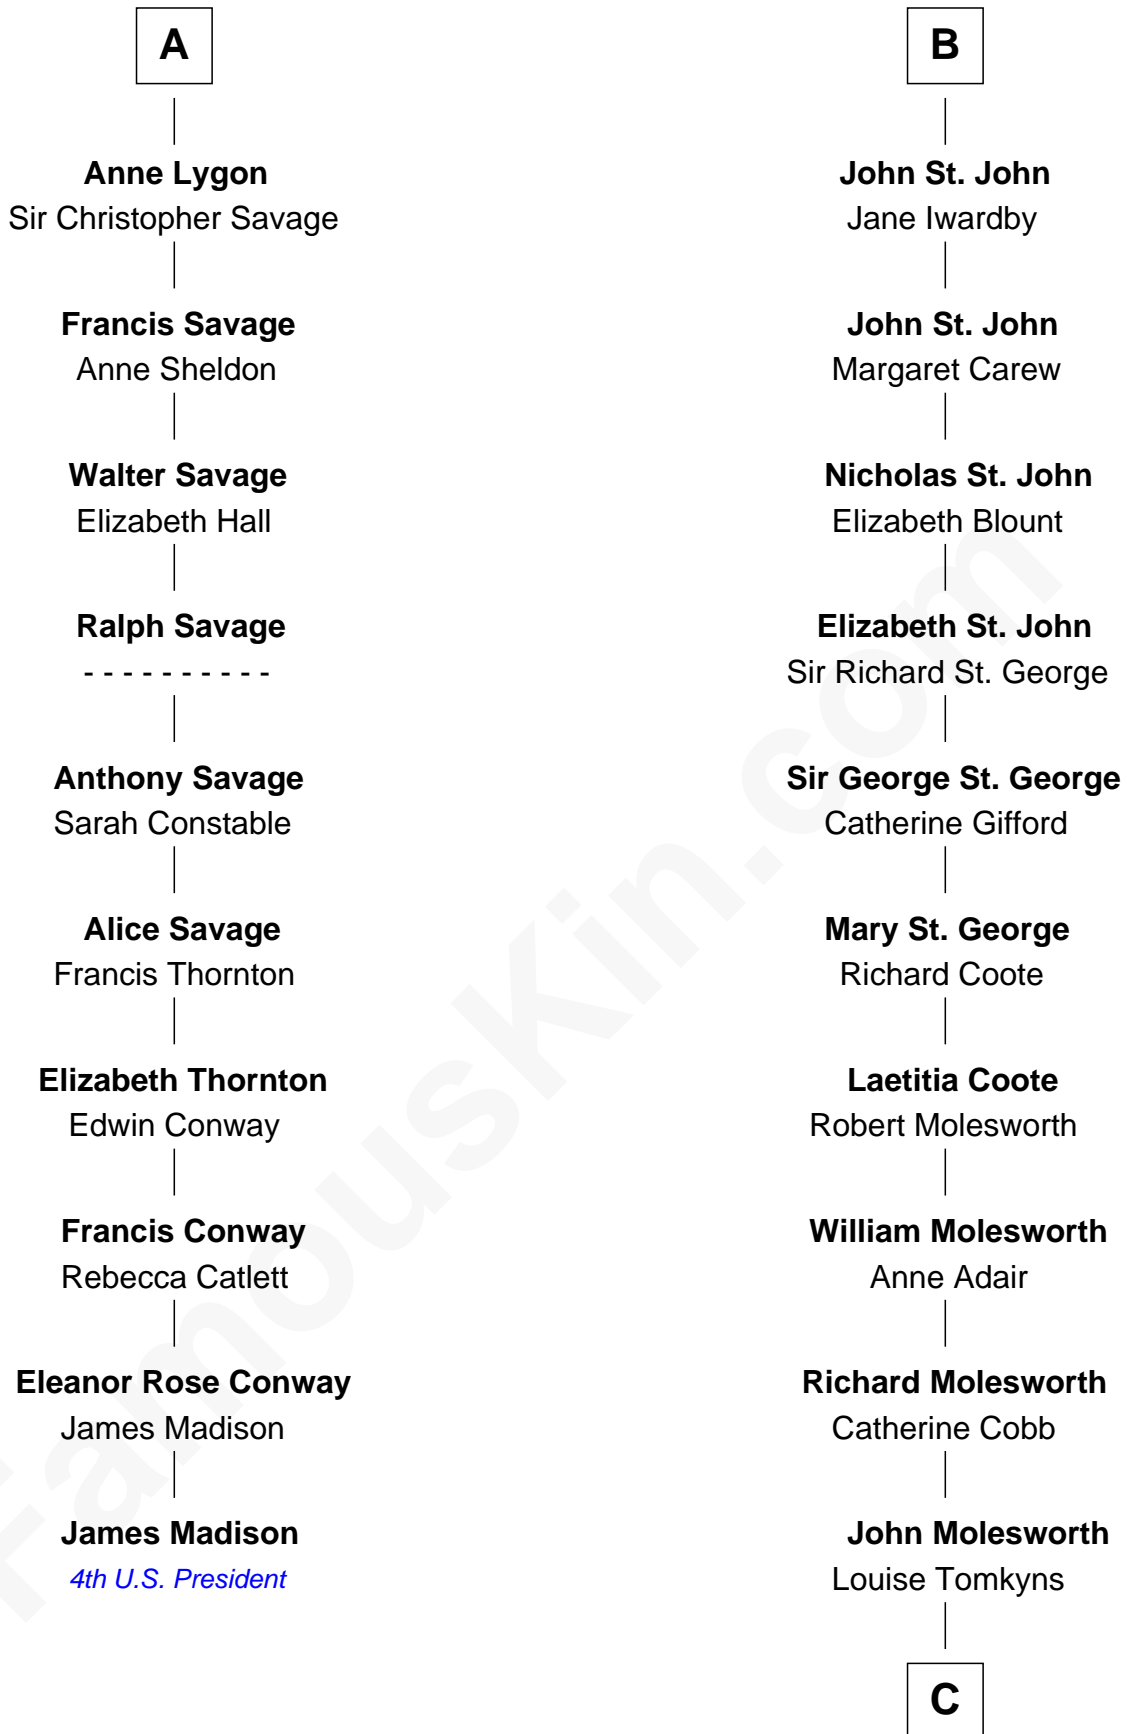

# FamousKin.com Relationship Chart of

**James Madison**

*4th U.S. President*

16th cousin 3 times removed of

**Joan Fontaine**

*Movie Actress*

**Sir Walter de Beauchamp**

Alice de Tony

**C**

—  
**Margaret Letitia Molesworth**  
Charles Richard De Havilland

—  
**Walter Augustus De Havilland**  
Lillian Augusta Ruse

—  
**Joan Fontaine**  
*Movie Actress*

FamousKin.com