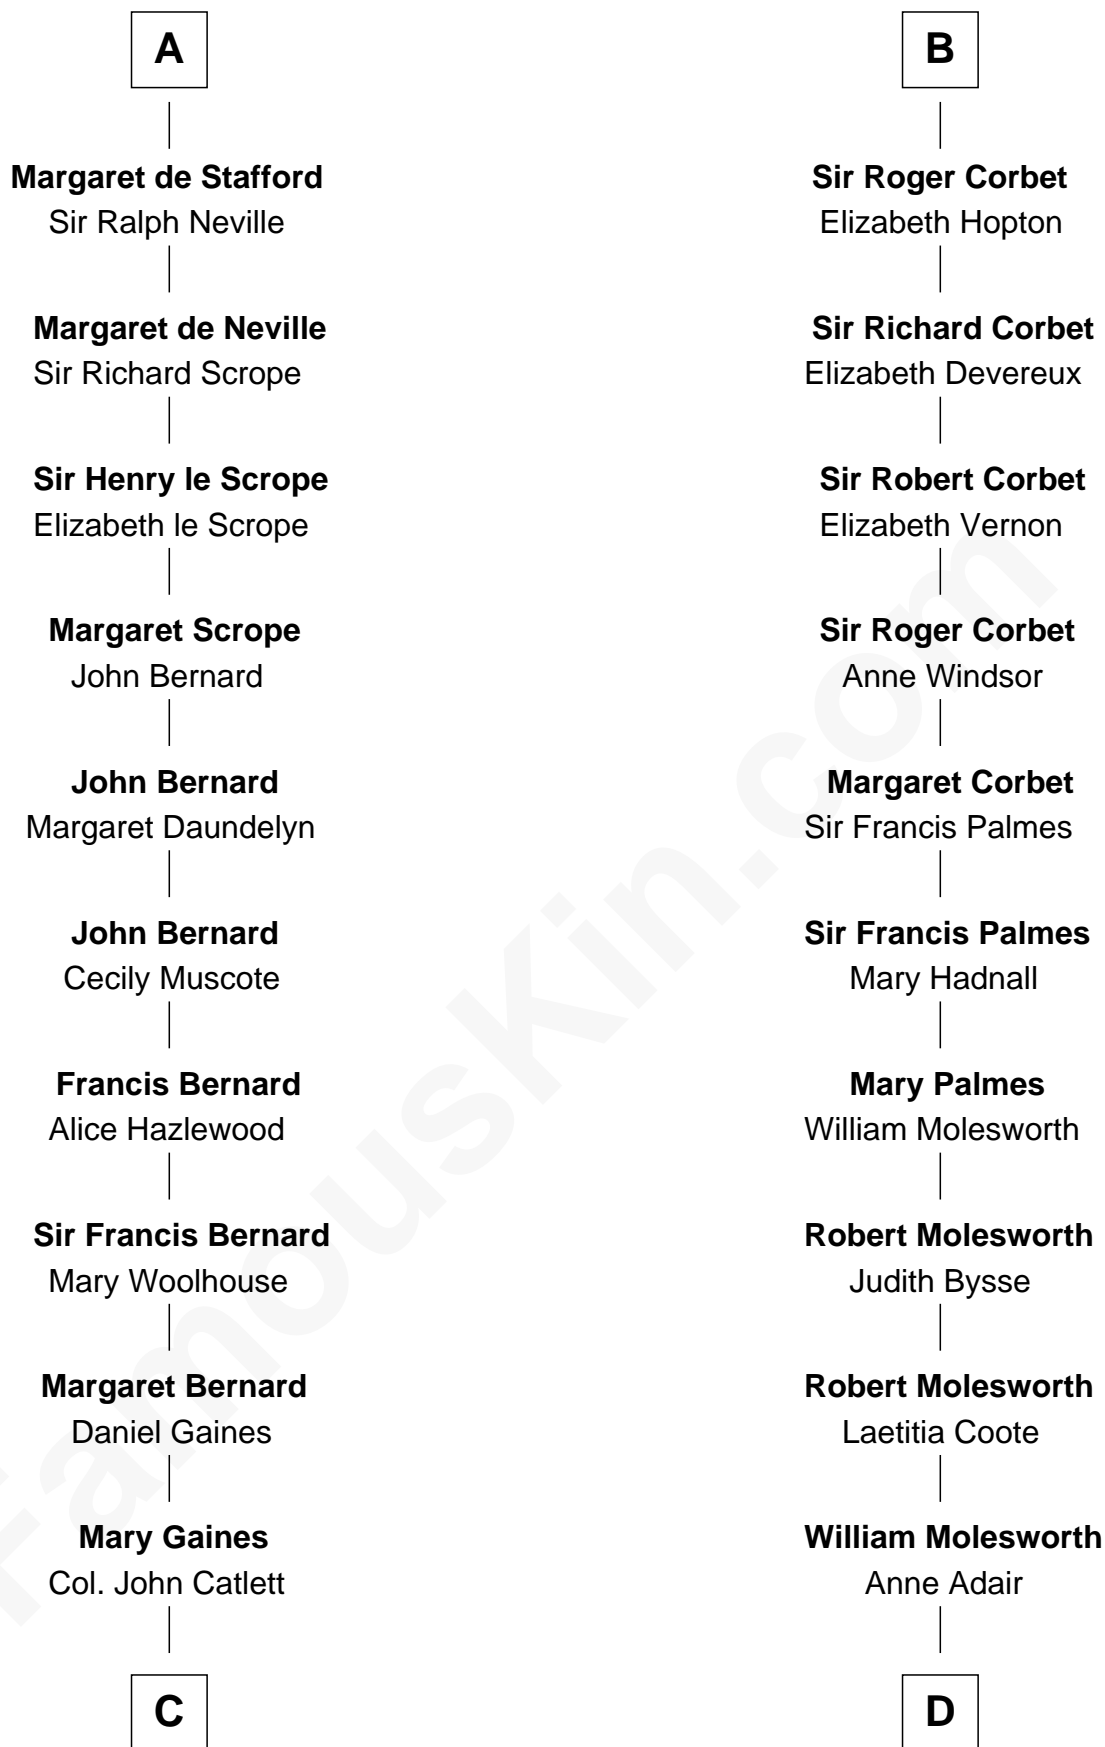

FamousKin.com Relationship Chart of

James Madison

4th U.S. President

19th cousin 2 times removed of

Joan Fontaine

Movie Actress

William le Gras

----- FitzGilbert

Margaret le Gras
Sir Ralph de Somery

Sir Roger de Somery
Nichole d'Aubeney

Margaret de Somery
Ralph Basset

Ralph Basset
Hawise -----

Margaret Basset
Edmund de Stafford

Ralph de Stafford
Margaret de Audley

Sir Hugh de Stafford
Philippa de Beauchamp

A

Margaret le Gras
Sir Ralph de Somery

Sir Roger de Somery
Nichole d'Aubeney

Maud de Somery
Sir Henry de Erdington

Sir Henry de Erdington
Joan de Wolvey

Sir Giles de Erdington
Elizabeth de Tolthorpe

Margaret de Erdington
Sir Roger Corbet

Sir Robert Corbet
Margaret -----

B

C

Rebecca Catlett

Francis Conway

Eleanor Rose Conway

James Madison

James Madison