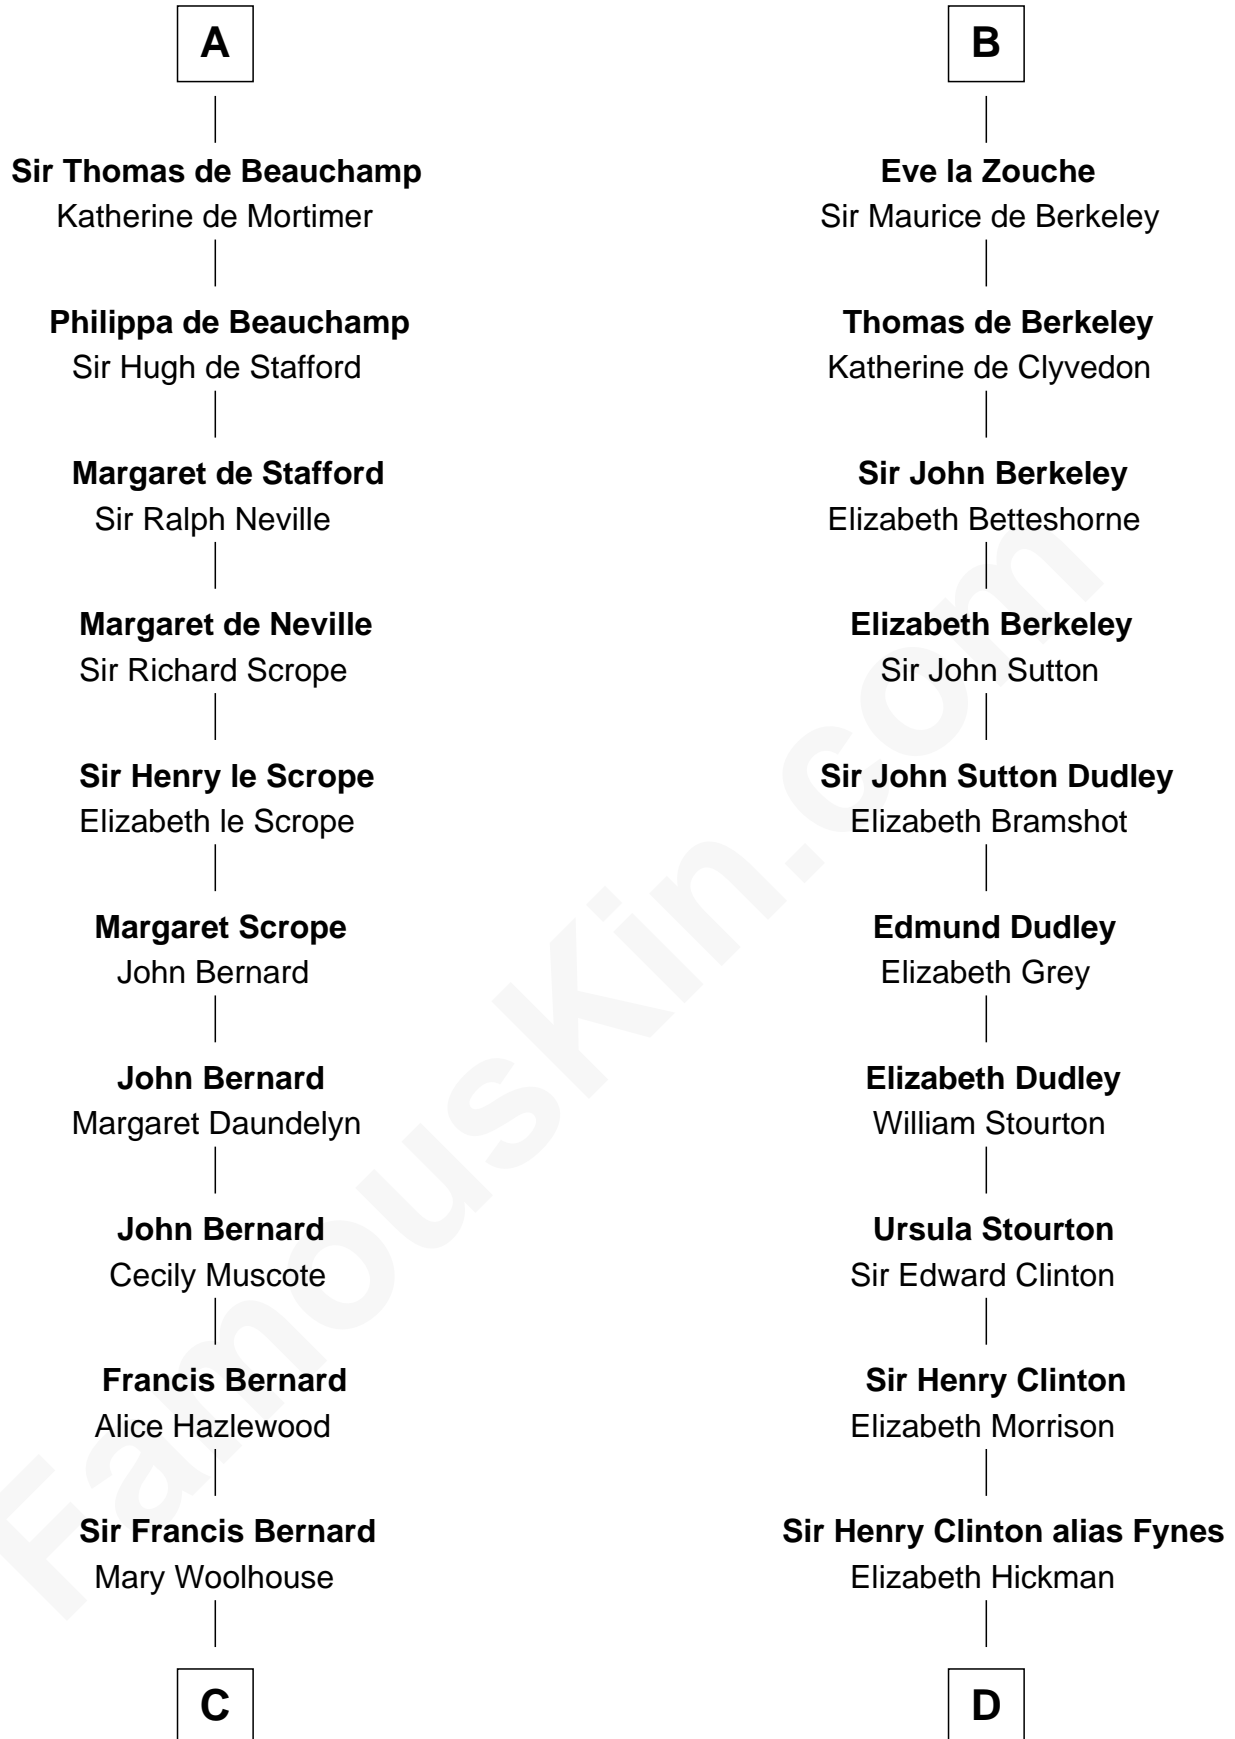

FamousKin.com Relationship Chart of

James Madison

4th U.S. President

21st cousin of

DeWitt Clinton

6th Governor of New York

Hugh de Claremont

Margaret de Roucy

Gilbert Fitzrichard de Clare

Gilbert Fitzgilbert de Clare

Isabel de Beaumont

Richard de Clare

Aoife MacMurrough

Isabel de Clare

Sir William Marshal

Eva Marshal

William de Braiose

Eve de Braiose

Sir William de Cantilupe

Milicent de Cantilupe

Eudo la Zouche

B

C

Margaret Bernard