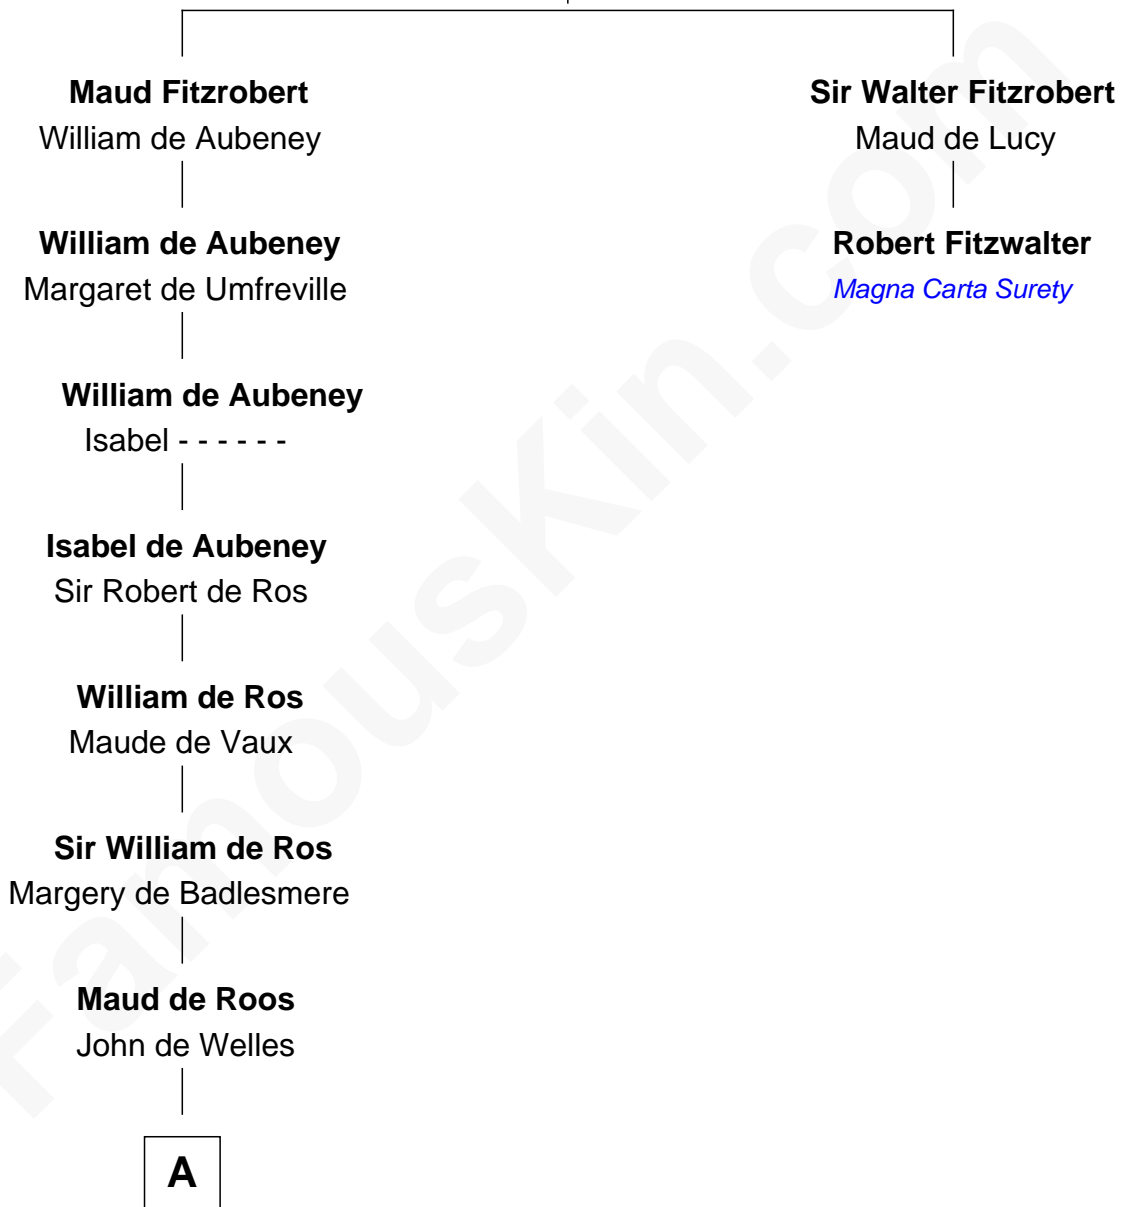

FamousKin.com Relationship Chart of

James Madison

4th U.S. President

1st cousin 18 times removed of

Robert Fitzwalter

Magna Carta Surety

Robert Fitzrichard

Maud de St. Liz

A

Margery de Welles

Stephen le Scrope

John le Scrope

Elizabeth Chaworth

Elizabeth le Scrope

Sir Henry le Scrope

Margaret Scrope