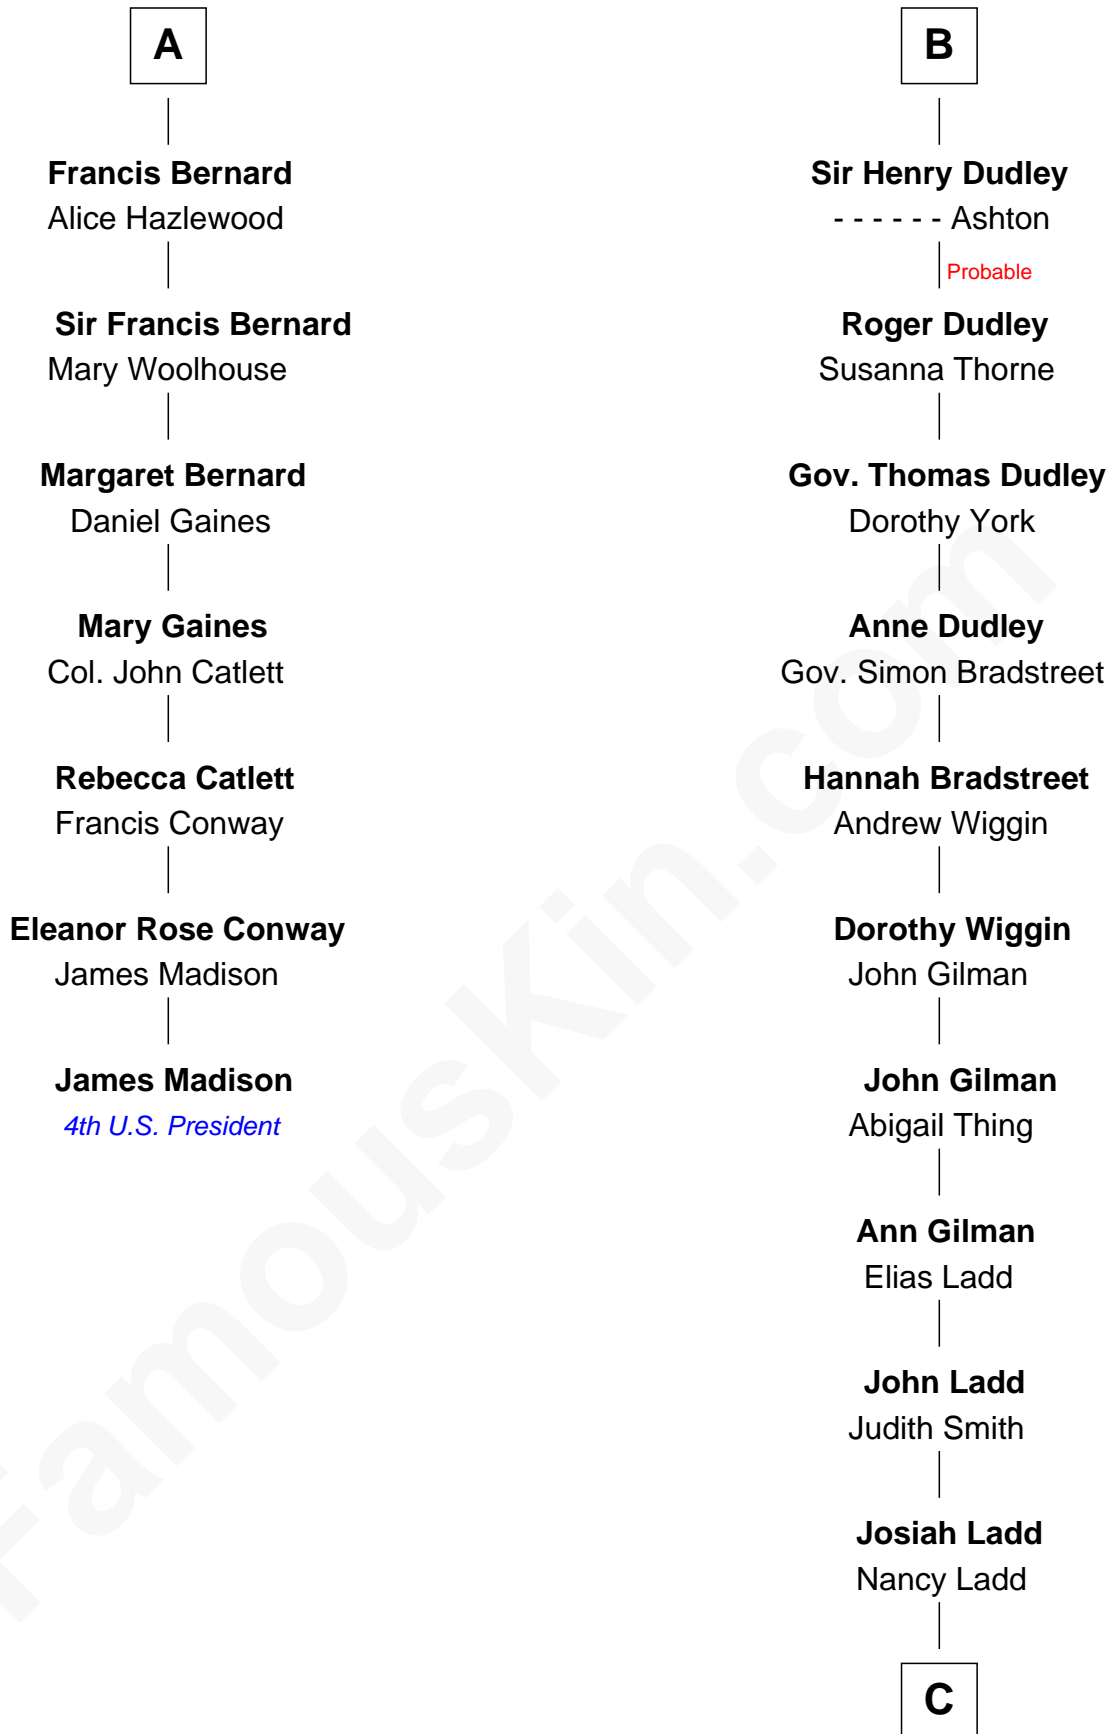

# FamousKin.com Relationship Chart of

**James Madison**

*4th U.S. President*

13th cousin 7 times removed of

**Alan Ladd**

*Movie Actor*

**Sir William de Ros**  
Margery de Badlesmere

**C**

**Alvaro Ladd**  
Nancy Shotwell

**Oscar F. Ladd**  
Julia Henrietta Meigs

**Alan Harwood Ladd**  
Selina Raleigh

**Alan Ladd**  
*Movie Actor*

FamousKin.com