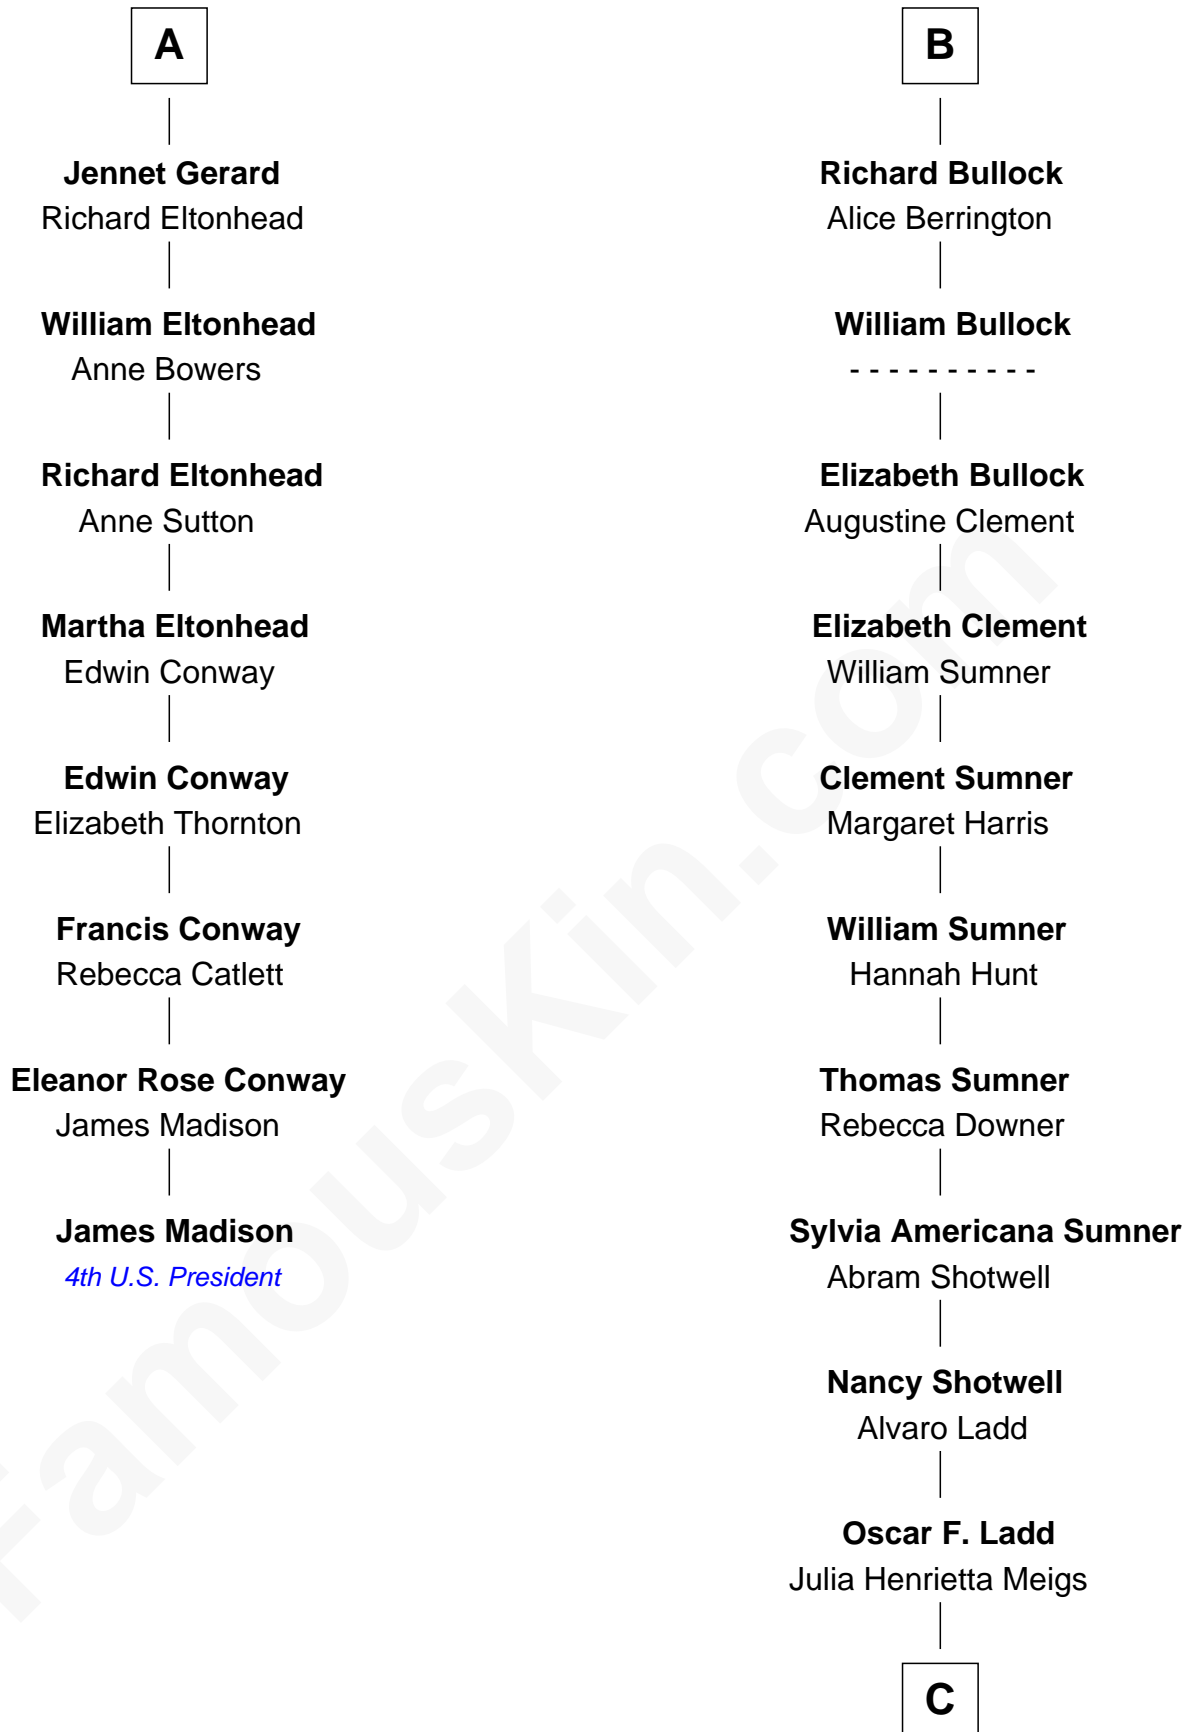

FamousKin.com Relationship Chart of

James Madison

4th U.S. President

14th cousin 4 times removed of

Alan Ladd

Movie Actor

Bartholomew de Badlesmere

Margaret de Clare

Sir William Norreys

Margaret Norreys

Gilbert Bullock

Thomas Bullock

Alice Kingsmill

B

C

Alan Harwood Ladd