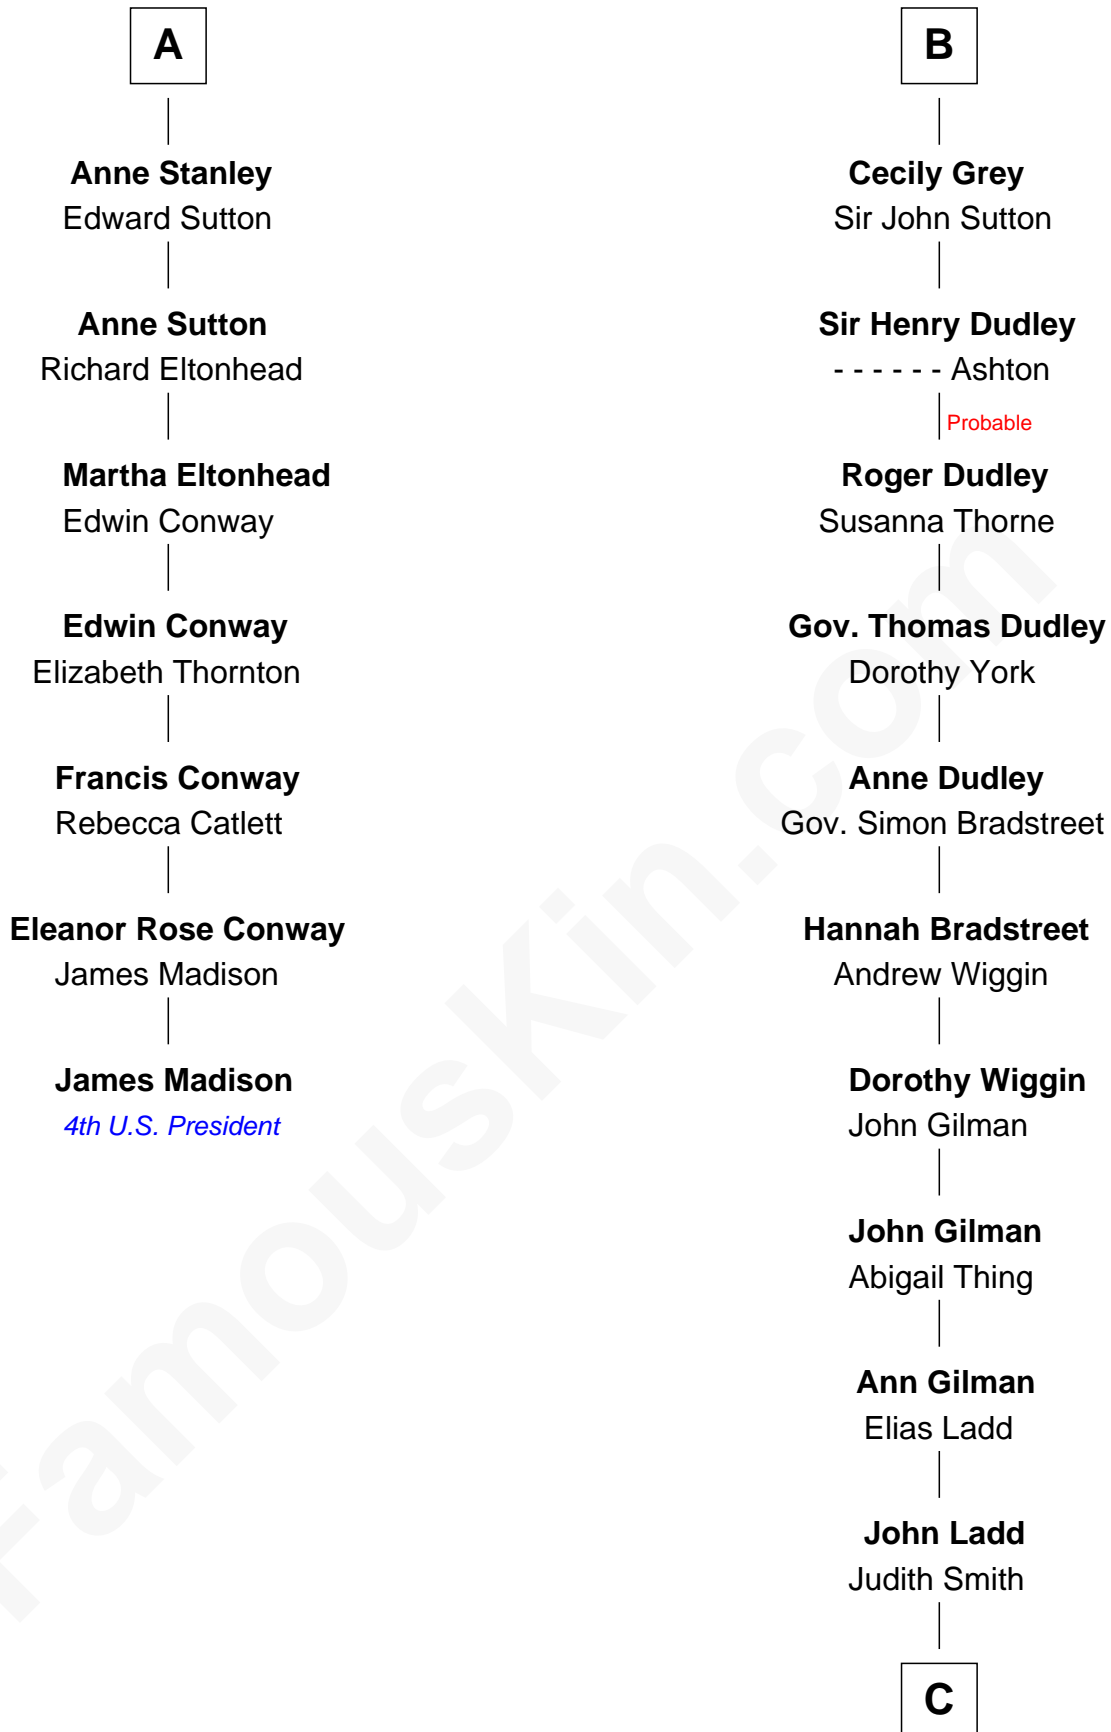

FamousKin.com Relationship Chart of

James Madison

4th U.S. President

13th cousin 8 times removed of

Alan Ladd

Movie Actor

Sir John de Harington

Joan - - - - -

Elizabeth de Multon

Sir John Harington

- - - - -

Sir Robert Harington

Isabel Loring

Sir William Harington

Margaret Hill

Elizabeth Harington

William Bonville

William Bonville

Katherine Neville

Cecily Bonville

Thomas Grey

B

C

—
Josiah Ladd

Nancy Ladd

—
Alvaro Ladd

Nancy Shotwell

—
Oscar F. Ladd

Julia Henrietta Meigs

—
Alan Harwood Ladd

Selina Raleigh

—
Alan Ladd