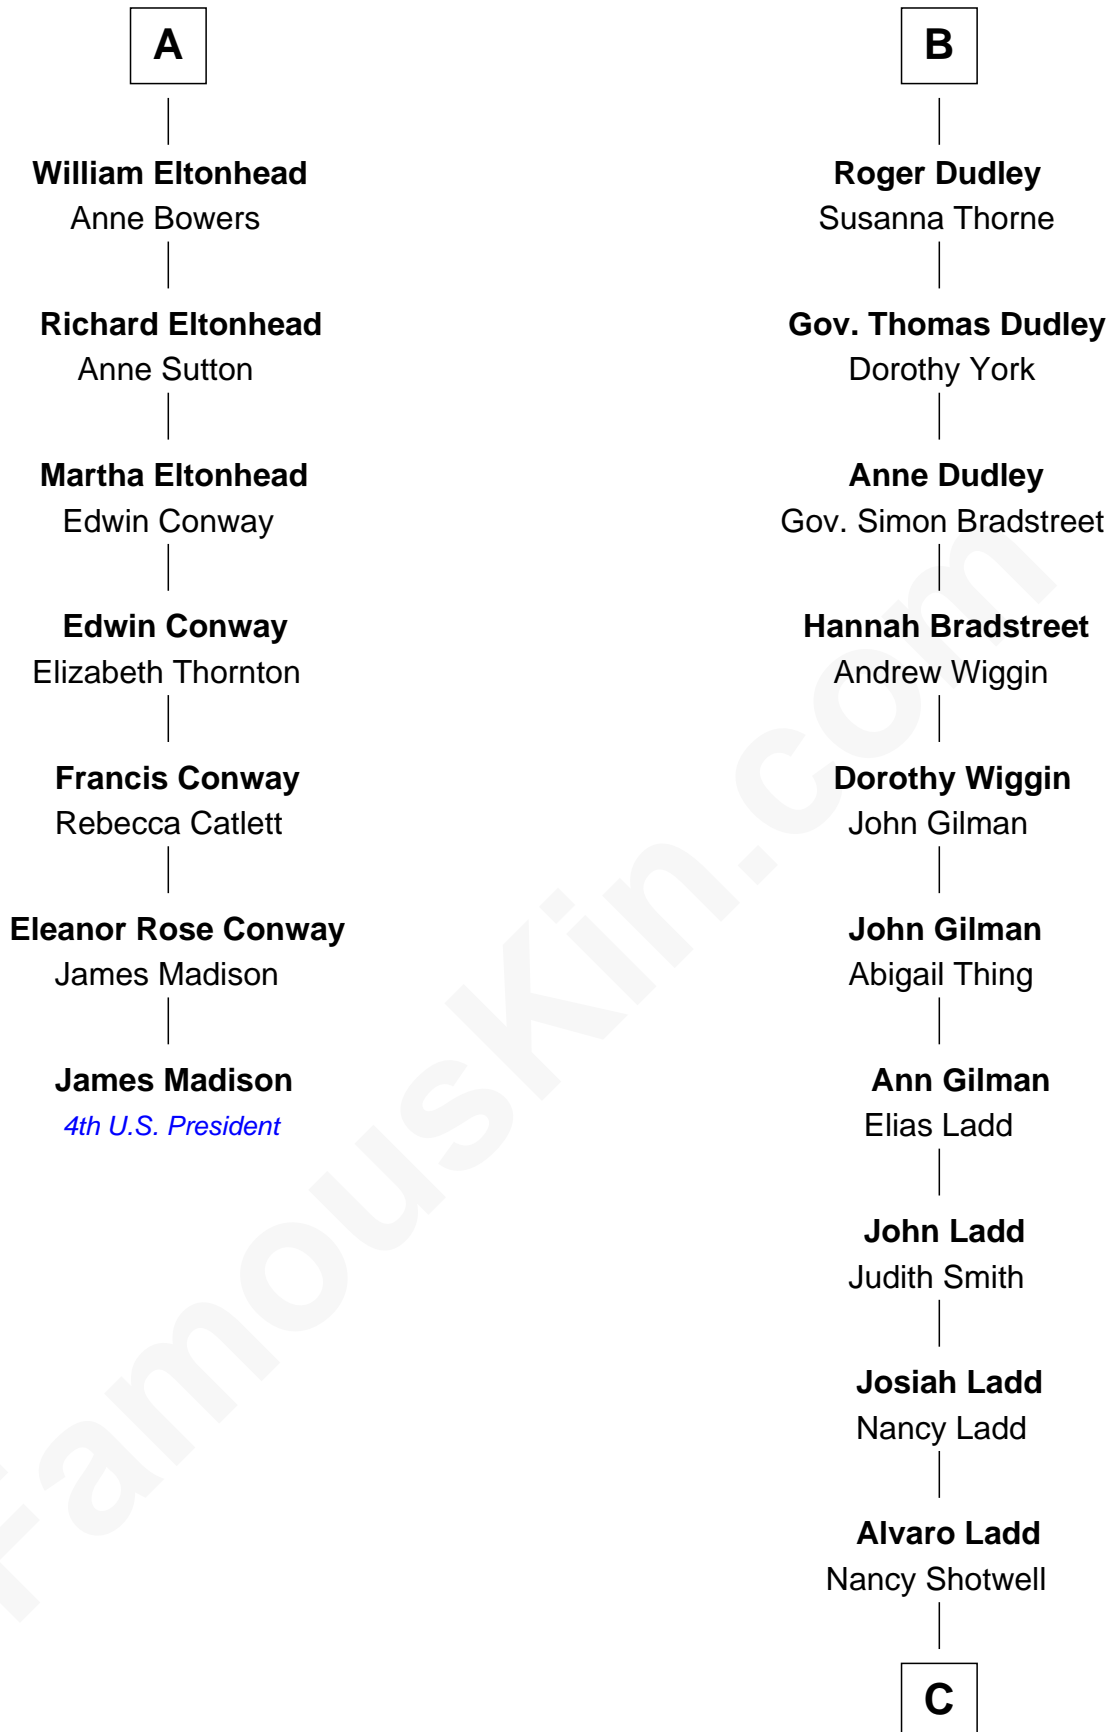

# FamousKin.com Relationship Chart of

**James Madison**

*4th U.S. President*

13th cousin 6 times removed of

**Alan Ladd**

*Movie Actor*

**Eleanor Plantagenet**

Richard Fitzalan

**Sir Richard Fitzalan**

Elizabeth de Bohun

**Elizabeth Fitzalan**

Sir Robert Goushill

**Joan Goushill**

Sir Thomas Stanley

**Katherine Stanley**

Sir John Savage

Sir Thomas de Holand

**Eleanor Holand**

Edward Cherleton

**Joyce Cherleton**

Sir John Tiptoft

**Joyce Tiptoft**

Sir Edmund Sutton

**Sir Edward Sutton**

Cecily Willoughby

**Sir John Sutton**

Cecily Grey

**Sir Henry Dudley**

----- Ashton

Probable

**B**

**C**