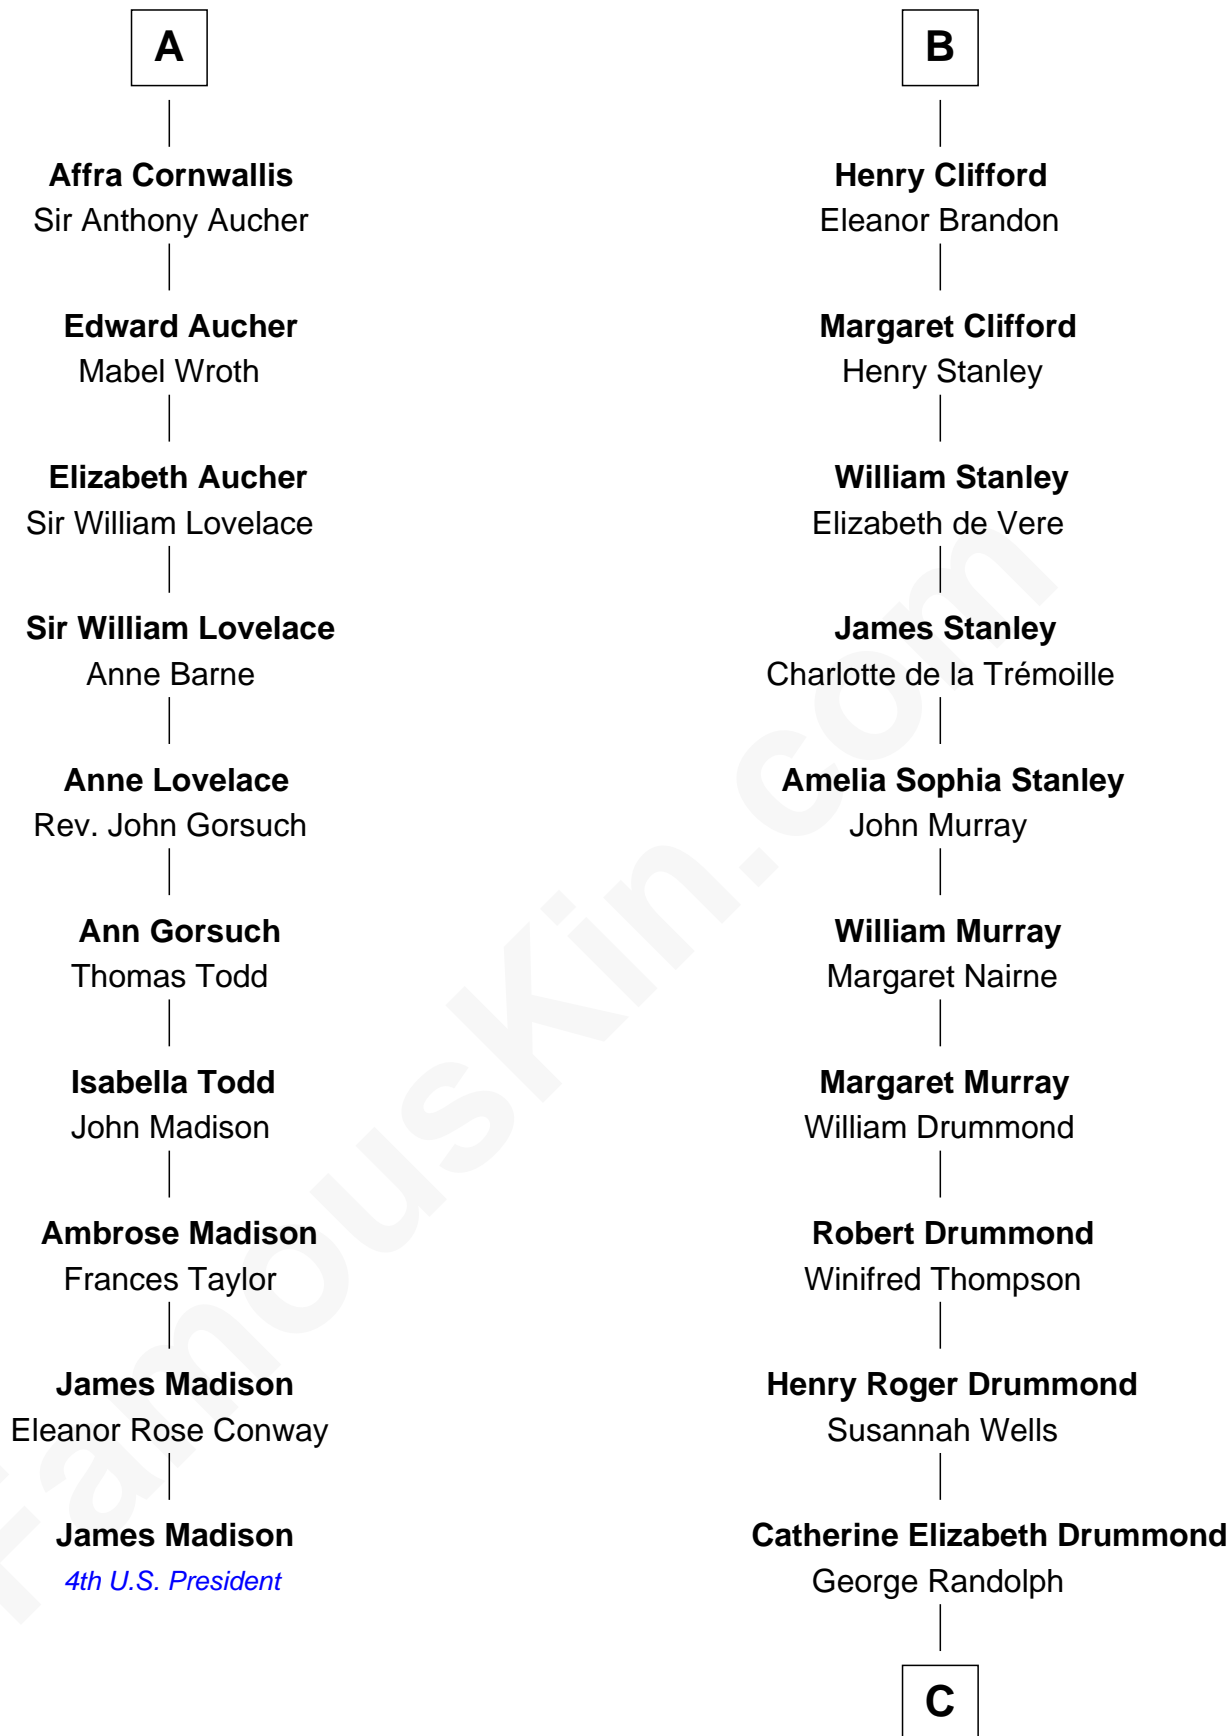

FamousKin.com Relationship Chart of

James Madison

4th U.S. President

16th cousin 5 times removed of

Hugh Grant

Movie Actor

Hugh le Despencer

Eleanor de Clare

Maurice de Berkeley

Thomas de Berkeley

Margaret de Lisle

Elizabeth de Berkeley

Richard de Beauchamp

Eleanor Beauchamp

Edmund Beaufort

Eleanor Beaufort

Sir Robert Spencer

Catherine Spencer

Henry Algernon Percy

Margaret Percy

Henry Clifford

B

C

—
Cyril Randolph

Frances Selina Hervey

—
Felton George Randolph

Emily Margaret Nepean

—
Margaret Isobel Randolph

John Cassilis MacLean

—
Fynvola Susan MacLean

James Murray Grant

—
Hugh Grant