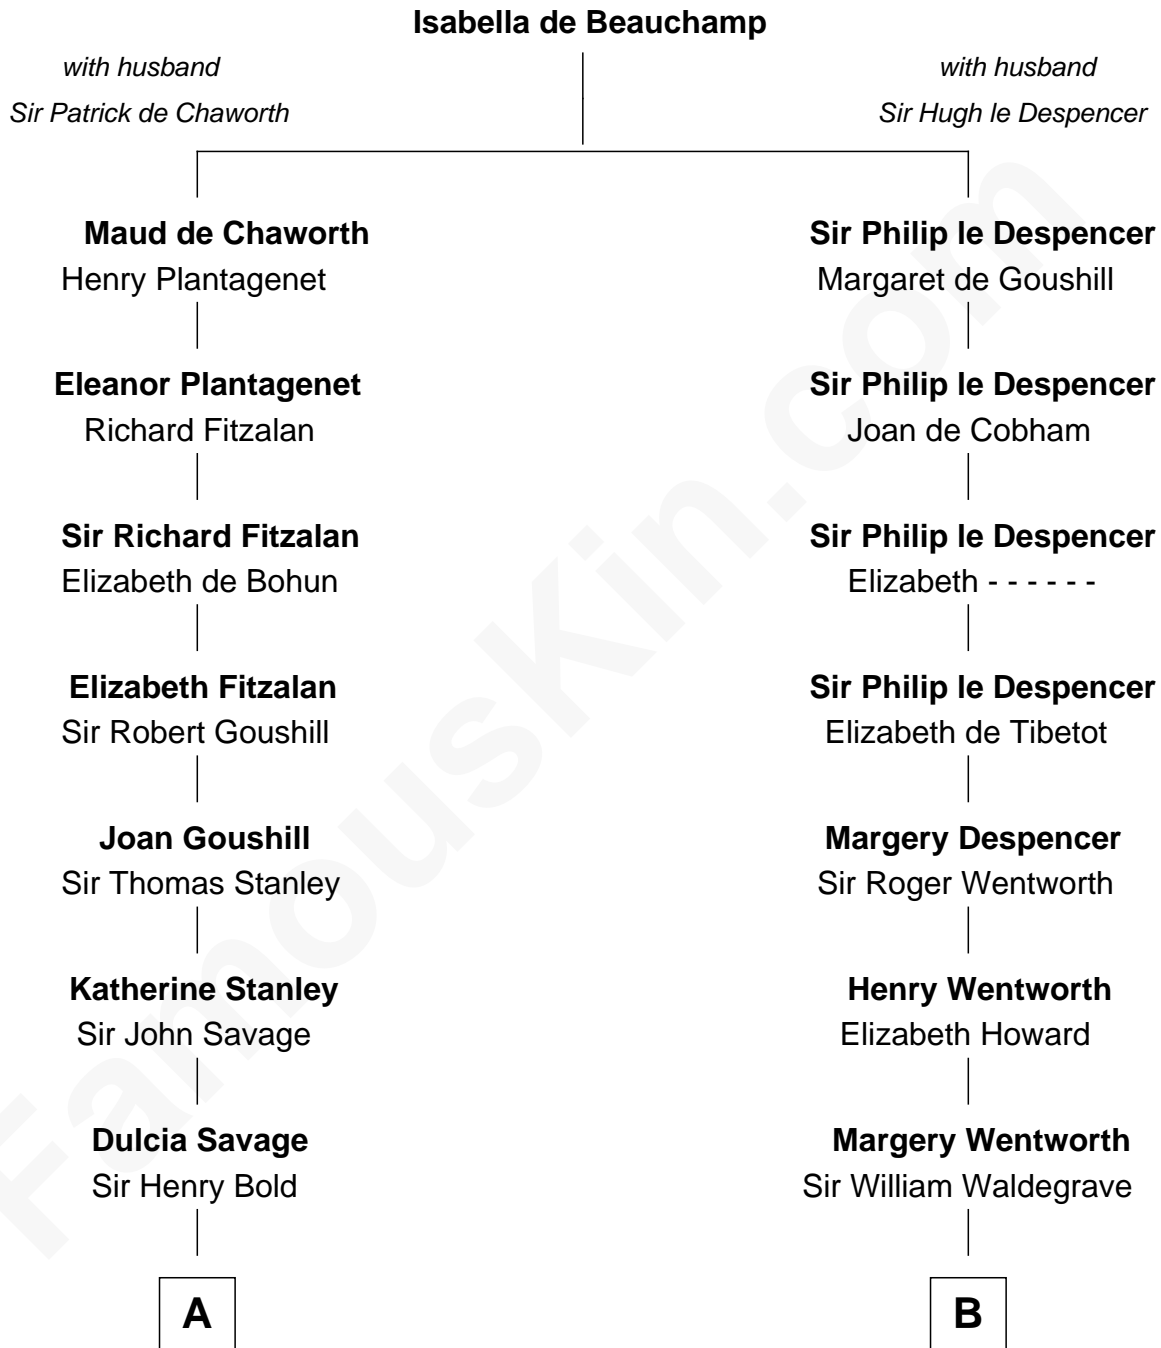

FamousKin.com Relationship Chart of

James Madison

4th U.S. President

15th cousin 6 times removed of

John Ritter

TV and Movie Actor

C

Pliny Lothrop Fox

Laura Utley Riddle

William P. L. Fox

Harriett Lucina Tilton

Harriett Fay Fox

Dr. Harry Thomas Southworth

Dorothy Fay Southworth

Woodward Maurice Ritter

John Ritter