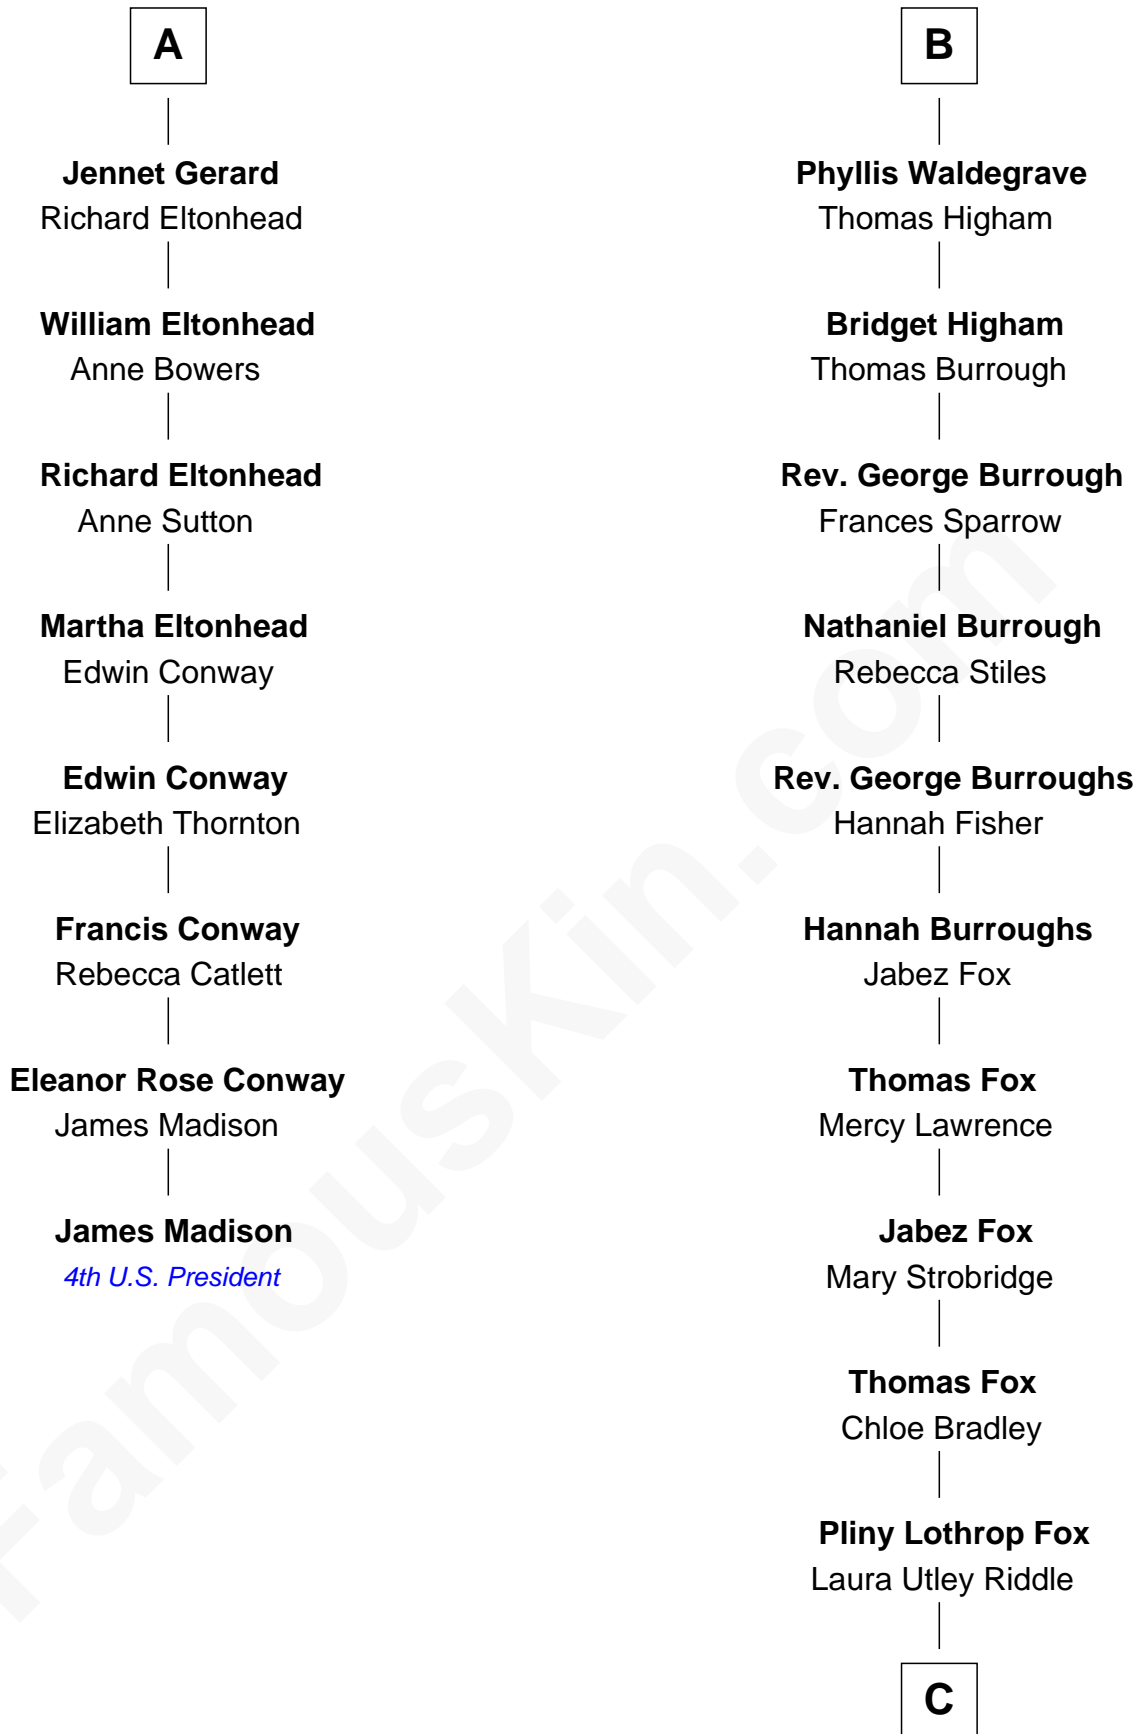

# FamousKin.com Relationship Chart of

**James Madison**

*4th U.S. President*

14th cousin 6 times removed of

**John Ritter**

*TV and Movie Actor*

**Bartholomew de Badlesmere**

Margaret de Clare

Sir John de Tibetot

**Sir Robert de Tibetot**

Margaret Deincourt

**Elizabeth de Tibetot**

Sir Philip le Despencer

**Margery Despencer**

Sir Roger Wentworth

**Henry Wentworth**

Elizabeth Howard

**Margery Wentworth**

Sir William Waldegrave

**George Waldegrave**

Anne Drury

**B**

**C**

**William P. L. Fox**

Harriett Lucina Tilton

**Harriett Fay Fox**

Dr. Harry Thomas Southworth

**Dorothy Fay Southworth**

Woodward Maurice Ritter

**John Ritter**

*TV and Movie Actor*

FamousKin.com