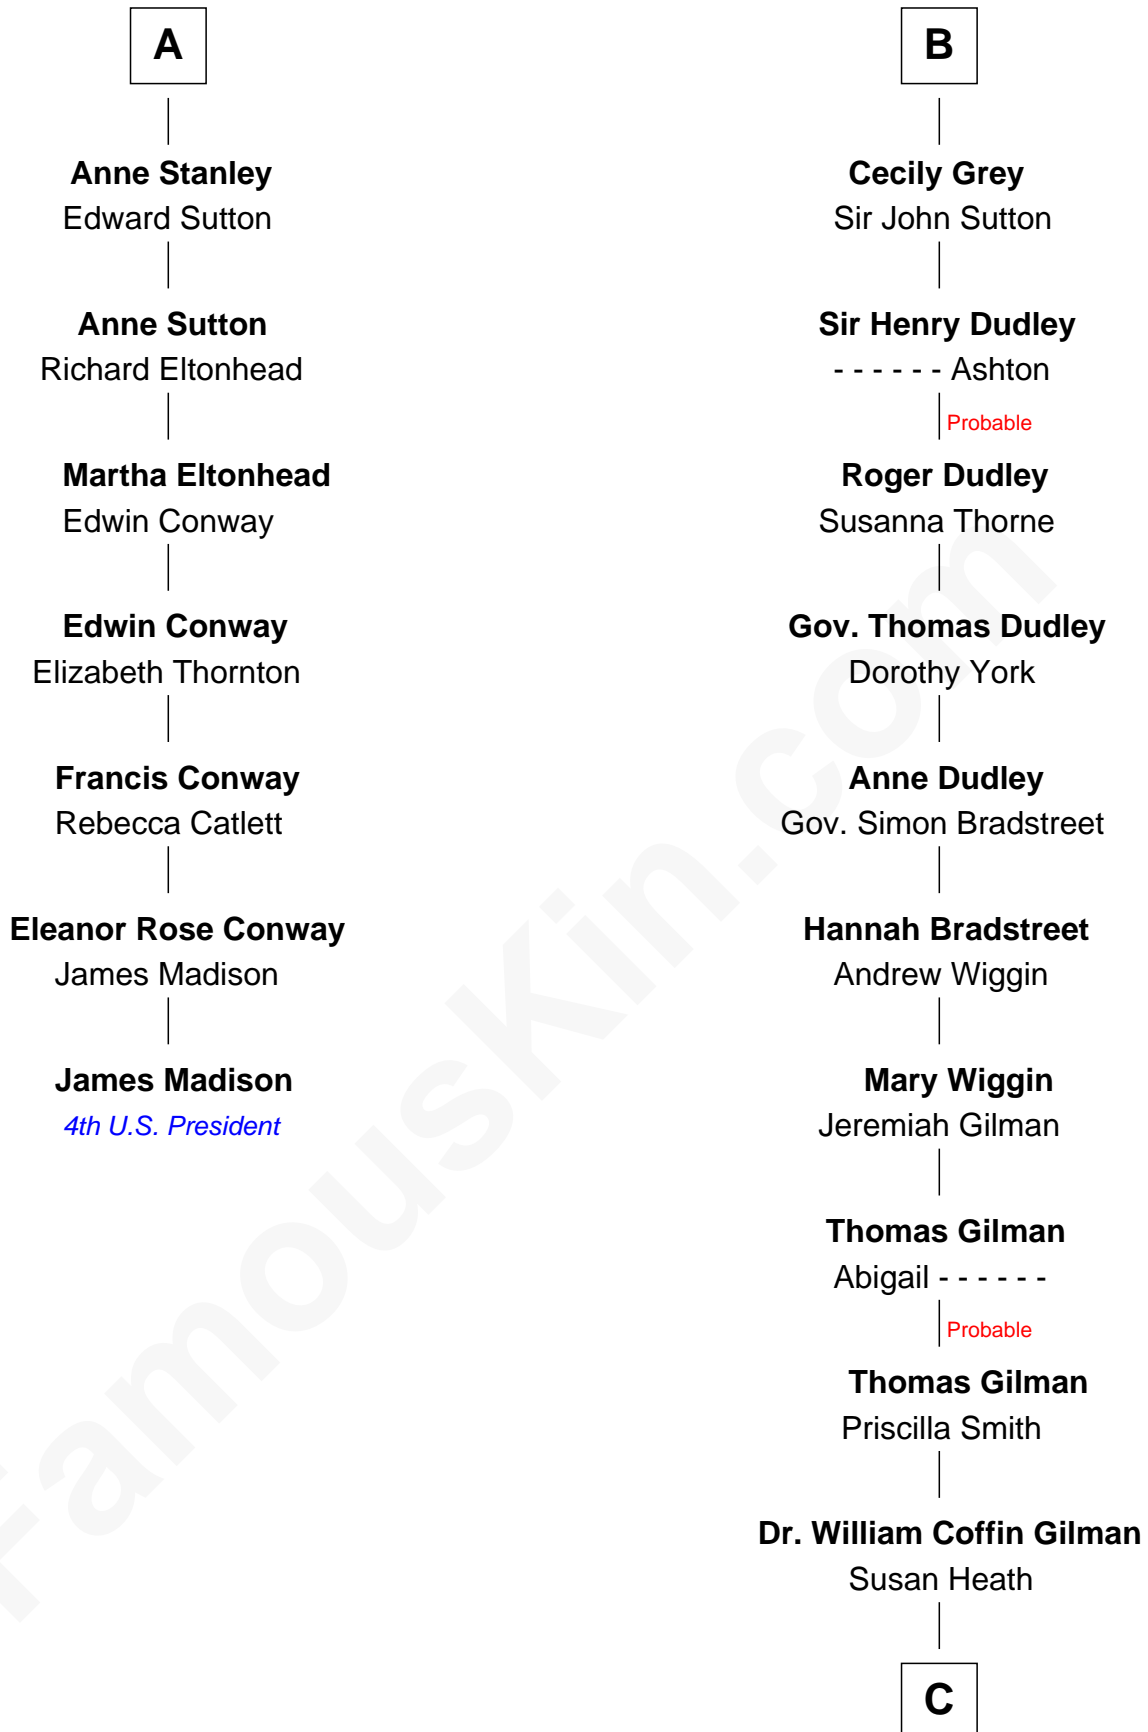

# FamousKin.com Relationship Chart of

**James Madison**

*4th U.S. President*

13th cousin 8 times removed of

**George Hamilton**

*TV and Movie Actor*

**Sir John de Harington**

Joan - - - - -

**C**

**William C. Gilman**

Mary Ann Stevens

**George C. Gilman**

Elizabeth Melissa Lane

**Lillian C. Gilman**

Harry Fuller Hamilton

**George William Hamilton**

Anne Lucille Stevens

**George Hamilton**

*TV and Movie Actor*