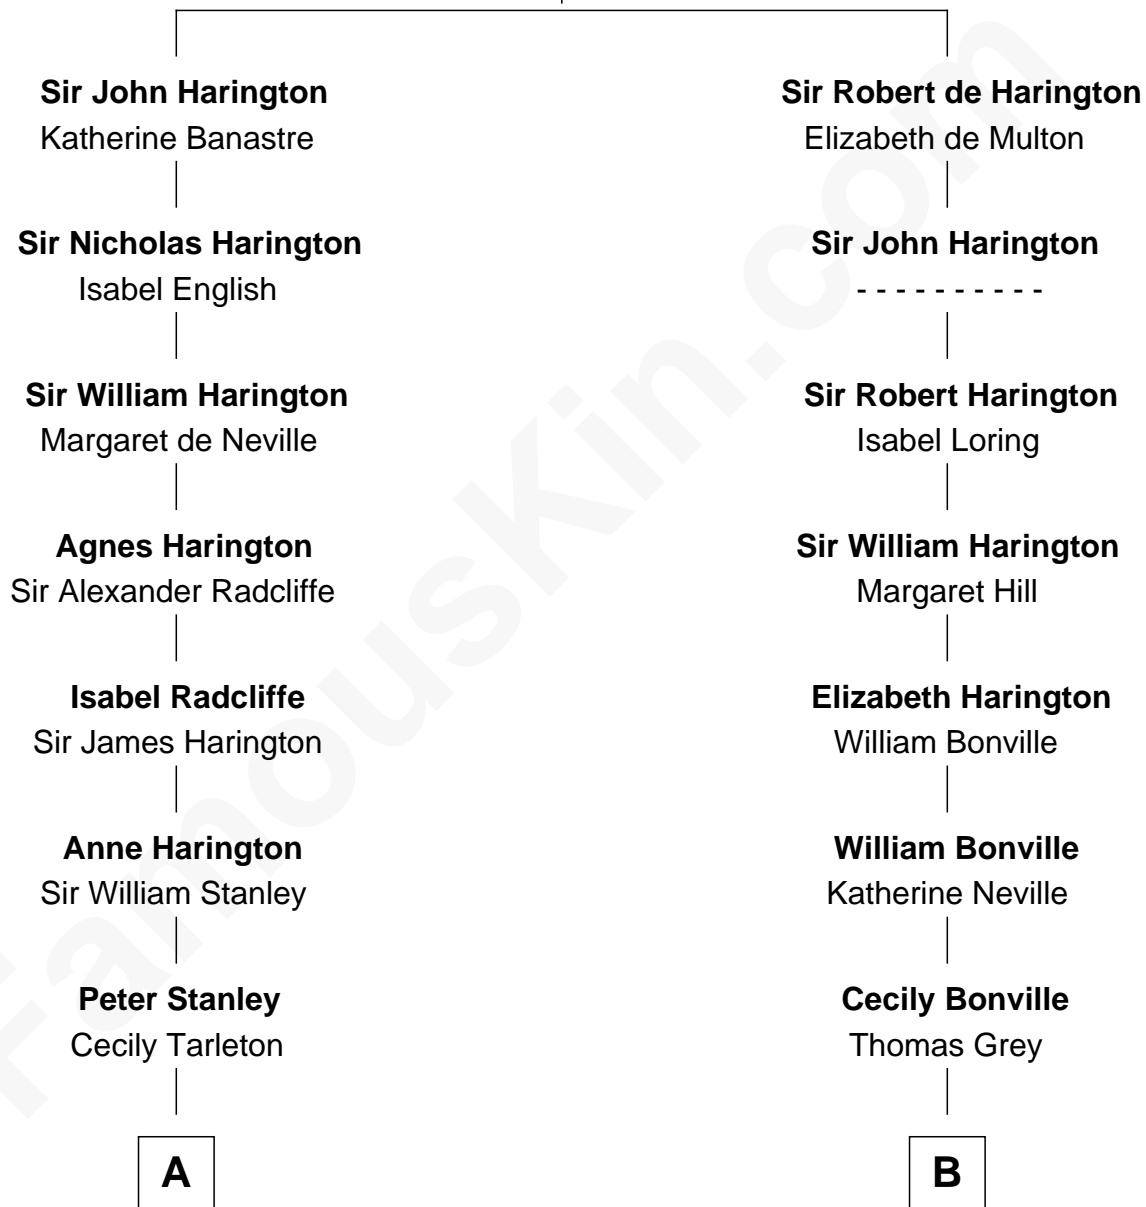

# FamousKin.com Relationship Chart of

**James Madison**

*4th U.S. President*

13th cousin 8 times removed of

**George Hamilton**

*TV and Movie Actor*

**Sir John de Harington**

Joan - - - - -

**C**

**William C. Gilman**

Mary Ann Stevens

**George C. Gilman**

Elizabeth Melissa Lane

**Lillian C. Gilman**

Harry Fuller Hamilton

**George William Hamilton**