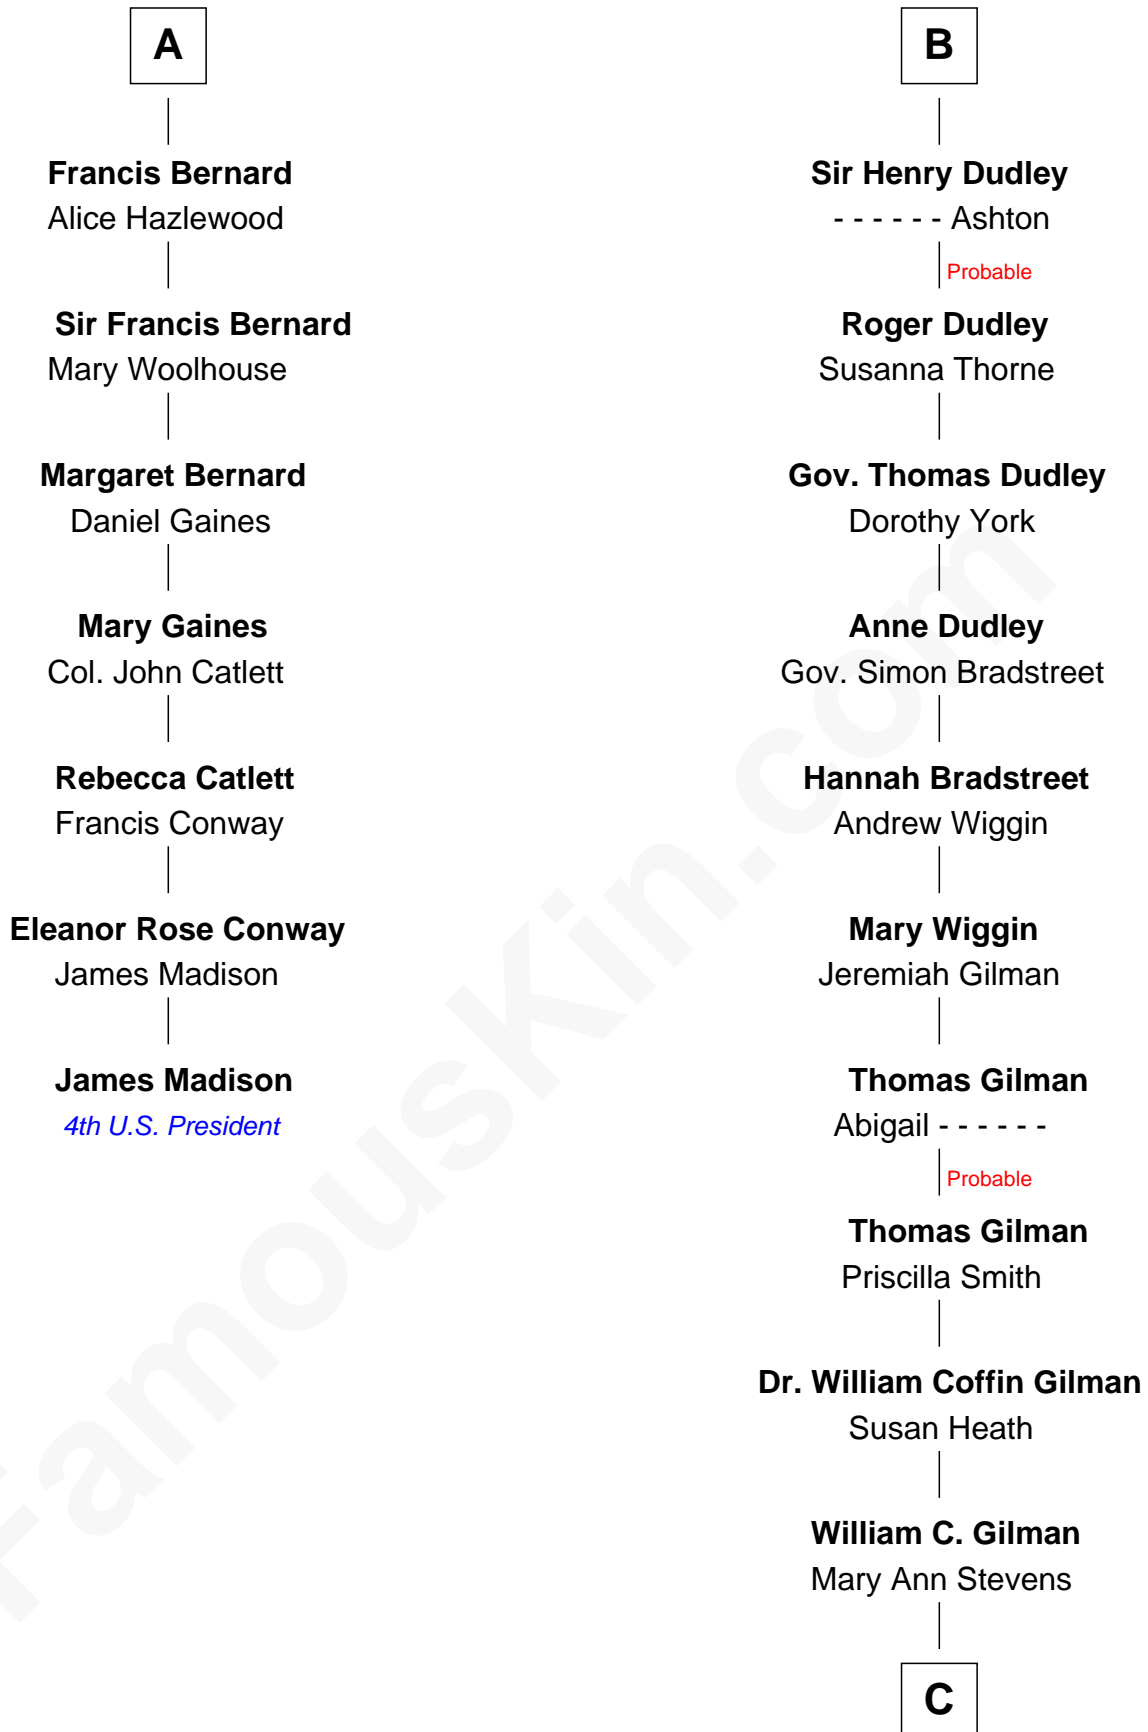

FamousKin.com Relationship Chart of

James Madison

4th U.S. President

13th cousin 7 times removed of

George Hamilton

TV and Movie Actor

Ralph de Stafford

Margaret de Audley

Sir Hugh de Stafford
Philippa de Beauchamp

Margaret de Stafford
Sir Ralph Neville

Margaret de Neville
Sir Richard Scrope

Sir Henry le Scrope
Elizabeth le Scrope

Margaret Scrope
John Bernard

John Bernard
Margaret Daundelyn

John Bernard
Cecily Muscote

A

Beatrice de Stafford
Thomas de Ros

Margaret de Ros
Sir Reynold Grey

Margaret Grey
Sir William Bonville

William Bonville
Elizabeth Harington

William Bonville
Katherine Neville

Cecily Bonville
Thomas Grey

Cecily Grey
Sir John Sutton

B

C

George C. Gilman
Elizabeth Melissa Lane

Lillian C. Gilman
Harry Fuller Hamilton

George William Hamilton
Anne Lucille Stevens

George Hamilton
TV and Movie Actor