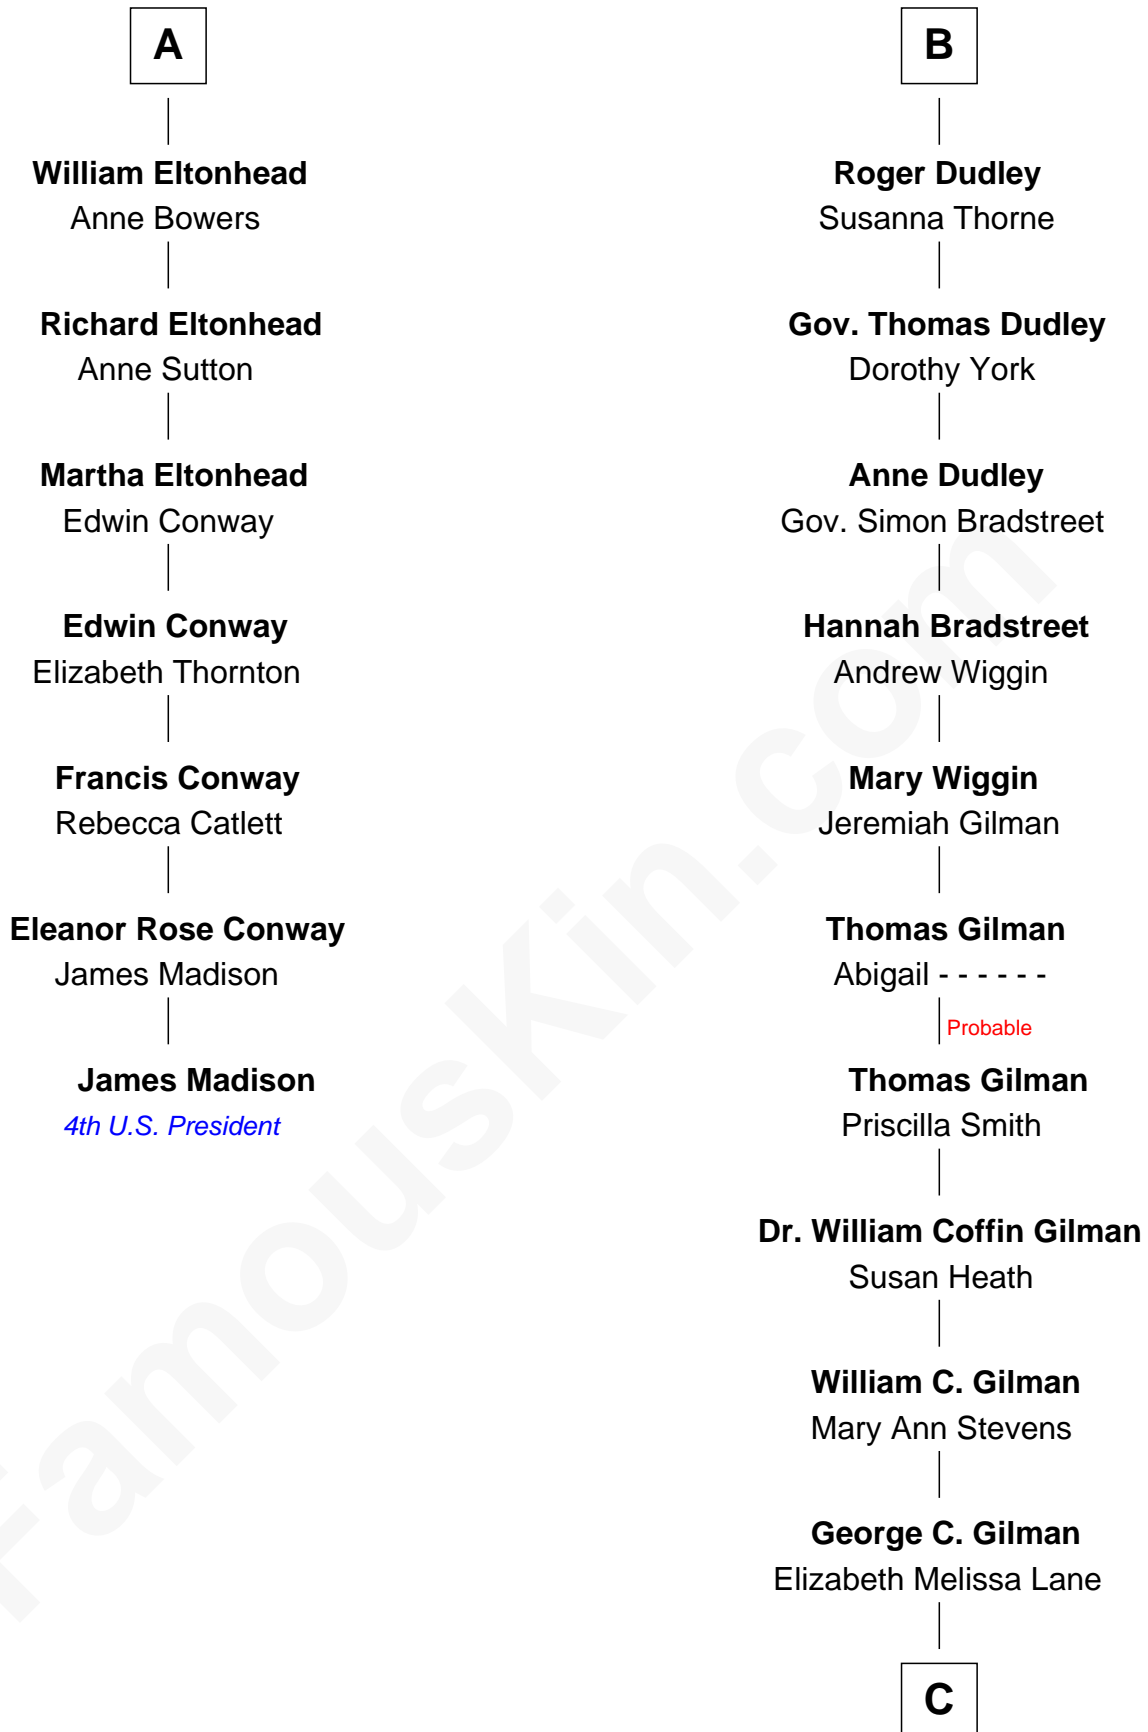

# FamousKin.com Relationship Chart of

**James Madison**

*4th U.S. President*

13th cousin 6 times removed of

**George Hamilton**

*TV and Movie Actor*

**Richard Fitzalan**  
Eleanor Plantagenet

**Sir Richard Fitzalan**  
Elizabeth de Bohun

**Elizabeth Fitzalan**  
Sir Robert Goushill

**Joan Goushill**  
Sir Thomas Stanley

**Katherine Stanley**  
Sir John Savage

**Dulcia Savage**  
Sir Henry Bold

**Maud Bold**  
Thomas Gerard

**Jennet Gerard**  
Richard Eltonhead

**A**

**Alice Fitzalan**  
Sir Thomas de Holand

**Eleanor Holand**  
Edward Cherleton

**Joyce Cherleton**  
Sir John Tiptoft

**Joyce Tiptoft**  
Sir Edmund Sutton

**Sir Edward Sutton**  
Cecily Willoughby

**Sir John Sutton**  
Cecily Grey

**Sir Henry Dudley**  
----- Ashton

Probable

**B**

C

**Lillian C. Gilman**

Harry Fuller Hamilton

**George William Hamilton**

Anne Lucille Stevens