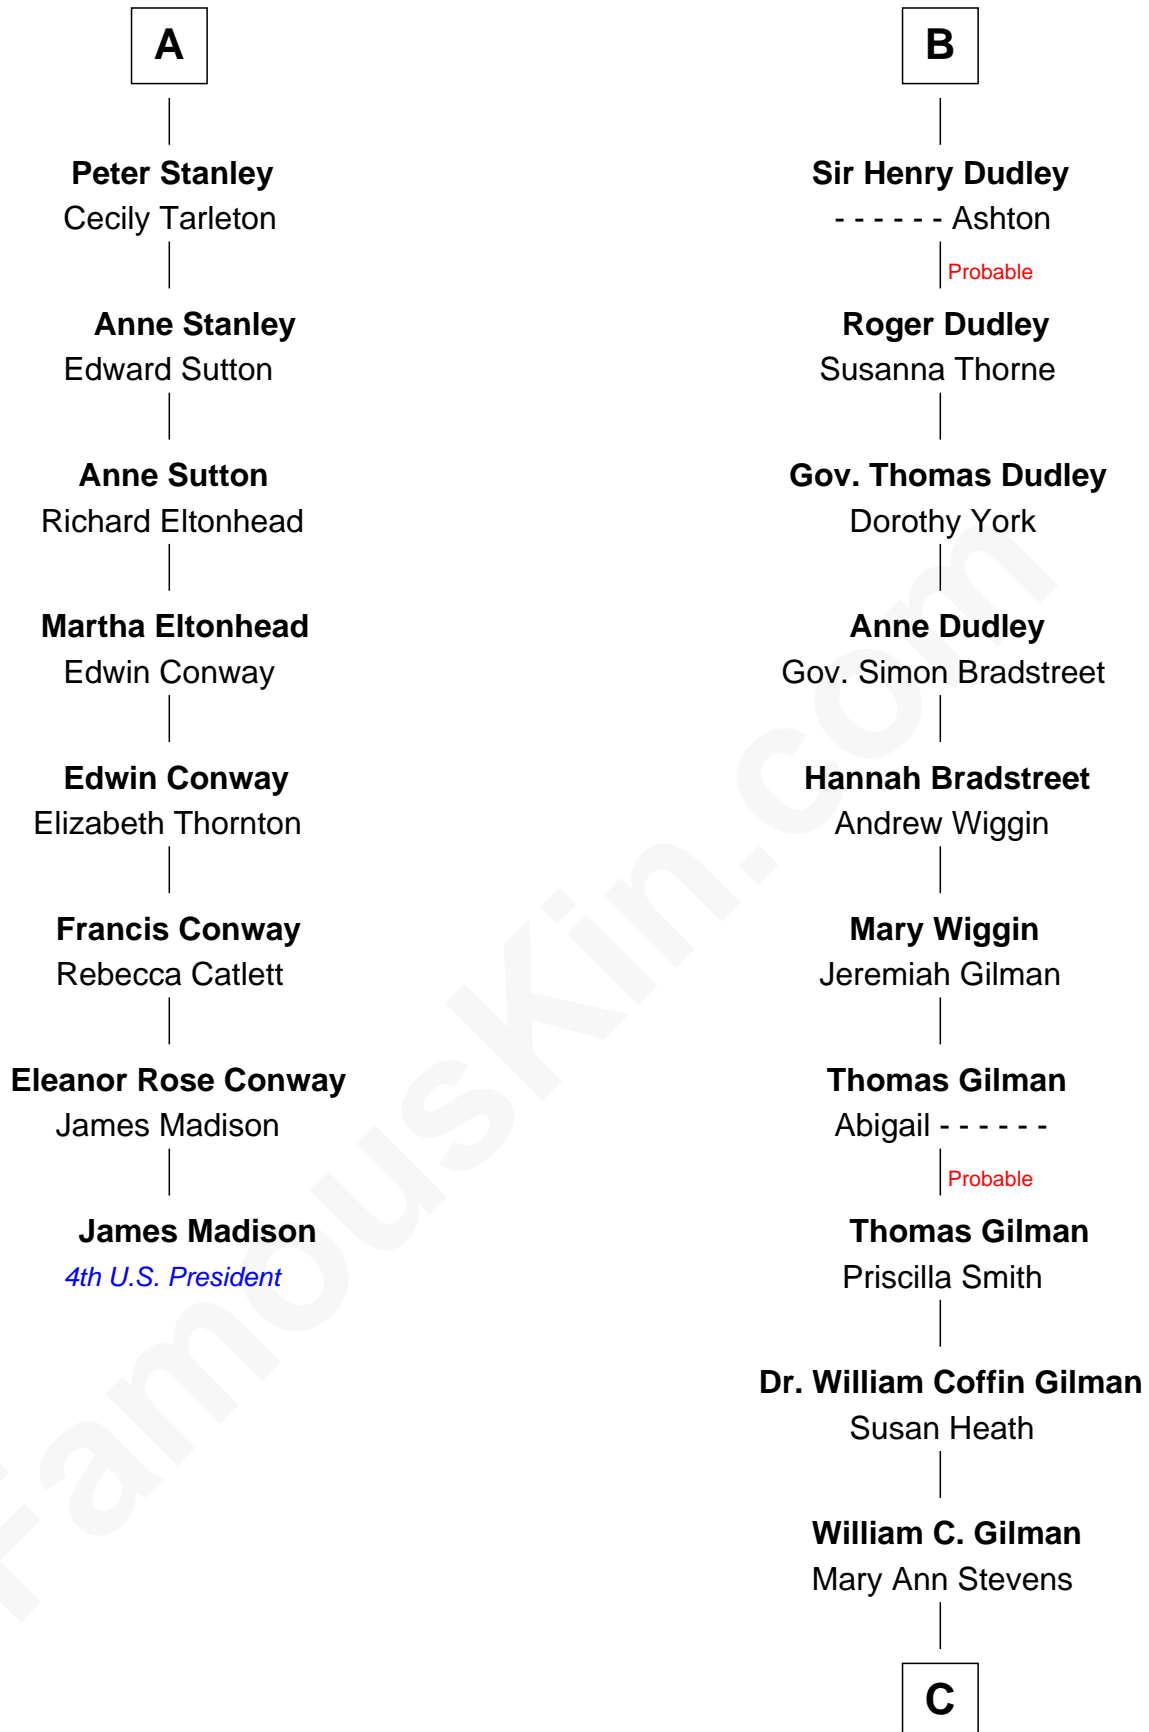

# FamousKin.com Relationship Chart of

**James Madison**

*4th U.S. President*

14th cousin 6 times removed of

**George Hamilton**

*TV and Movie Actor*

**Sir Robert de Holland**

Maude la Zouche

**Maude de Holland**  
Sir Thomas de Swinnerton

**Sir Robert de Swinnerton**  
Elizabeth de Beke

**Maud de Swinnerton**  
Sir John Savage

**Mary Savage**  
William Stanley

**William Stanley**  
Alice Hoghton

**Sir William Stanley**  
Agnes Grosvenor

**Sir William Stanley**  
Anne Harington

**A**

**Thomas Holand**  
Joan Plantagenet

**Sir Thomas de Holand**  
Alice Fitzalan

**Eleanor Holand**  
Edward Cherleton

**Joyce Cherleton**  
Sir John Tiptoft

**Joyce Tiptoft**  
Sir Edmund Sutton

**Sir Edward Sutton**  
Cecily Willoughby

**Sir John Sutton**  
Cecily Grey

**B**

**C**

**George C. Gilman**  
Elizabeth Melissa Lane