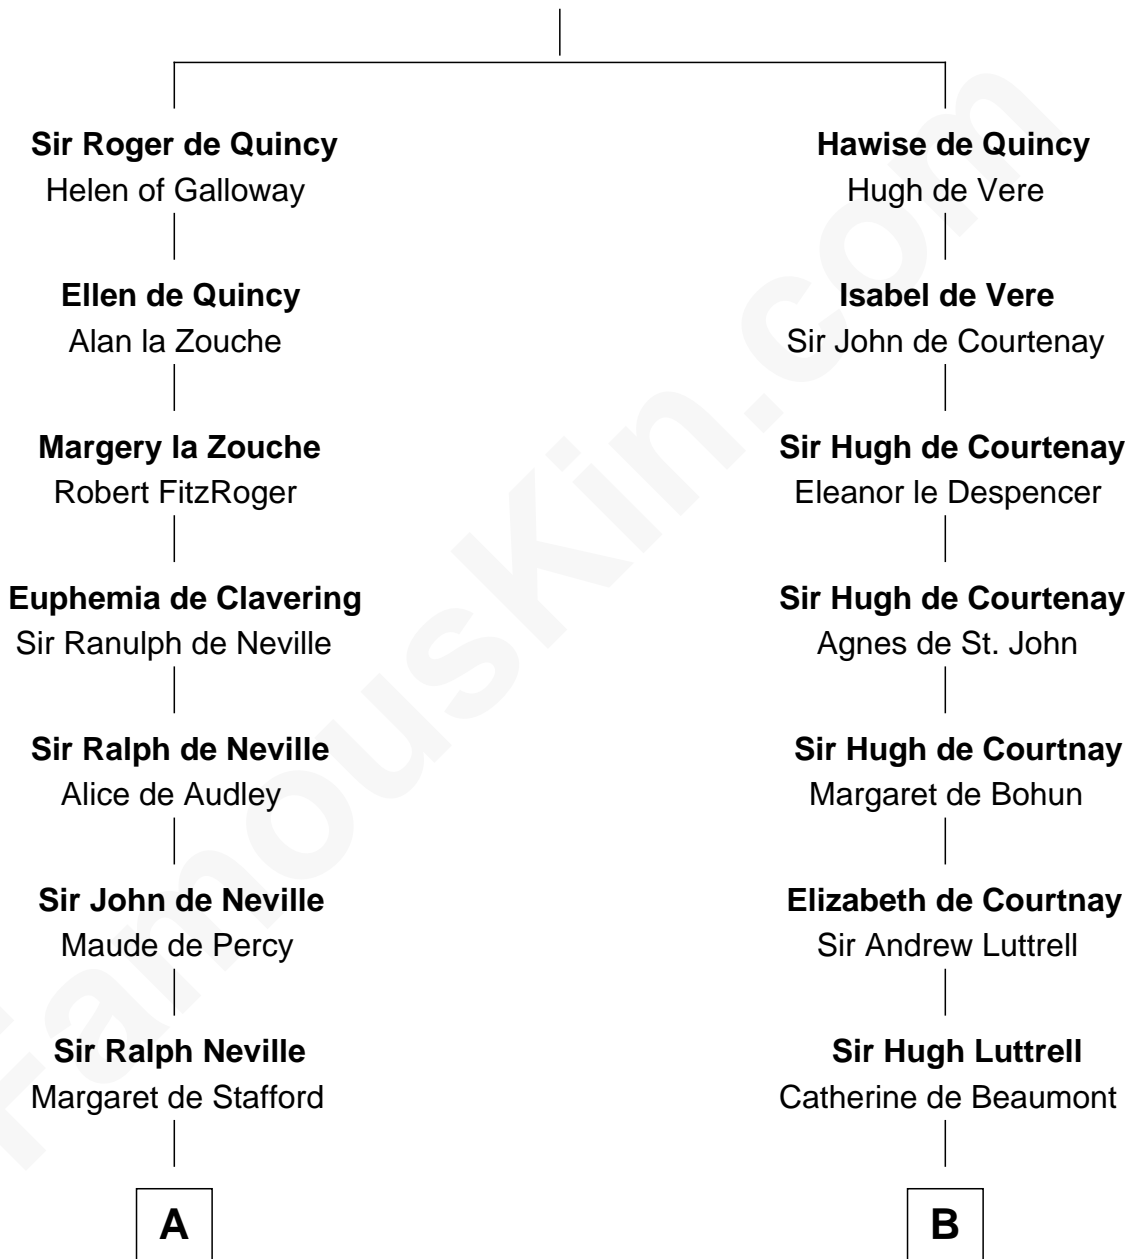

FamousKin.com Relationship Chart of

James Madison

4th U.S. President

18th cousin 2 times removed of

Herman Melville

Author of Moby Dick

Saher de Quincy
Margaret de Beaumont

C

Eleanor Rose Conway

James Madison

James Madison

4th U.S. President

D

Mercy Greenleaf

John Scollay

Priscilla Scollay