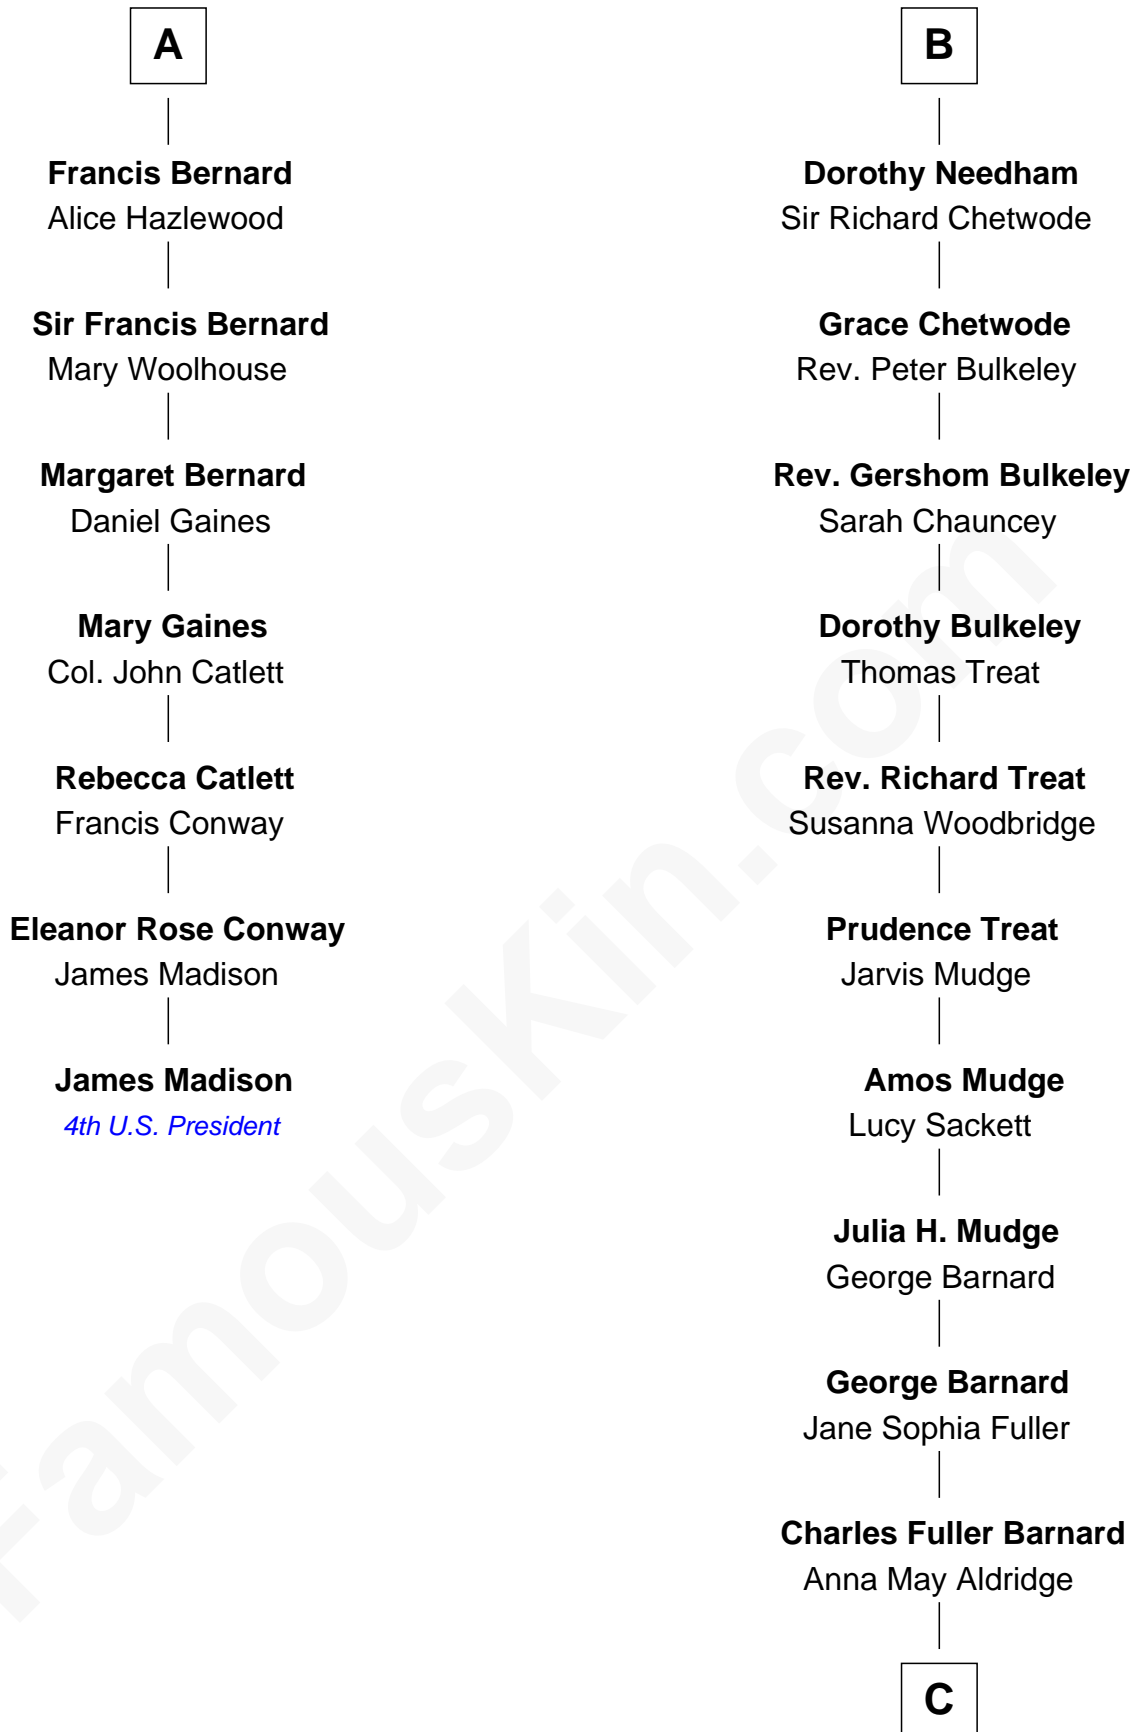

FamousKin.com Relationship Chart of

James Madison

4th U.S. President

13th cousin 5 times removed of

Dick Clark

Radio and TV Host

Sir Thomas de Beauchamp

Katherine de Mortimer

Margaret Scrope

John Bernard

John Bernard

Margaret Daundelyn

John Bernard

Cecily Muscote

A

Sir William Beauchamp

Joan Fitzalan

Joan Beauchamp

James Butler

Elizabeth Butler

John Talbot

Sir Gilbert Talbot

Audrey Cotton

Sir John Talbot

Margaret Troutbeck

Anne Talbot

Thomas Needham

Robert Needham

Frances Aston

B

C

Julia Fuller Barnard
Richard Augustus Clark