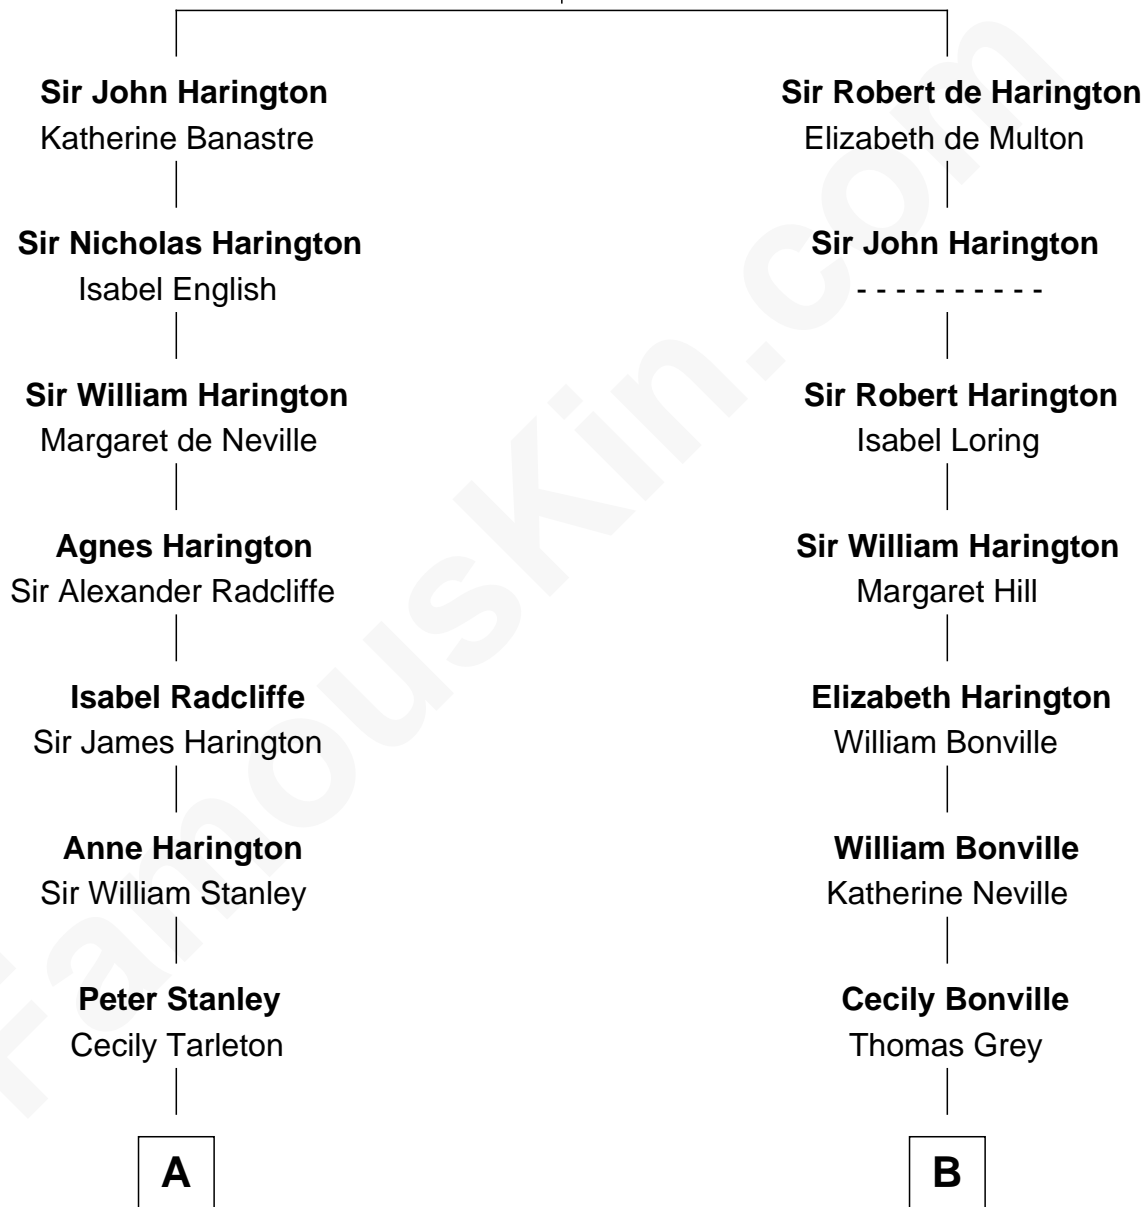

FamousKin.com Relationship Chart of

James Madison

4th U.S. President

13th cousin 7 times removed of

Dick Clark

Radio and TV Host

Sir John de Harington

Joan - - - - -

C

George Barnard
Jane Sophia Fuller

Charles Fuller Barnard
Anna May Aldridge

Julia Fuller Barnard
Richard Augustus Clark

Dick Clark
Radio and TV Host