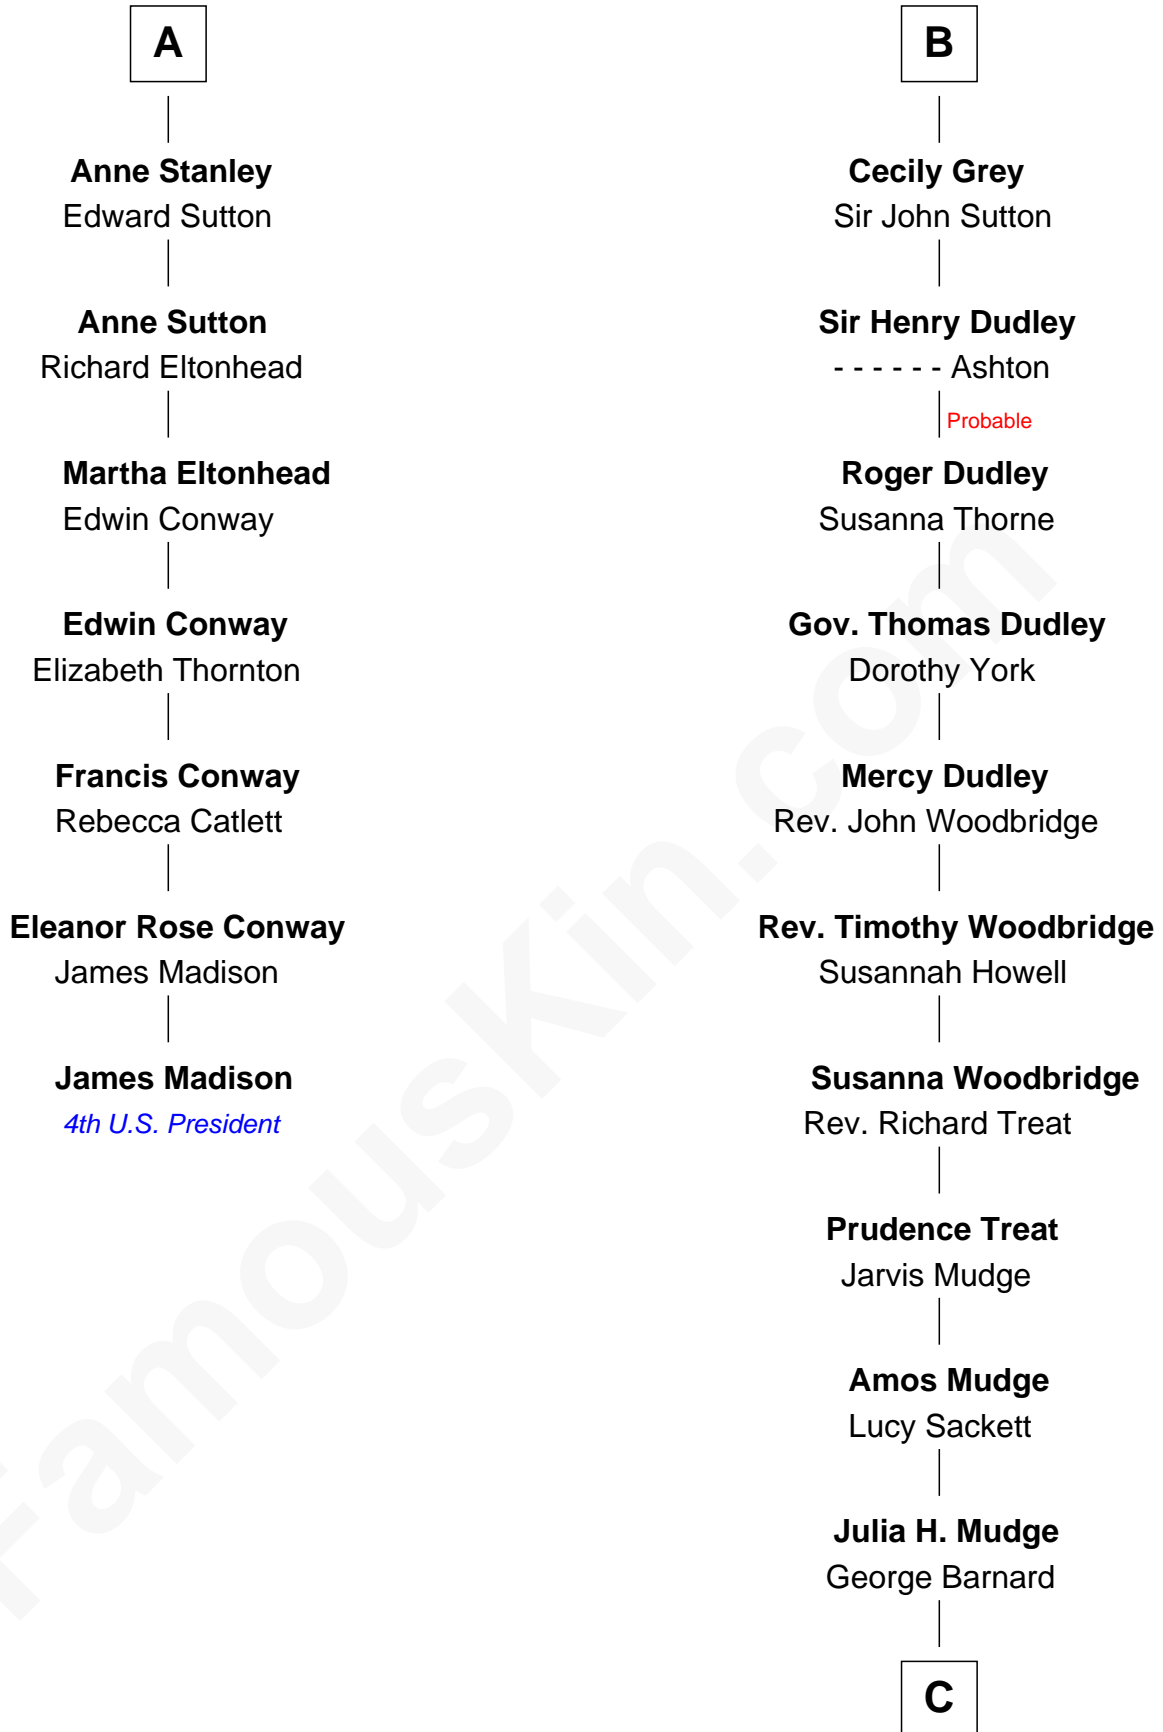

FamousKin.com Relationship Chart of

James Madison

4th U.S. President

13th cousin 7 times removed of

Dick Clark

Radio and TV Host

Sir John de Harington

Joan - - - - -

C

George Barnard
Jane Sophia Fuller

Charles Fuller Barnard
Anna May Aldridge

Julia Fuller Barnard
Richard Augustus Clark

Dick Clark
Radio and TV Host