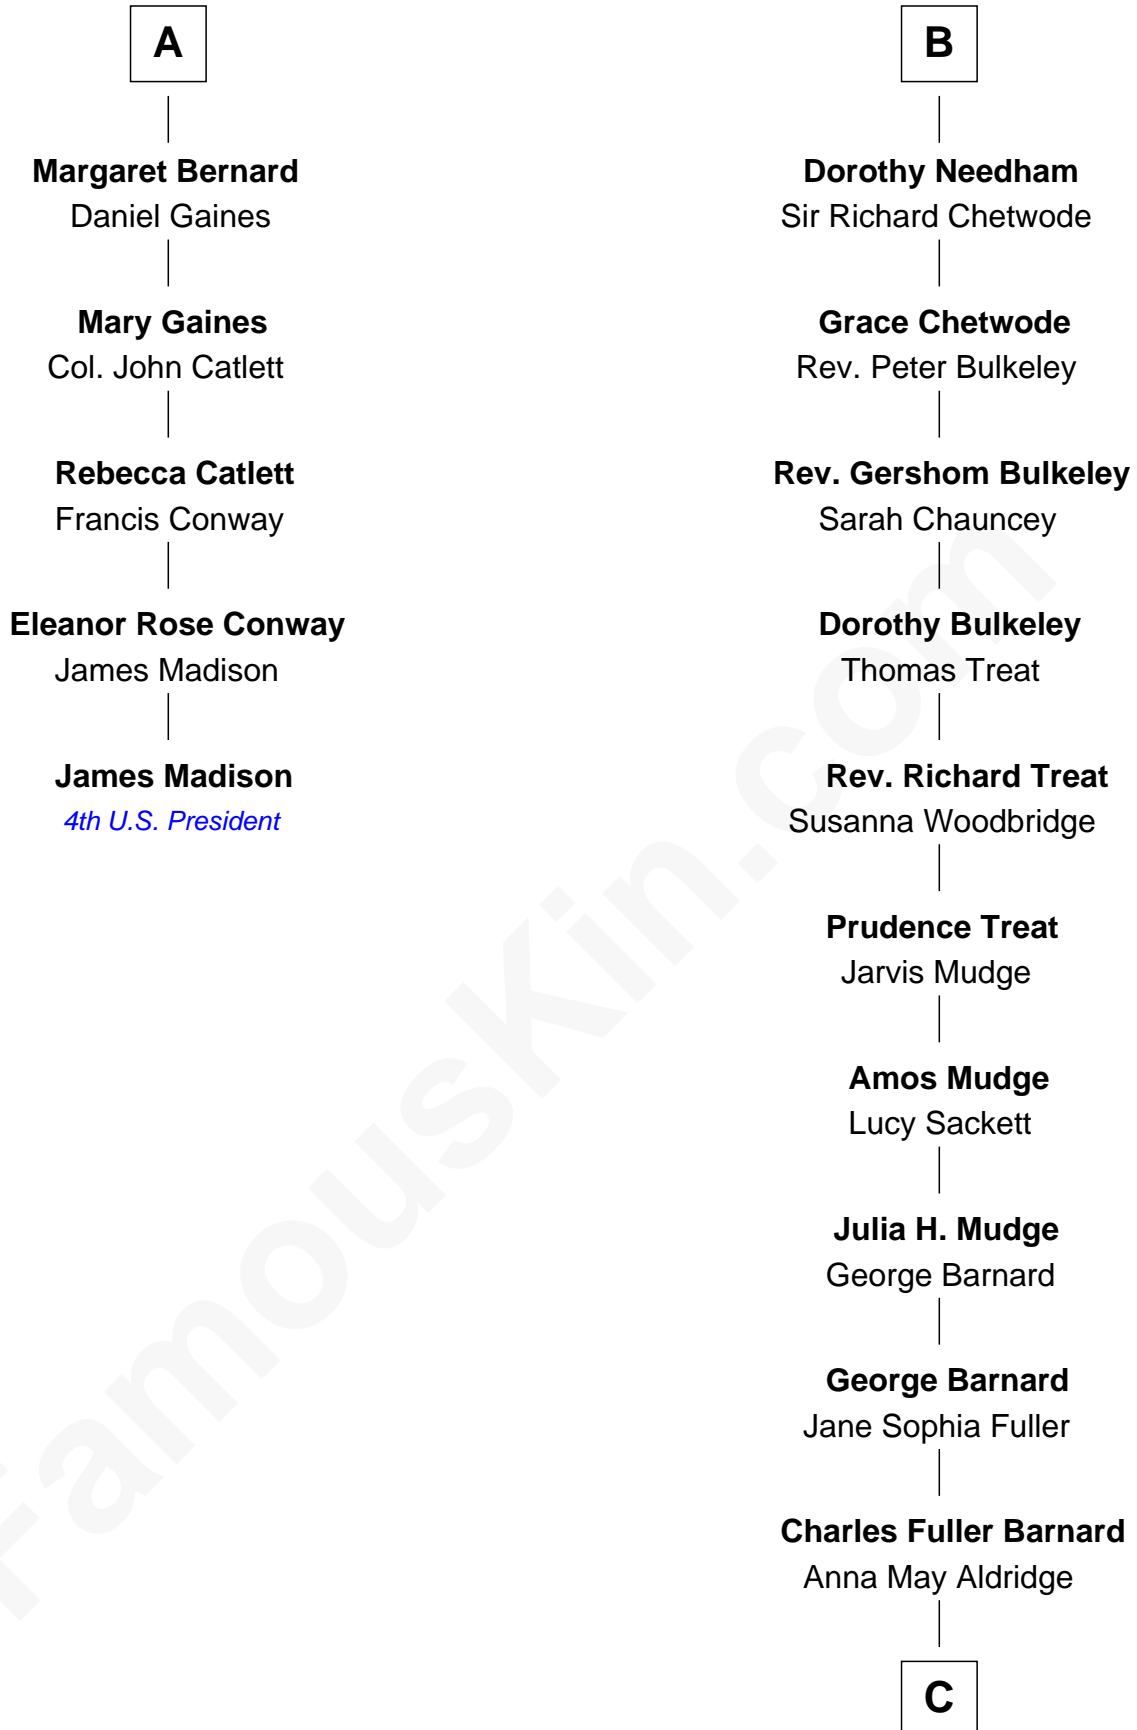

# FamousKin.com Relationship Chart of

**James Madison**

*4th U.S. President*

11th cousin 7 times removed of

**Dick Clark**

*Radio and TV Host*

**Stephen le Scrope**

Margery de Welles

**John le Scrope**  
Elizabeth Chaworth

**Elizabeth le Scrope**  
Sir Henry le Scrope

**Margaret Scrope**  
John Bernard

**John Bernard**  
Margaret Daundelyn

**John Bernard**  
Cecily Muscote

**Francis Bernard**  
Alice Hazlewood

**Sir Francis Bernard**  
Mary Woolhouse

**A**

**Maude le Scrope**  
Sir Baldwin Freville

**Joyce Freville**  
Sir Roger Aston

**Sir Robert Aston**  
Isabel Brereton

**John Aston**  
Elizabeth Delves

**Sir John Aston**  
Joan Lyttleton

**Sir Edward Aston**  
Joan Bowles

**Frances Aston**  
Robert Needham

**B**

**C**

**Julia Fuller Barnard**  
Richard Augustus Clark

**Dick Clark**  
*Radio and TV Host*

FamousKin.com